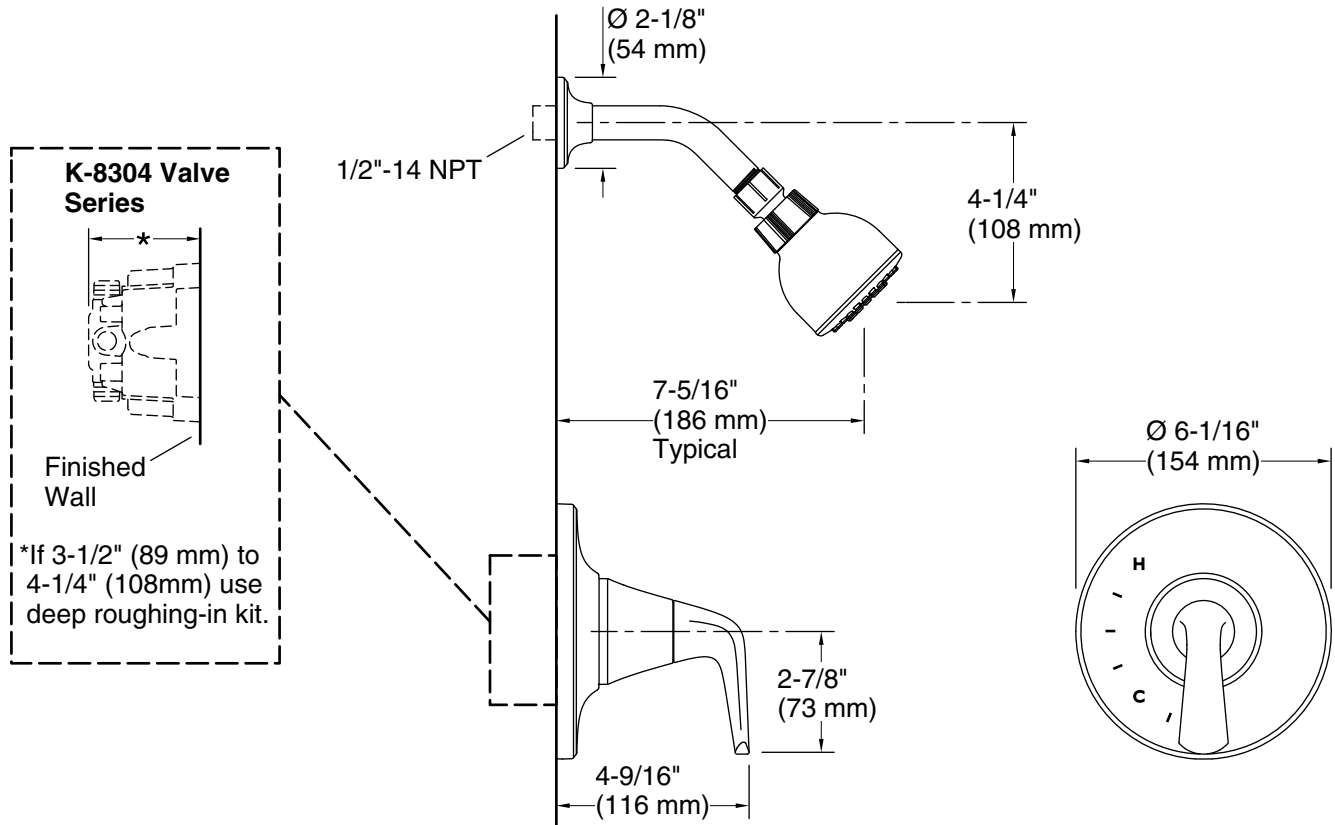

For the most current Specification Sheet, go to [www.sterlingplumbing.com](http://www.sterlingplumbing.com).

10-13-2021 13:56 - US/CA

**Technical Information**

All product dimensions are nominal.

Drain included: No

**Showerhead/Body Spray:**

Rated maximum flow: 1.75 gal/min (6.6 l/min)

Pressure: 45 psi (3.1 bar)

**Notes**

Install this product according to the installation instructions.