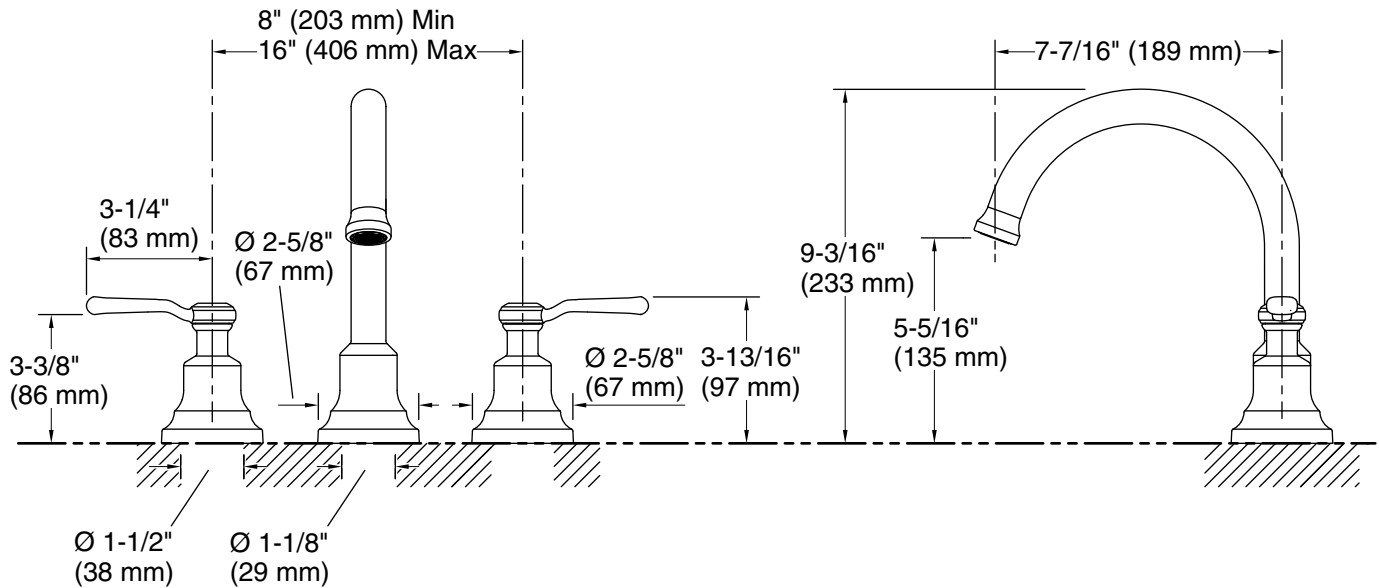

Technical Information

All product dimensions are nominal.

Valve body: Machined-brass

Drain included: No

Spout:

Spout reach: 8-5/8" (219 mm)

Notes

Install this product according to the installation instructions.

ADA, OBC, CSA B651 compliant when installed to the specific requirements of these regulations.