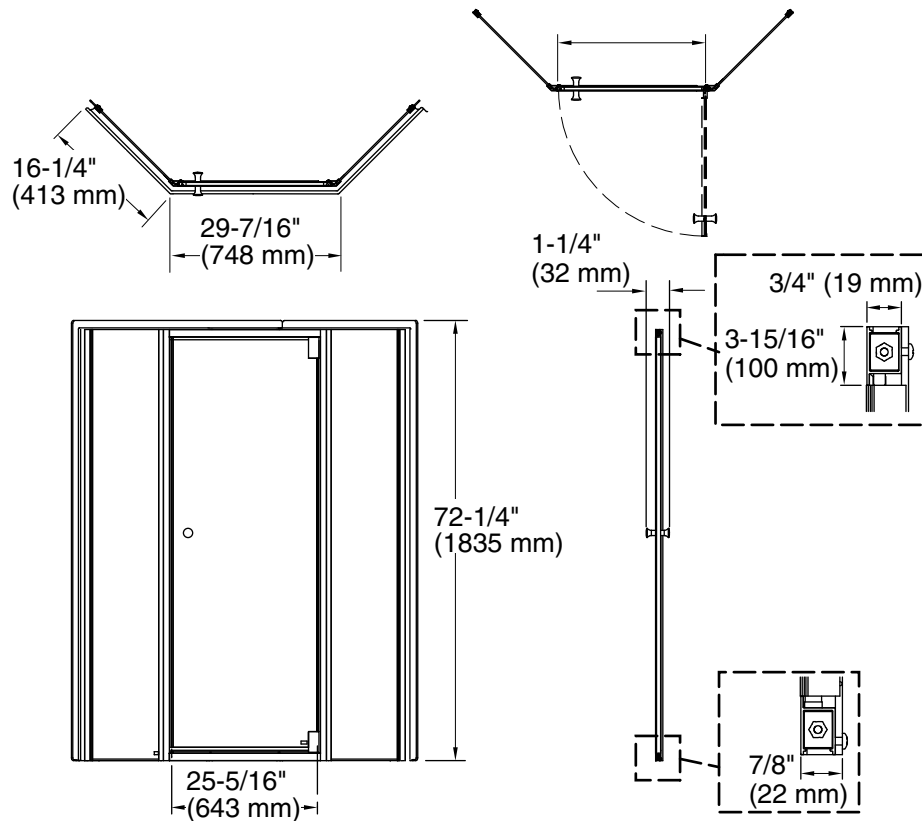

For the most current Specification Sheet, go to www.sterlingplumbing.com.

Technical Information

All product dimensions are nominal.

- Installation type: For shower base installation
- Walk-through - Min: 23-7/8" (606 mm)
- Walk-through - Max: 29-7/16" (748 mm)
- Base-To-Wall Radius - Max: 3/8" (10 mm)
- Glass thickness: 1/4" (6 mm)
- Glass coating: CleanCoat®

Notes

- Install this product according to the installation guide.
- The vertical opening should be a minimum of 74-1/4" (1886 mm) to allow for installation clearance.