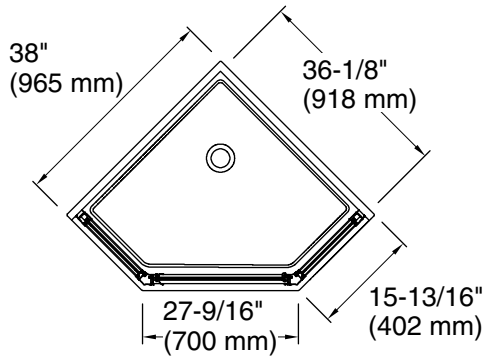

##### Code Description

Ellipse

Note: Dimensions are taken on centerline of curb/threshold at the rough opening.

\* Walk-through

**Technical Information**

All product dimensions are nominal.

- Installation type: For shower base installation
- Walk-through - Min: 23" (584 mm)
- Walk-through - Max: 27-9/16" (700 mm)
- Base-To-Wall Radius - Max: 3/8" (10 mm)
- Glass thickness: 1/8" (3 mm)