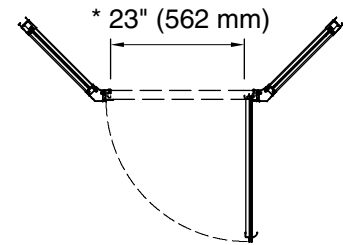

##### Code Description

Ellipse

Note: Dimensions are taken on centerline of curb/threshold at the rough opening.

\* Walk-through

**Technical Information**

All product dimensions are nominal.

- Installation type: For shower base installation
- Walk-through - Min: 23" (584 mm)
- Walk-through - Max: 27-9/16" (700 mm)
- Base-To-Wall Radius - Max: 3/8" (10 mm)
- Glass thickness: 1/8" (3 mm)