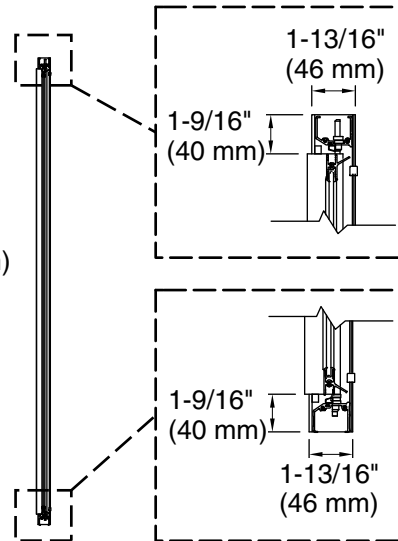

#### Available Glass Options

##### Code Description

Ellipse

Note: Dimensions are taken on centerline of curb/threshold at the rough opening.

\* Walk-through

**Technical Information**

All product dimensions are nominal.

- Installation type: For shower base installation
- Walk-through - Min: 23" (584 mm)
- Walk-through - Max: 27-9/16" (700 mm)
- Base-To-Wall Radius - Max: 3/8" (10 mm)
- Glass thickness: 1/8" (3 mm)

**Notes**

- Install this product according to the installation guide.
- The vertical opening should be a minimum of 75-1/2" (1918 mm) to allow for installation clearance.