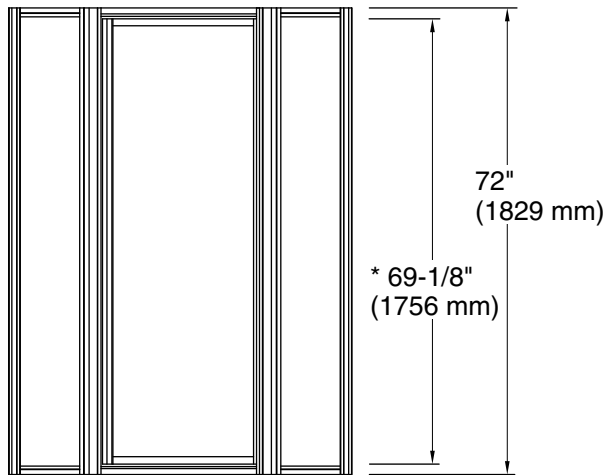

##### Code Description

Ellipse

Note: Dimensions are taken on centerline of curb/threshold at the rough opening.

\* Walk-through

**Technical Information**

All product dimensions are nominal.

- Installation type: For shower base installation
- Walk-through - Min: 23" (584 mm)
- Walk-through - Max: 27-9/16" (700 mm)
- Base-To-Wall Radius - Max: 3/8" (10 mm)
- Glass thickness: 1/8" (3 mm)