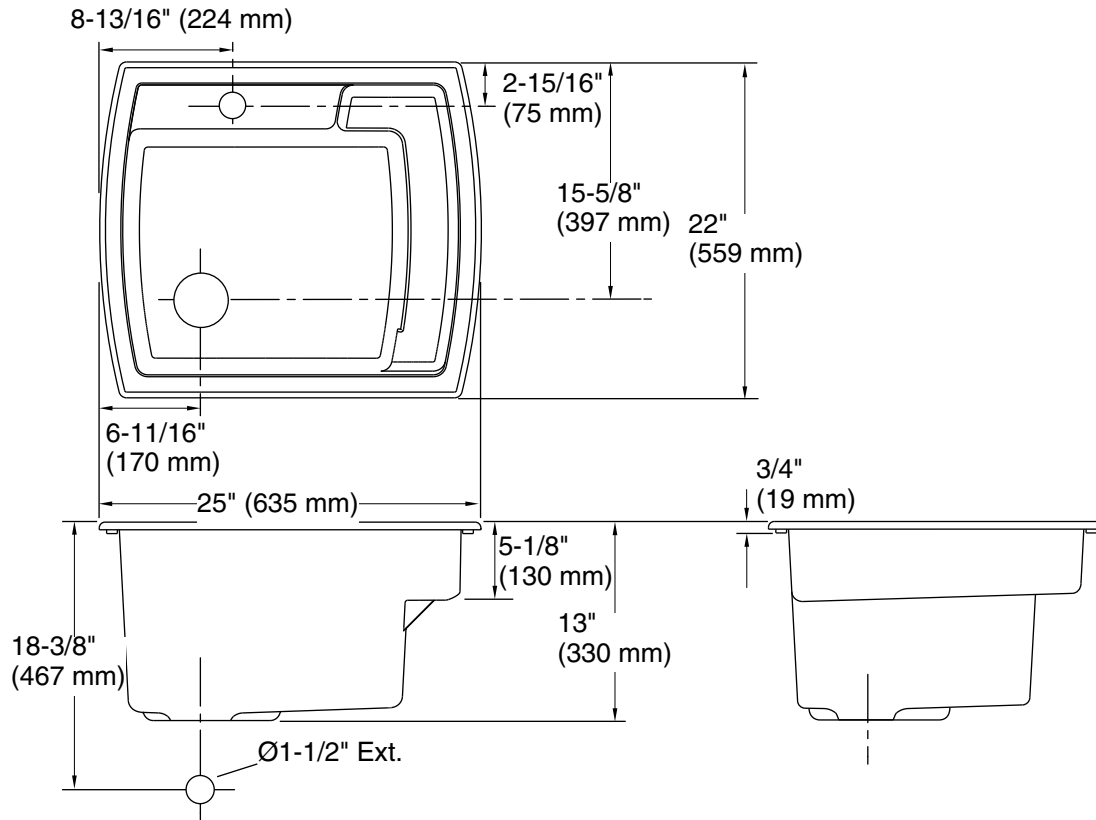

Latitude® Top-/Under-Mount Utility Sink 995

Features

- One hole predrilled and two additional locations marked on the sink to create additional holes if needed.
- 12-1/4" depth.

Material

- Made from solid Vikrell® material for strength, durability, and lasting beauty.

Technical Information

All product dimensions are nominal.

Bowl configuration:	Single
Installation:	Top-mount, Under-mount
Bowl area (Only):	Length: 22" (559 mm) Width: 16" (406 mm) Bowl depth: 12-1/4" (311 mm) Water depth: 12-1/4" (311 mm)
Number of deck holes:	3
Faucet hole(s):	1-3/8" (35 mm)
Drain hole:	3-1/2" (89 mm)
Template:	1148620-7, required, included