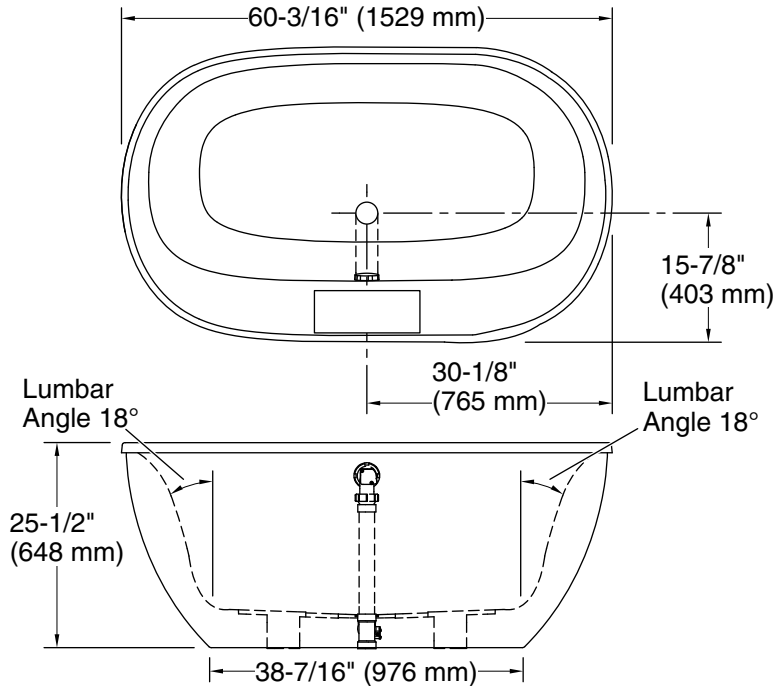

□ Recommended Faucet Location

**Recommended Faucet Hole Location**

**Technical Information**

All product dimensions are nominal.

- Installation: Freestanding
- Drain location: Center rear
- Basin area, bottom: 39-9/16" x 20-1/4" (1005 mm x 515 mm)
- Basin area, top: 53-1/2" x 24-3/4" (1359 mm x 629 mm)
- Water depth: 15-7/8" (403 mm)
- Water capacity: 59.34 gal (224.6 L)