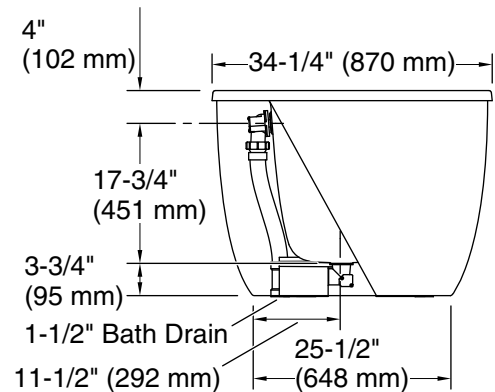

## Features

- Freestanding design creates a striking focal point in your bathing area.
- Fluted basin offers a spacious bathing experience.
- 16" (406 mm) depth offers a deep soaking experience.
- Integral lumbar support on both ends.
- Extra-wide deck simplifies installation of faucet and overflow.
- 3.75" drain-to-floor clearance for above-floor drain installation.
- Textured bottom surface.

## Available Colors/Finishes

*Color tiles intended for reference only.*

Color	Code	Description
-------	------	-------------

	0	White
---	---	-------

No change in measurements if connected with KOHLER drain illustrated. (K-7213)

□ Recommended Faucet Location

**Recommended Faucet Hole Location**

**Technical Information**

All product dimensions are nominal.

- Installation: Freestanding
- Drain location: Center rear
- Basin area, bottom: 39-9/16" x 20-1/4" (1005 mm x 515 mm)
- Basin area, top: 53-1/2" x 24-3/4" (1359 mm x 629 mm)
- Water depth: 15-7/8" (403 mm)
- Water capacity: 59.34 gal (224.6 L)