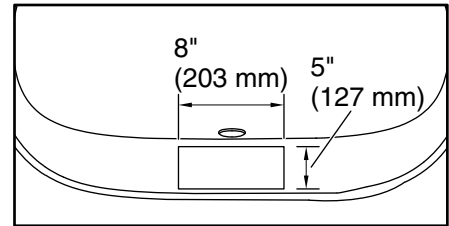

□ Recommended Faucet Location

**Recommended Faucet Hole Location**

**Technical Information**

All product dimensions are nominal.

- Installation: Freestanding
- Drain location: Center rear
- Basin area, bottom: 39-9/16" x 20-1/4" (1005 mm x 515 mm)
- Basin area, top: 53-1/2" x 24-3/4" (1359 mm x 629 mm)
- Water depth: 15-7/8" (403 mm)
- Water capacity: 59.34 gal (224.6 L)