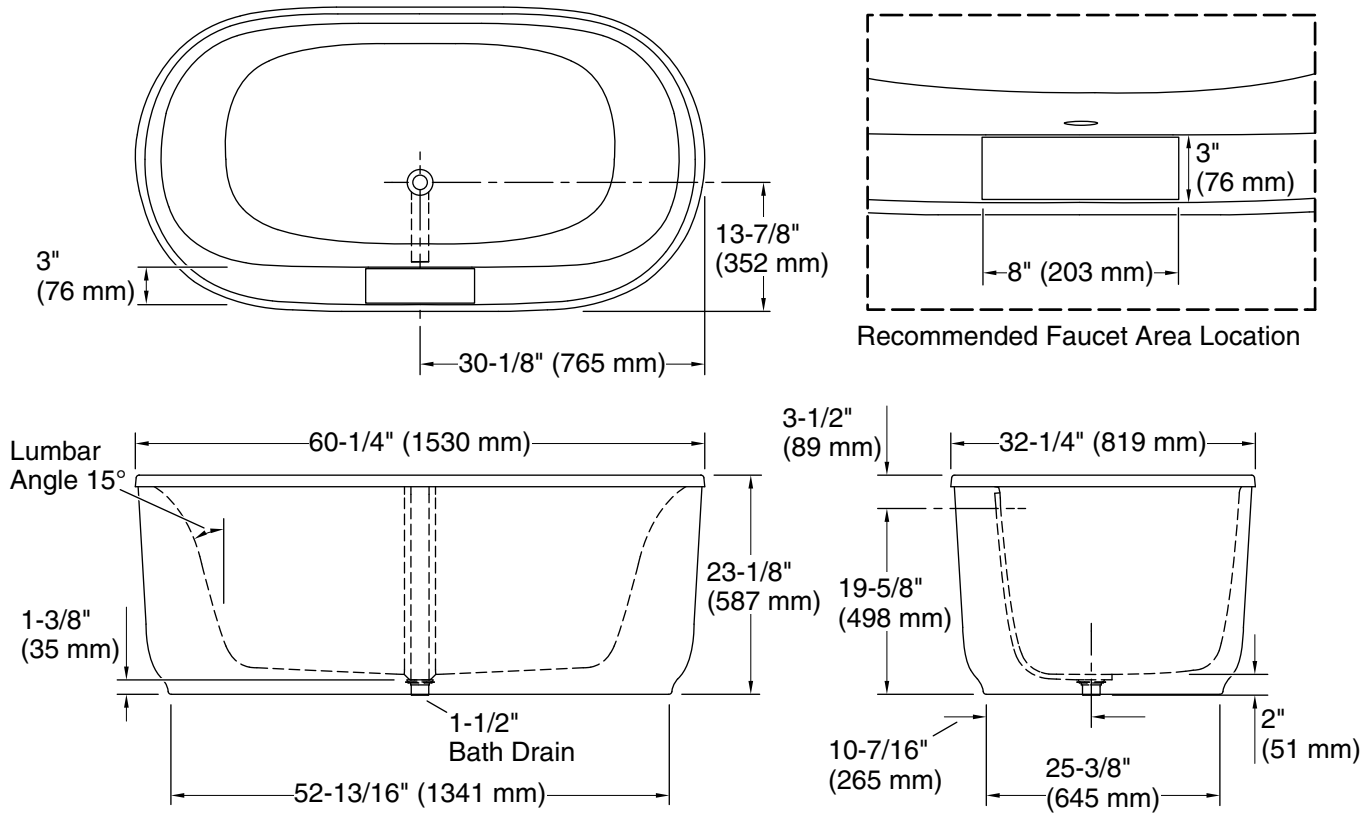

Spectacle™

60-1/4" x 32-1/4" oval freestanding bath
95333

Features

- Freestanding design creates a striking focal point in your bathing area.
- Oval basin creates a spacious bathing experience.
- Center offset toe-tap drain.
- 17-1/4" bathing depth offers a deep soaking experience.
- Integral lumbar support on both ends.
- Wide ledge on one side is ideal for deck-mount faucet and/or handshower.
- Textured bottom surface.
- Built-in integral overflow.

Color tiles intended for reference only.

Color	Code	Description
-------	------	-------------

	0	White
---	---	-------

Technical Information

All product dimensions are nominal.

Installation:	Freestanding
Drain location:	Center
Basin area, bottom:	39-3/16" x 20-1/4" (995 mm x 514 mm)
Basin area, top:	53-9/16" x 24-3/4" (1361 mm x 629 mm)
Weight:	90 lbs (40.8 kg)
Water depth:	17-1/4" (438 mm)
Water capacity:	65 gal (246.1 L)

Notes

Install this product according to the installation instructions.

Measure your actual product for rough-in details.

The hot water supply should be 70% of the capacity of the bath or greater. Installations will vary.