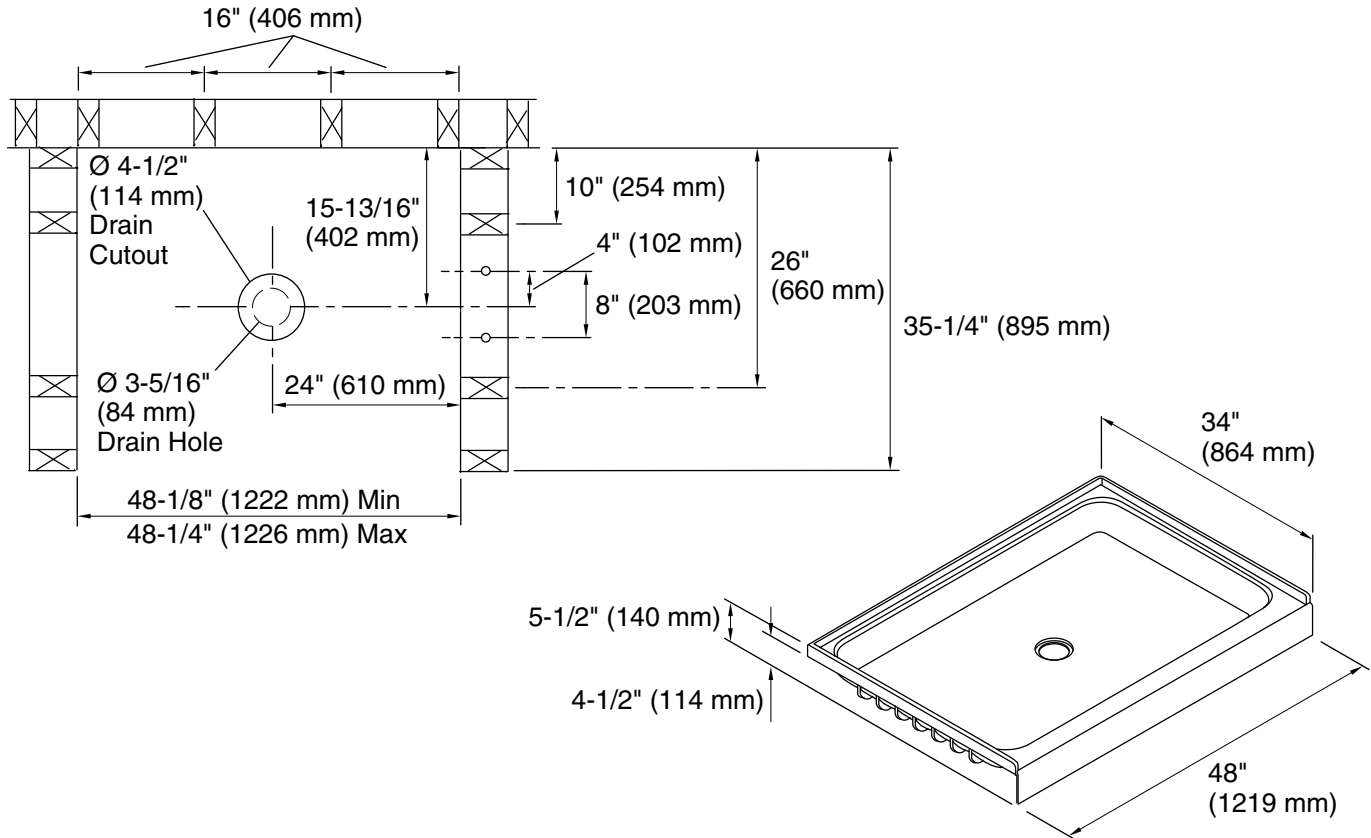

Ensemble™

48" x 34" shower base
72121100

Features

- 4-1/2" (114 mm) threshold.
- Durable high-gloss finish with molded-in textured floor.
- Center drain.
- Suitable for tile-down applications.

Material

- Made from solid Vikrell® material for strength, durability, and lasting beauty.

See website for detailed warranty information.

Available Colors/Finishes

Color tiles intended for reference only.

Color	Code	Description
	0	White
	96	KOHLER Biscuit

Technical Information

All product dimensions are nominal.

Installation: Three-wall alcove

Drain location: Center

Notes

Install this product according to the installation instructions.

Studs should be positioned roughly as shown.

Double studding is recommended for pivot shower door installations.