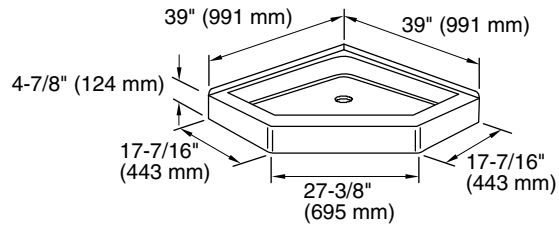

Available Colors/Finishes

Color tiles intended for reference only.

Color	Code	Description
	0	White
	96	KOHLER Biscuit

Technical Information

All product dimensions are nominal.

Installation: Corner

Drain location: Center