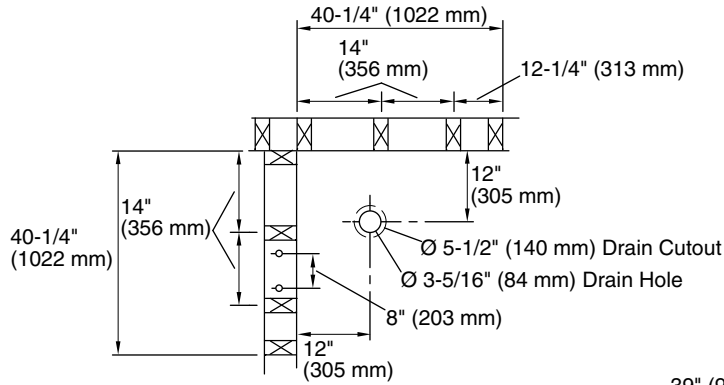

Intrigue™

39" x 39" neo-angle shower base
72041100

Features

- 4-7/8" threshold.
- Durable high-gloss finish with molded-in textured floor.
- Center drain.
- Suitable for tile-down applications.
- Compatible with Intrigue wall set (series 7204)

Available Colors/Finishes

Color tiles intended for reference only.

Color	Code	Description
	0	White
	96	KOHLER Biscuit

Technical Information

All product dimensions are nominal.

Installation: Corner

Drain location: Center

Notes

Install this product according to the installation instructions.

Measure your actual product for roughing-in details.