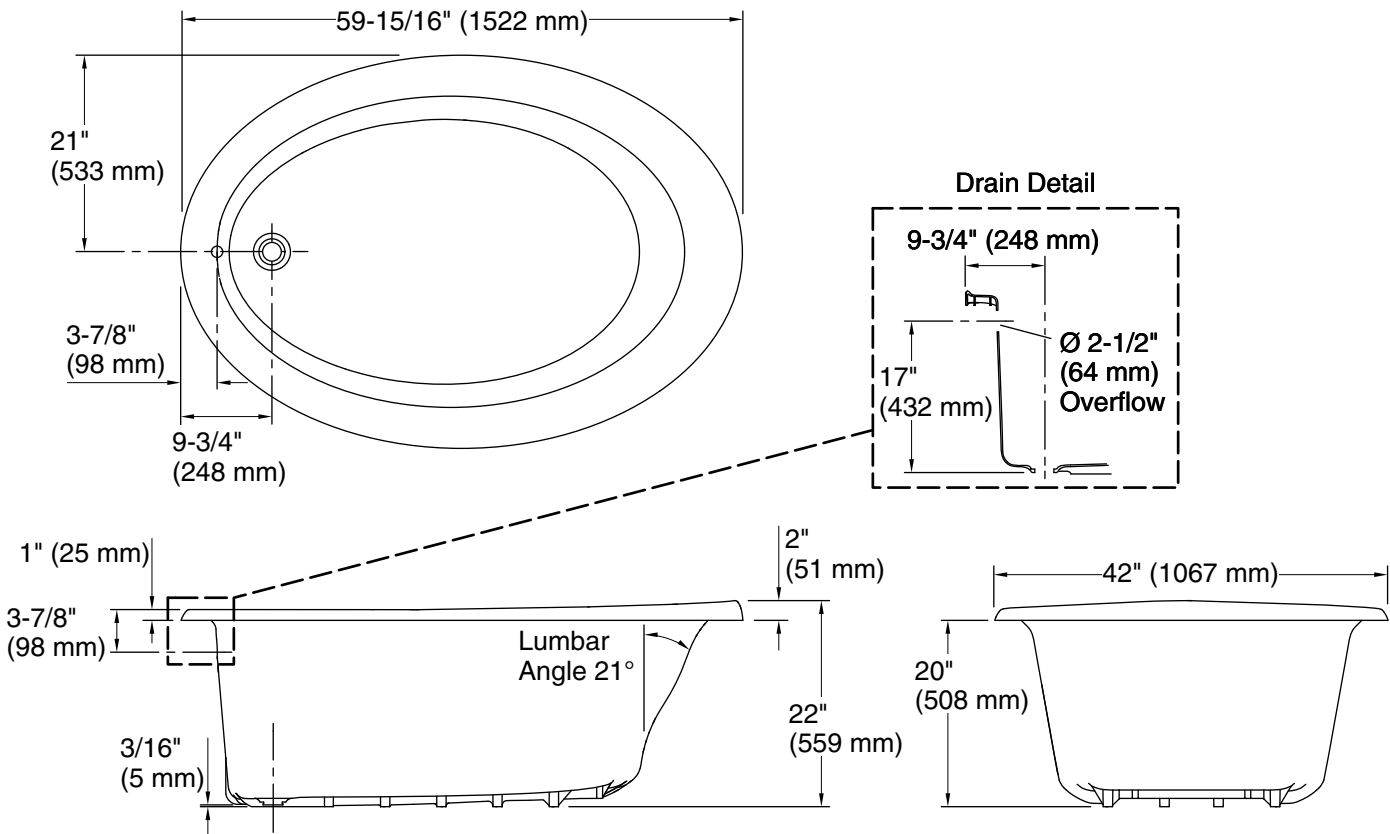

Lawson®
60" x 42" drop-in bath
71331100

Features

- 20" bath depth.
- Durable high-gloss finish.
- Reversible drain can be installed as left- or right-hand drain.

Material

- Made from solid Vikrell® material for strength, durability, and lasting beauty.

For the most current Specification Sheet, go to www.sterlingplumbing.com.

Technical Information

All product dimensions are nominal.

Installation:	Drop-in
Drain location:	End
Basin area, bottom:	38-5/8" x 24-1/2" (980 mm x 622 mm)
Basin area, top:	58-1/16" x 39-9/16" (1475 mm x 1005 mm)
Water depth:	15" (381 mm)
Water capacity:	68 gal (257.4 L)