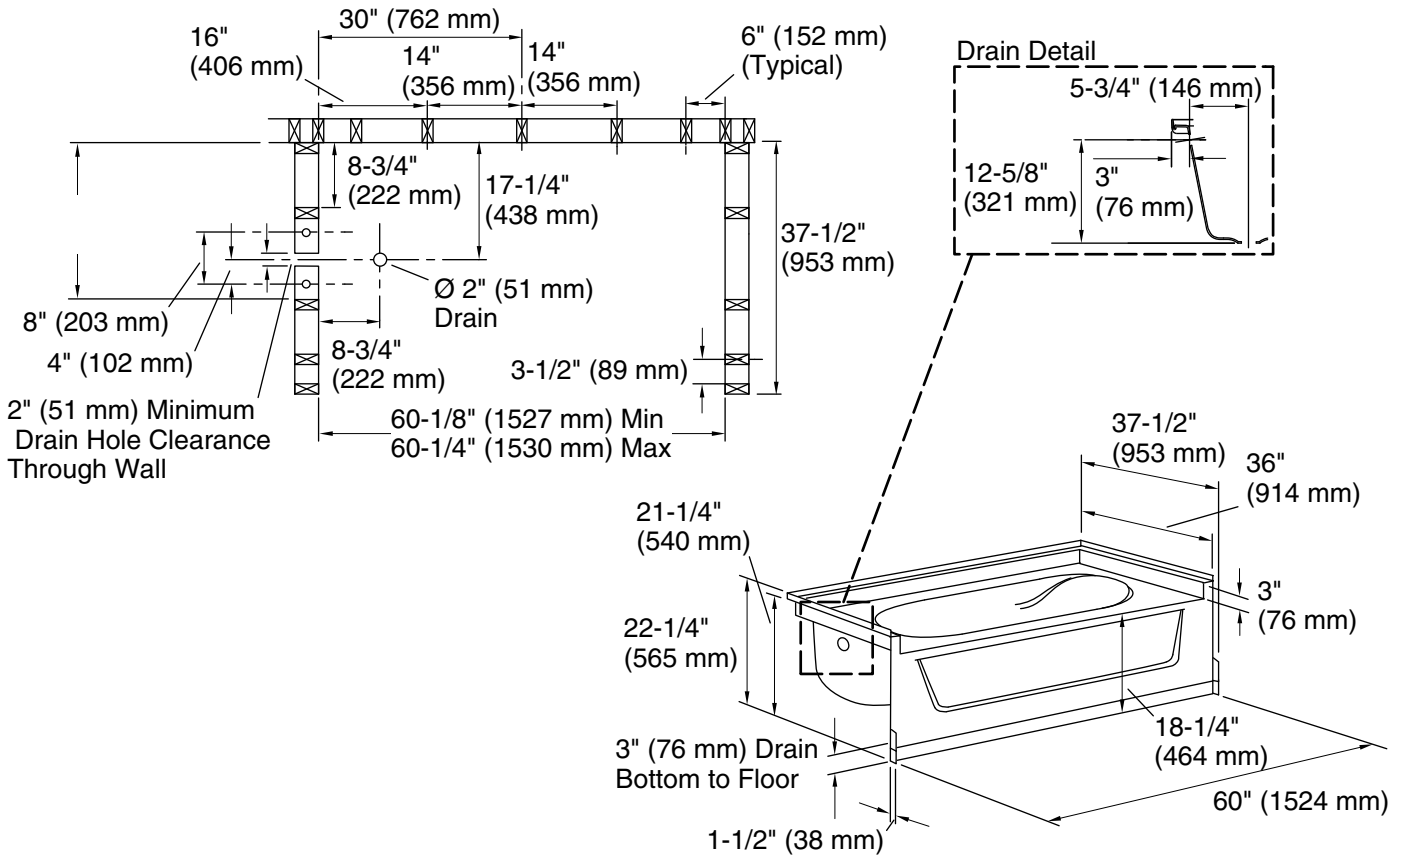

For the most current Specification Sheet, go to [www.sterlingplumbing.com](http://www.sterlingplumbing.com).

**Technical Information**

All product dimensions are nominal.

Installation:	Three-wall alcove
Drain location:	Left
Basin area, bottom:	40" x 21" (1016 mm x 533 mm)
Basin area, top:	52" x 29" (1321 mm x 737 mm)
Water depth:	11" (279 mm)
Water capacity:	40 gal (151.4 L)
Minimum flat for door:	3-1/4" (83 mm)
Maximum door width:	58-1/2" (1486 mm)