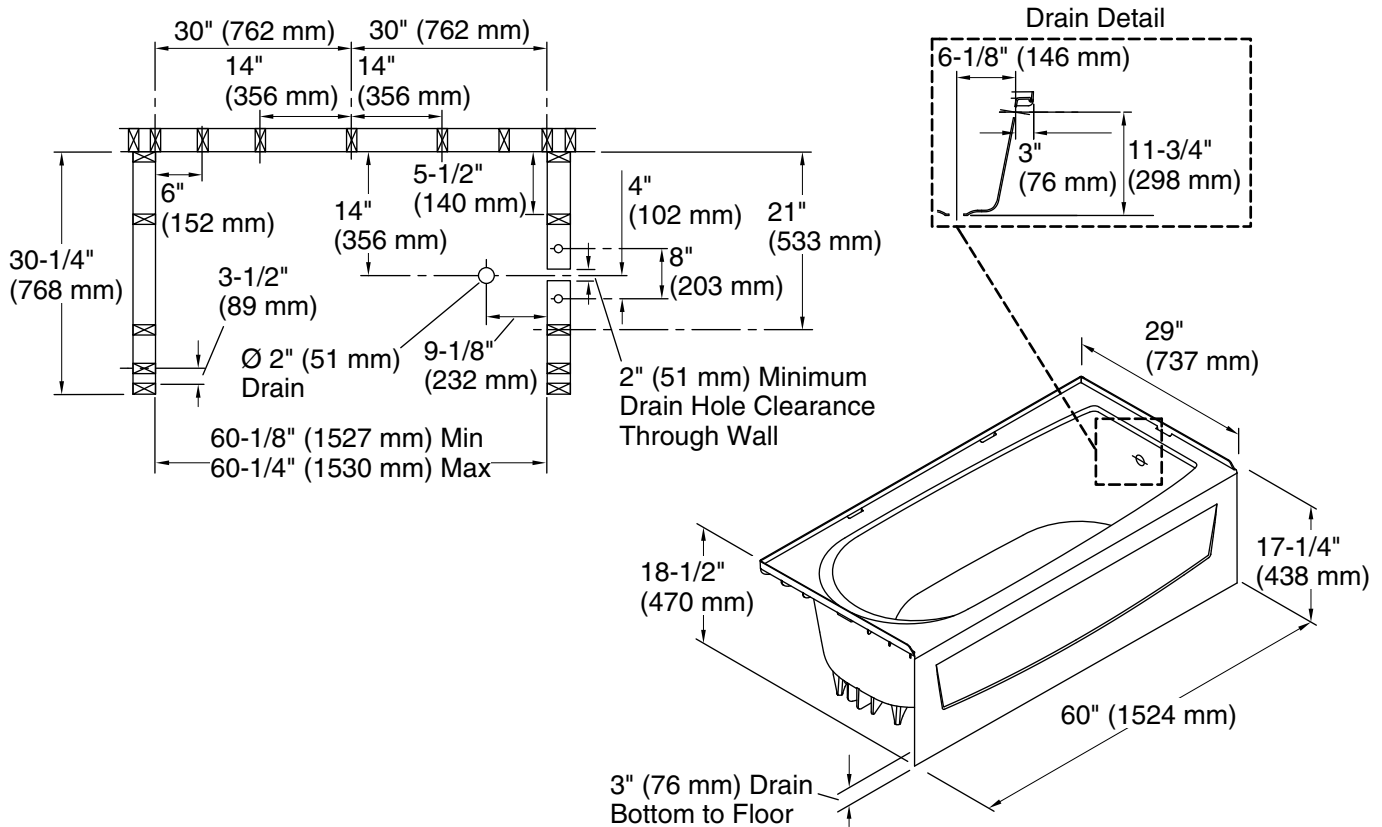

Performa™
60" x 29" AFD bath
71041122

Features

- Durable high-gloss finish.
- 17-1/4" (438 mm) bath depth (floor to top of threshold).
- 60" (1524 mm) x 29" (737 mm) x 17-1/4" (438 mm) complete unit finished dimensions.

For the most current Specification Sheet, go to www.sterlingplumbing.com.

Technical Information

All product dimensions are nominal.

Installation:	Three-wall alcove
Drain location:	Right
Basin area, bottom:	21" x 39" (533 mm x 991 mm)
Basin area, top:	24" x 53" (610 mm x 1346 mm)
Water depth:	10-1/4" (260 mm)
Water capacity:	35 gal (132.5 L)
Minimum flat for door:	1-3/4" (44 mm)
Maximum door width:	56-3/4" (1441 mm)