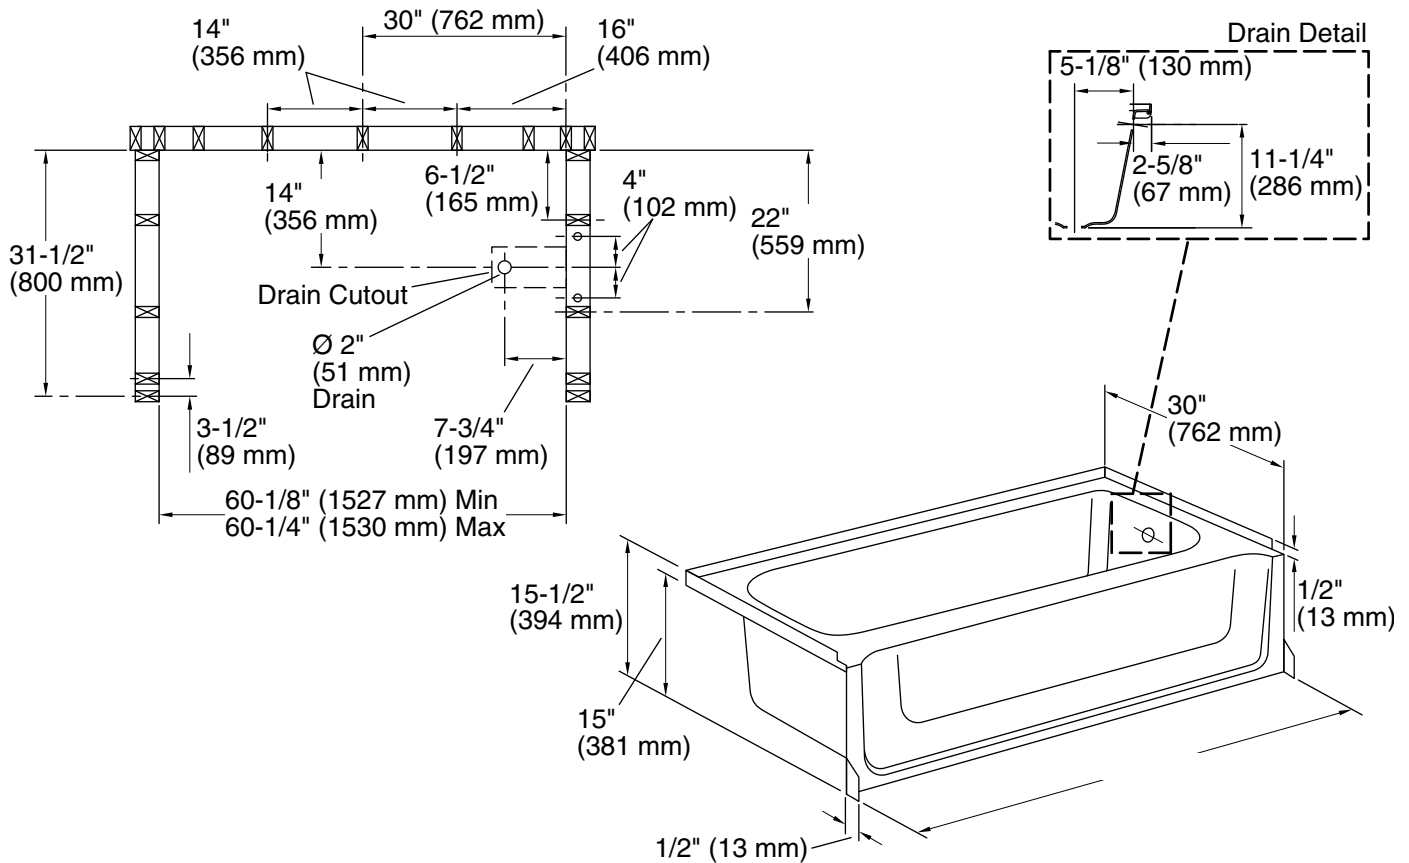

All Pro®
60" bath w/ right-hand drain
61041120

Features

- 15" (381 mm) apron.

Material

- Made from solid Vikrell® material for strength, durability, and lasting beauty.

Installation

- Alcove.
- Right drain.

For the most current Specification Sheet, go to www.sterlingplumbing.com.

Technical Information

All product dimensions are nominal.

Installation:	Three-wall alcove
Drain location:	Right
Basin area, bottom:	48" x 21" (1219 mm x 533 mm)
Basin area, top:	55" x 23" (1397 mm x 584 mm)
Weight:	51.835 lbs (23.5 kg)
Water depth:	9-3/8" (238 mm)
Water capacity:	44 gal (166.6 L)
Minimum flat for door:	2-1/4" (57 mm)
Maximum door height:	57" (1448 mm)
Maximum door width:	57-1/2" (1461 mm)