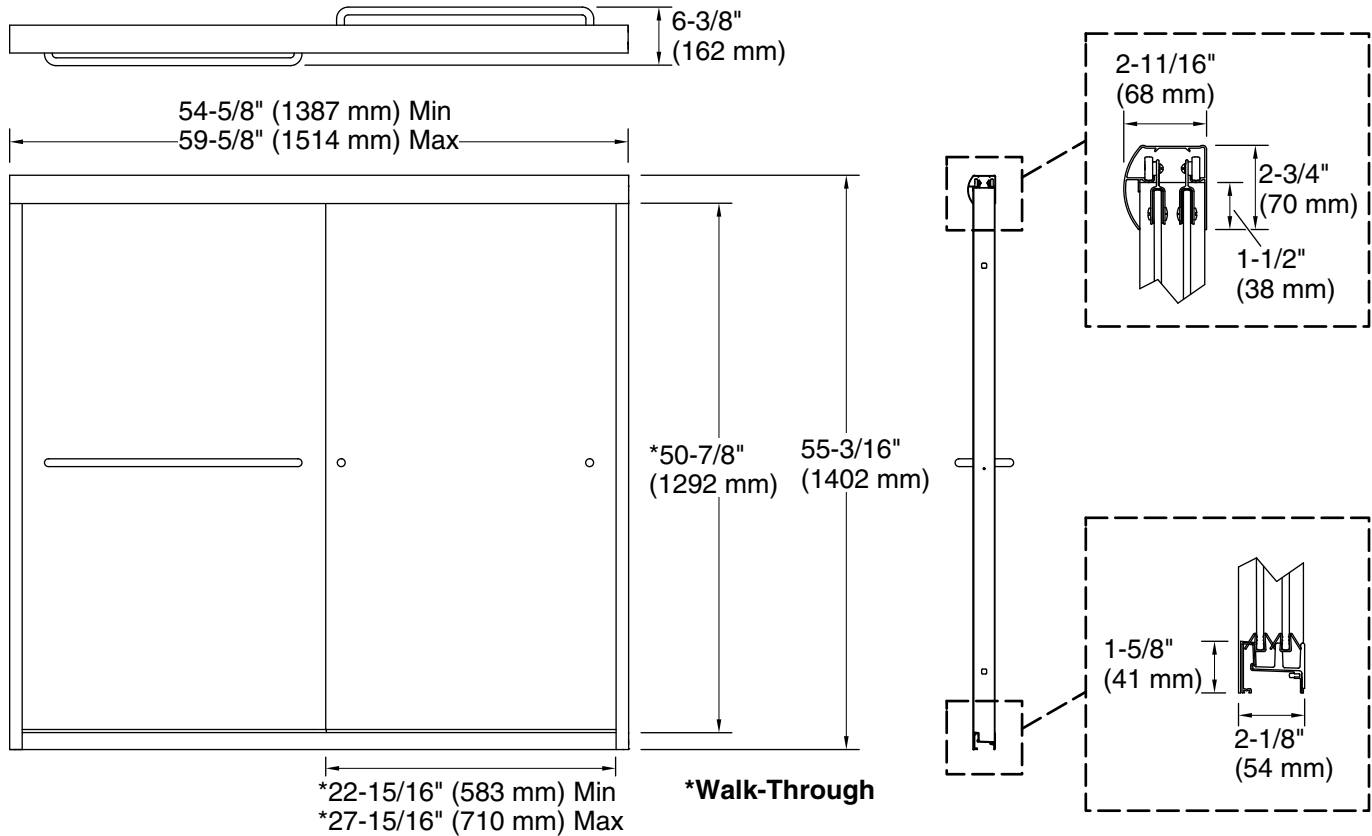

**Features**

- Frameless.
- 1/4" (6 mm) thick tempered glass.
- CleanCoat® technology creates a protective barrier that repels water, prevents dirt and minerals from collecting, and makes it easier to remove hard water spots.
- Reversible top track offers a choice of curved or flat profile.
- Interior and exterior towel bars complete the look of this door.

**Technical Information**

All product dimensions are nominal.

- Installation type: For bath installation
- Opening Width - Min: 54-5/8" (1387 mm)
- Opening Width - Max: 59-5/8" (1514 mm)
- Walk-through - Min: 22-15/16" (583 mm)
- Walk-through - Max: 27-15/16" (710 mm)
- Base-To-Wall Radius - Max: 1/2" (13 mm)
- Glass thickness: 1/4" (6 mm)
- Glass coating: CleanCoat®

**Notes**

- Install this product according to the installation guide.
- The vertical opening should be a minimum of 57-1/2" (1461 mm) to allow for installation clearance.