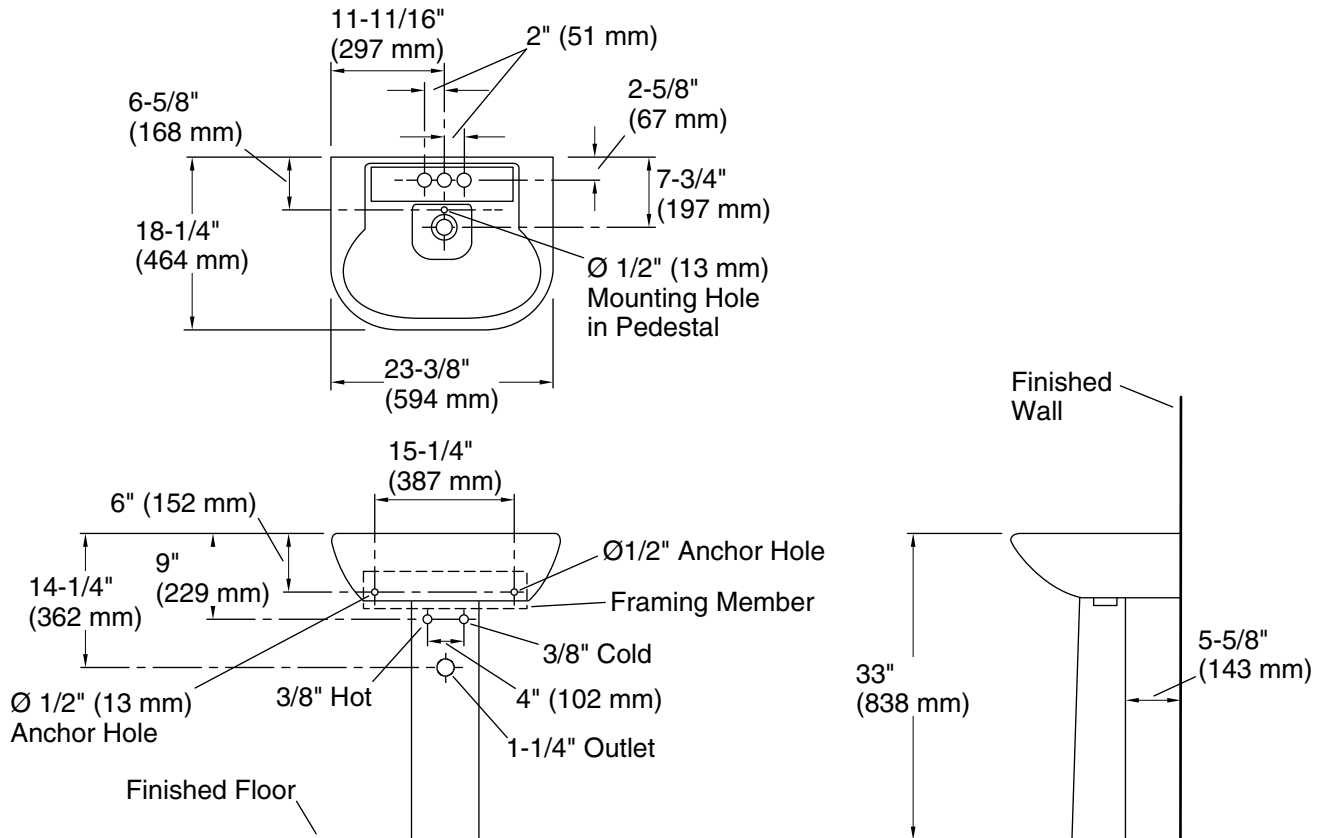

## Features

- Wall-mount or for use with pedestal 448120.
- 4" (102 mm) centerset faucet holes.
- Center drain and overflow.

## Available Colors/Finishes

*Color tiles intended for reference only.*

Color	Code	Description
	0	White
	96	KOHLER Biscuit

**Technical Information**

All product dimensions are nominal.

- Bowl configuration: Single
- Installation: Pedestal
- Bowl area (Only): Length: 18-1/4" (464 mm)  
Width: 11-5/8" (295 mm)  
Water depth: 4" (102 mm)
- Number of deck holes: 3
- Faucet hole spacing: 4" (102 mm)
- Drain hole: 1-3/4" (44 mm)