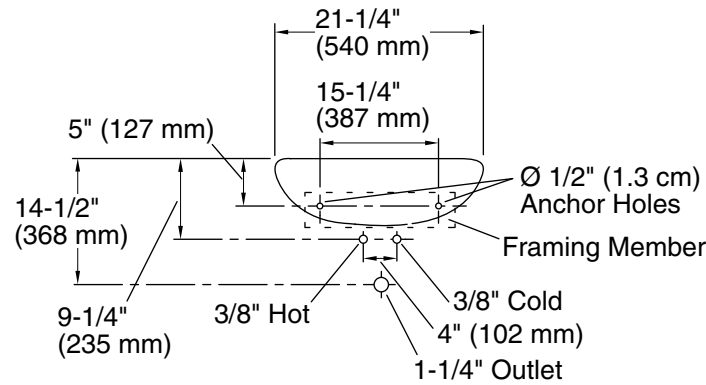

Sacramento®

Pedestal Bathroom Sink Basin
446121

Features

- Wall-mount or for use with pedestal 448420.
- Single faucet hole.
- Center drain and overflow.

Material

- Grade A vitreous china with a hard, glossy finish.

Available Colors/Finishes

Color tiles intended for reference only.

Color	Code	Description
	0	White
	96	KOHLER Biscuit

Technical Information

All product dimensions are nominal.

- Bowl configuration: Single
- Installation: Pedestal
- Bowl area (Only): Length: 18-1/4" (464 mm)
Width: 11-5/8" (295 mm)
Water depth: 4" (102 mm)
- Number of deck holes: 1
- Drain hole: 1-3/4" (44 mm)

Notes

Install this product according to the installation instructions.
Measure your actual product for roughing-in details.