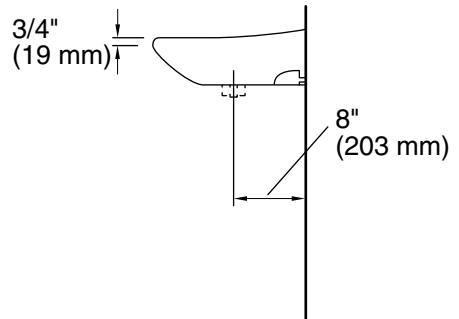

Sacramento®

Pedestal Bathroom Sink Basin
446121

Features

- Wall-mount or for use with pedestal 448420.
- Single faucet hole.
- Center drain and overflow.

Material

- Grade A vitreous china with a hard, glossy finish.

Available Colors/Finishes

Color tiles intended for reference only.

Color	Code	Description
	0	White
	96	KOHLER Biscuit

Technical Information

All product dimensions are nominal.

- Bowl configuration: Single
- Installation: Pedestal
- Bowl area (Only): Length: 18-1/4" (464 mm)
Width: 11-5/8" (295 mm)
Water depth: 4" (102 mm)
- Number of deck holes: 1
- Drain hole: 1-3/4" (44 mm)

Notes

Install this product according to the installation instructions.
Measure your actual product for roughing-in details.