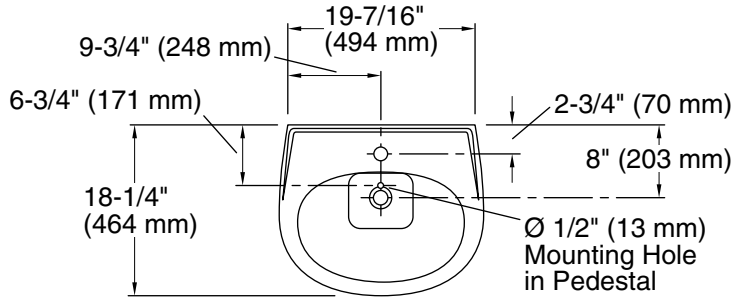

Sacramento®

Pedestal Bathroom Sink Basin
446121

Features

- Wall-mount or for use with pedestal 448420.
- Single faucet hole.
- Center drain and overflow.

Material

- Grade A vitreous china with a hard, glossy finish.

Available Colors/Finishes

Color tiles intended for reference only.

Color	Code	Description
	0	White
	96	KOHLER Biscuit

Technical Information

All product dimensions are nominal.

- Bowl configuration: Single
- Installation: Pedestal
- Bowl area (Only): Length: 18-1/4" (464 mm)
Width: 11-5/8" (295 mm)
Water depth: 4" (102 mm)
- Number of deck holes: 1
- Drain hole: 1-3/4" (44 mm)

Notes

Install this product according to the installation instructions.
Measure your actual product for roughing-in details.