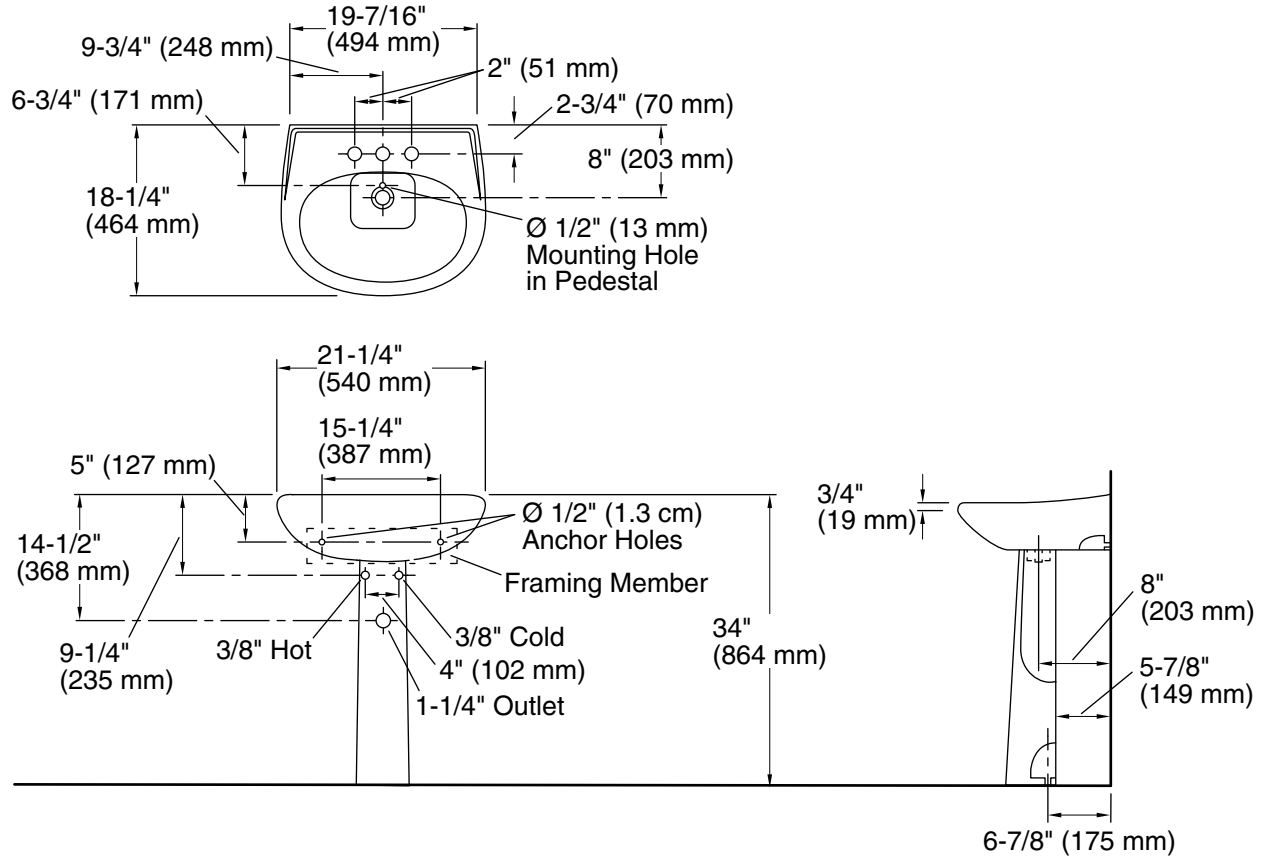

## Features

- Pedestal installation.
- 4" (102 mm) centerset faucet holes.
- Center drain and overflow.

For the most current Specification Sheet, go to [www.sterlingplumbing.com](http://www.sterlingplumbing.com).

**Technical Information**

All product dimensions are nominal.

- Bowl configuration: Single
- Installation: Pedestal
- Bowl area (Only): Length: 18-1/4" (464 mm)  
Width: 11-5/8" (295 mm)  
Water depth: 4" (102 mm)
- Number of deck holes: 3
- Faucet hole spacing: 4" (102 mm)
- Drain hole: 1-3/4" (44 mm)

**Notes**

- Install this product according to the installation instructions.
- Measure your actual product for roughing-in details.