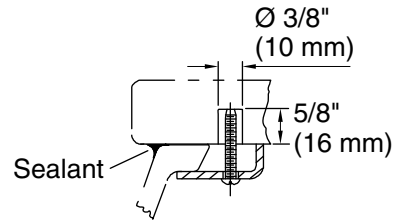

Color	Code	Description
	0	White
	96	KOHLER Biscuit

Wood Installation

Marble Installation

Technical Information

All product dimensions are nominal.
 Bowl configuration: Single
 Installation: Under-mount
 Bowl area (Only): Water depth: 4" (102 mm)
 Drain hole: 1-3/4" (44 mm)
 Template: 1034559-7, required, included