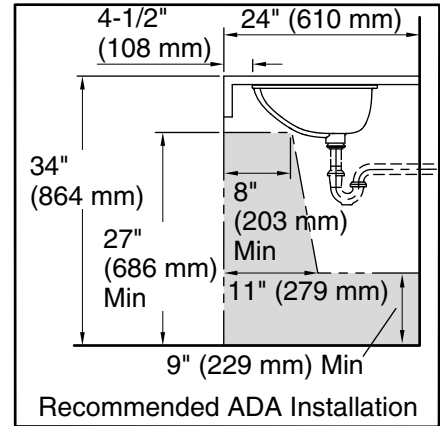

Color	Code	Description
	0	White
	96	KOHLER Biscuit

Wood Installation

Marble Installation

Technical Information

All product dimensions are nominal.
 Bowl configuration: Single
 Installation: Under-mount
 Bowl area (Only): Water depth: 4" (102 mm)
 Drain hole: 1-3/4" (44 mm)
 Template: 1034559-7, required, included

Notes

Install this product according to the installation instructions.
 Measure your actual product for roughing-in details.
 ADA compliant when installed to the specific requirements of these regulations.