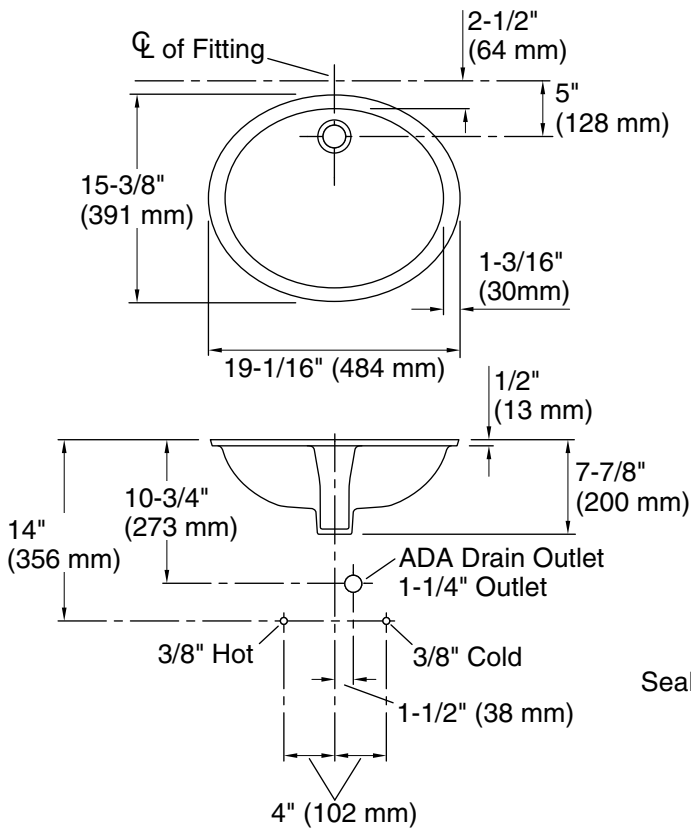

Color	Code	Description
	0	White
	96	KOHLER Biscuit

Wood Installation

Marble Installation

Technical Information

All product dimensions are nominal.
 Bowl configuration: Single
 Installation: Under-mount
 Bowl area (Only): Water depth: 4" (102 mm)
 Drain hole: 1-3/4" (44 mm)
 Template: 1034559-7, required, included