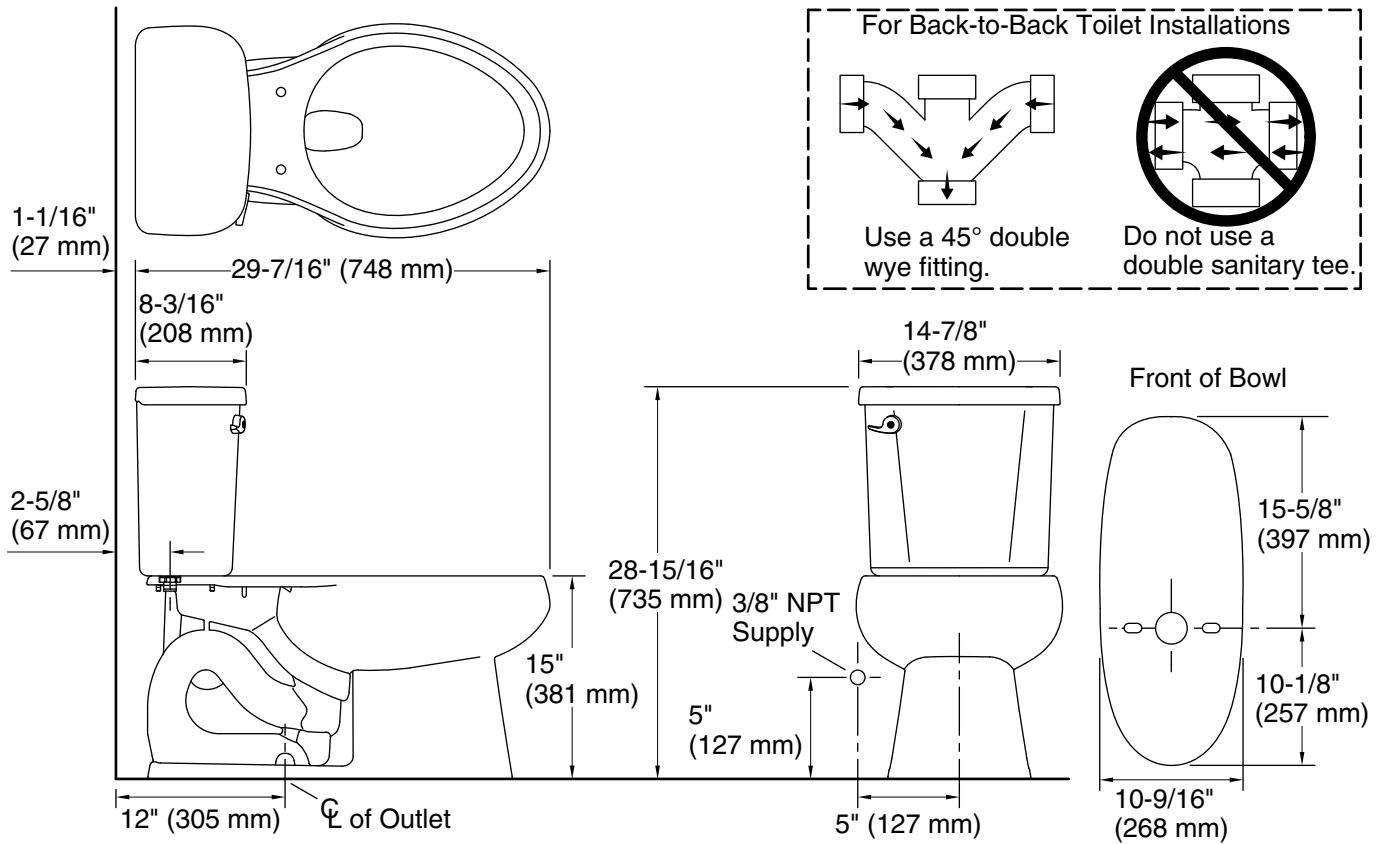

Windham™

Elongated toilet bowl

402321

Features

- Two-piece toilet.
- Elongated bowl offers added room and comfort.
- Standard height.
- 1.28 (4.8 lpf)
- Standard left-hand Polished Chrome trip lever included.
- 2-1/8" (54 mm) fully-glazed trapway.

Included Components

Product consists of:

- 403217 Elongated toilet bowl
- 402362 Toilet tank

Additional Components:

- Bolt cap accessory pack
- Tank cover
- Tank mounting pack
- Trip lever

Codes/Standards

- ASME A112.19.2/CSA B45.1
- DOE - Energy Policy Act 1992
- EPA WaterSense®
- California Energy Commission (CEC)

Technical Information

All product dimensions are nominal.

Toilet type:	Two-piece, Floor-mount
Waste Outlet:	Floor
Bowl shape:	Elongated
Flush type:	Gravity siphon jet
Trap passageway:	8-1/8" (206 mm)
Water Consumption	
Full:	1.28 gpf (4.8 lpf)
Rough-in:	12" (305 mm)

Notes

Install this product according to the installation instructions.
For back-to-back toilet installations: Use only a 45° double wye fitting.