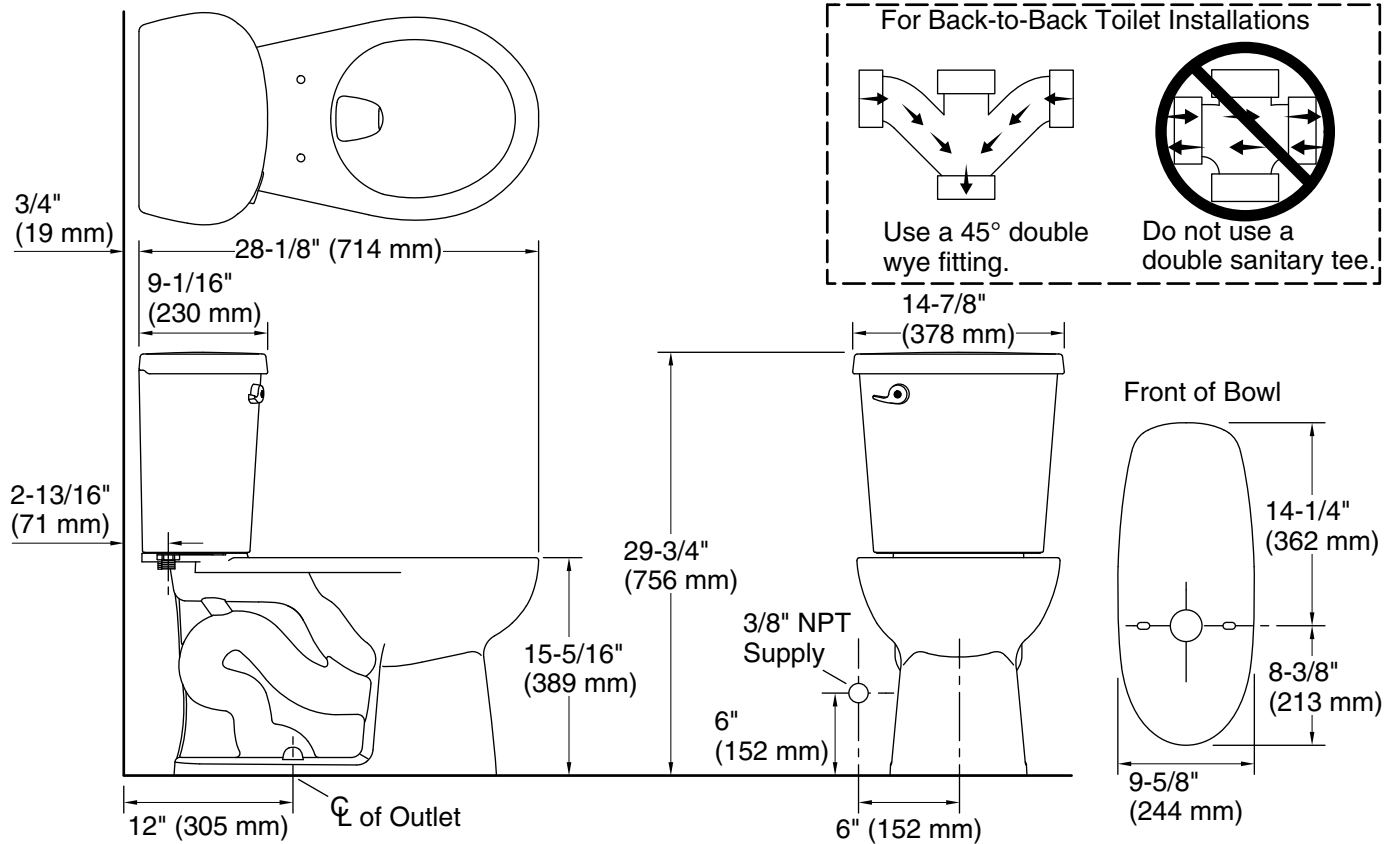

Valton™

Two-piece round-front toilet
402314

Features

- Two-piece design.
- Round-front bowl offers an ideal solution for smaller bathrooms and powder rooms.
- 1.6 gpf (6.0 lpf)
- Color-matched left-hand white trip lever included.
- 2" (51 mm) fully glazed trapway.
- Combination consists of the 403377 bowl and 404562 tank.

Technology

- Pro Force® Plus flushing technology delivers greater flushing power than previous Pro Force® models.

Installation

- Standard 12" (305 mm) rough-in.
- Three-bolt quick-connect installation.
- Seat and supply line sold separately.

Product consists of:

403377 Round-front toilet bowl
404562 Toilet tank

Codes/Standards

ASME A112.19.2/CSA B45.1
DOE - Energy Policy Act 1992

STERLING® Warranty - Toilets and Lavatories

See website for detailed warranty information.

Available Colors/Finishes

Color tiles intended for reference only.

Color	Code	Description
-------	------	-------------

	0	White
---	---	-------

Technical Information

All product dimensions are nominal.

- Toilet type: Two-piece, Floor-mount
- Waste Outlet: Floor
- Bowl shape: Round-front
- Flush type: Gravity siphon jet
- Water Consumption
 - Full: 1.6 gpf (6 lpf)
- Rough-in: 12" (305 mm)