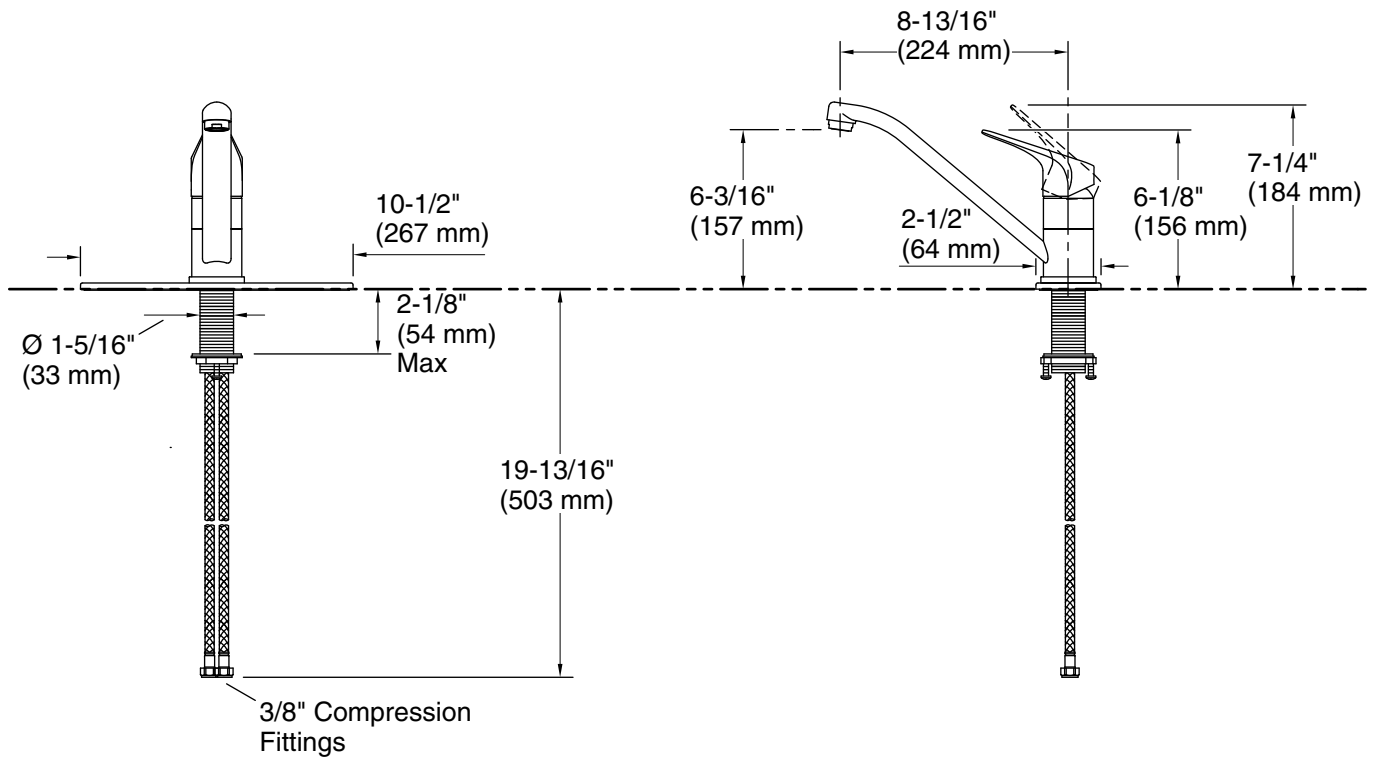

Technical Information

All product dimensions are nominal.

Drain included: No

Spout:

Spout reach: 8-13/16" (224 mm)

Notes

Install this product according to the installation instructions.

ADA, CSA B651 compliant when installed to the specific requirements of these regulations.