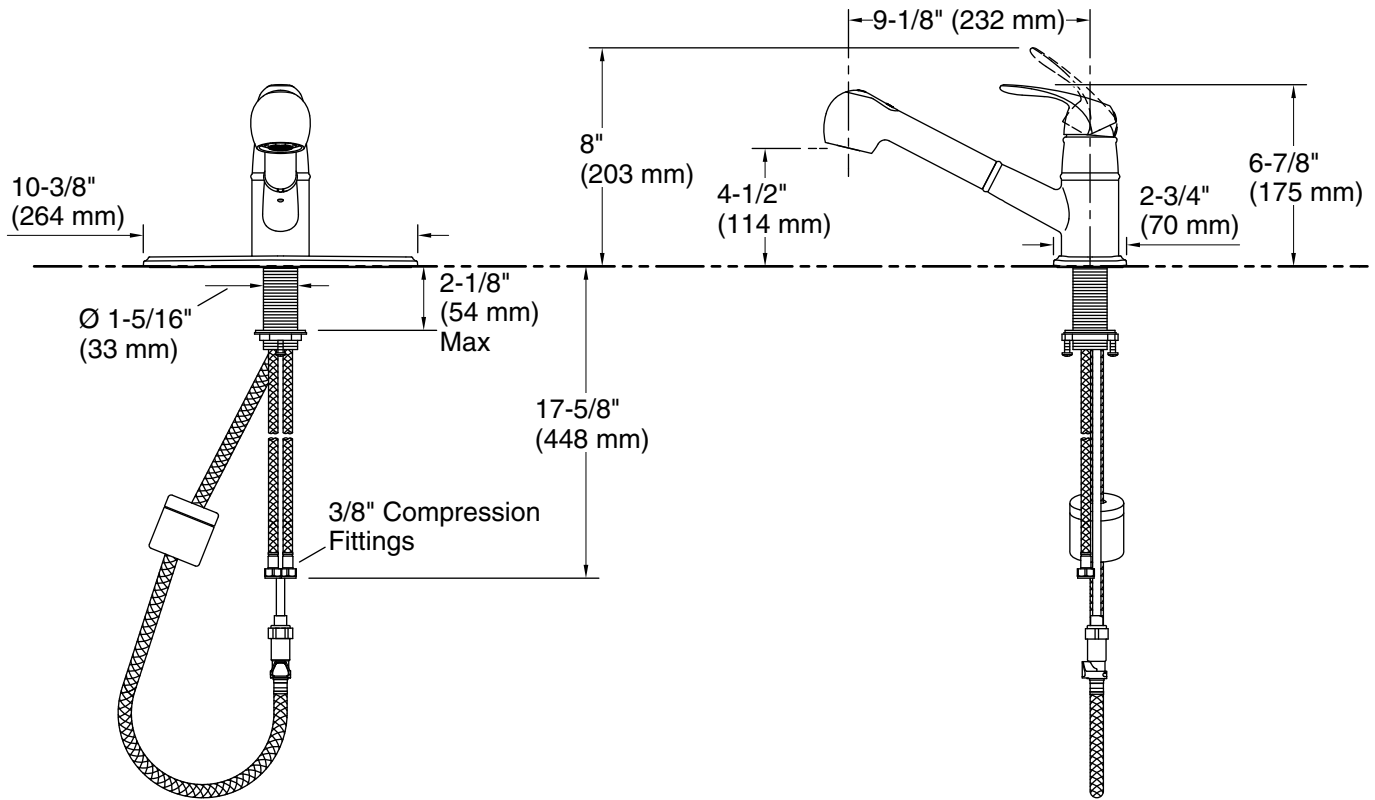

Technical Information

All product dimensions are nominal.

Spout:

Spout reach: 9-1/8" (232 mm)

Notes

Install this product according to the installation instructions.

ADA compliant for faucet handles only.

ADA, CSA B651 compliant when installed to the specific requirements of these regulations.