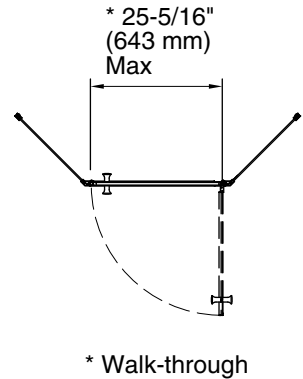

For the most current Specification Sheet, go to www.sterlingplumbing.com.

Technical Information

All product dimensions are nominal.

Installation: Corner
 Drain location: Center rear

Notes

Install this product according to the installation instructions.

Measure your actual product for roughing-in details.