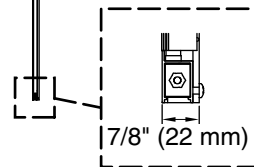

For the most current Specification Sheet, go to www.sterlingplumbing.com.

Technical Information

All product dimensions are nominal.

Installation: Corner
 Drain location: Center rear

Notes

Install this product according to the installation instructions.

Measure your actual product for roughing-in details.