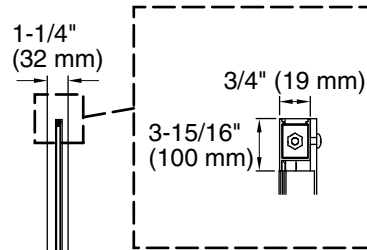

For the most current Specification Sheet, go to www.sterlingplumbing.com.

Technical Information

All product dimensions are nominal.

Installation: Corner
 Drain location: Center rear

Notes

Install this product according to the installation instructions.

Measure your actual product for roughing-in details.