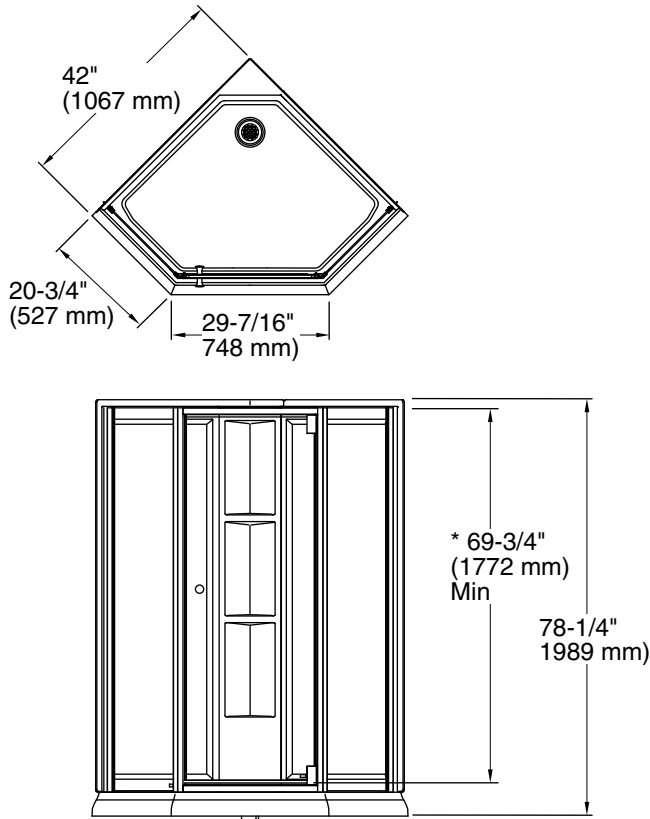

Solitaire®

42" x 42" frameless neo-angle corner shower kit

2375-42

Features

- Frameless.
- 1/4" (6 mm) thick tempered glass.
- CleanCoat® technology creates a protective barrier that repels water, prevents dirt and minerals from collecting, and makes it easier to remove hard water spots.
- Knob handle.
- Tempered glass ensures maximum safety and durability.
- Includes white flat walls with corner caddy, drain and 42" white molded base.

For the most current Specification Sheet, go to www.sterlingplumbing.com.

Technical Information

All product dimensions are nominal.

Installation: Corner
 Drain location: Center rear

Notes

Install this product according to the installation instructions.