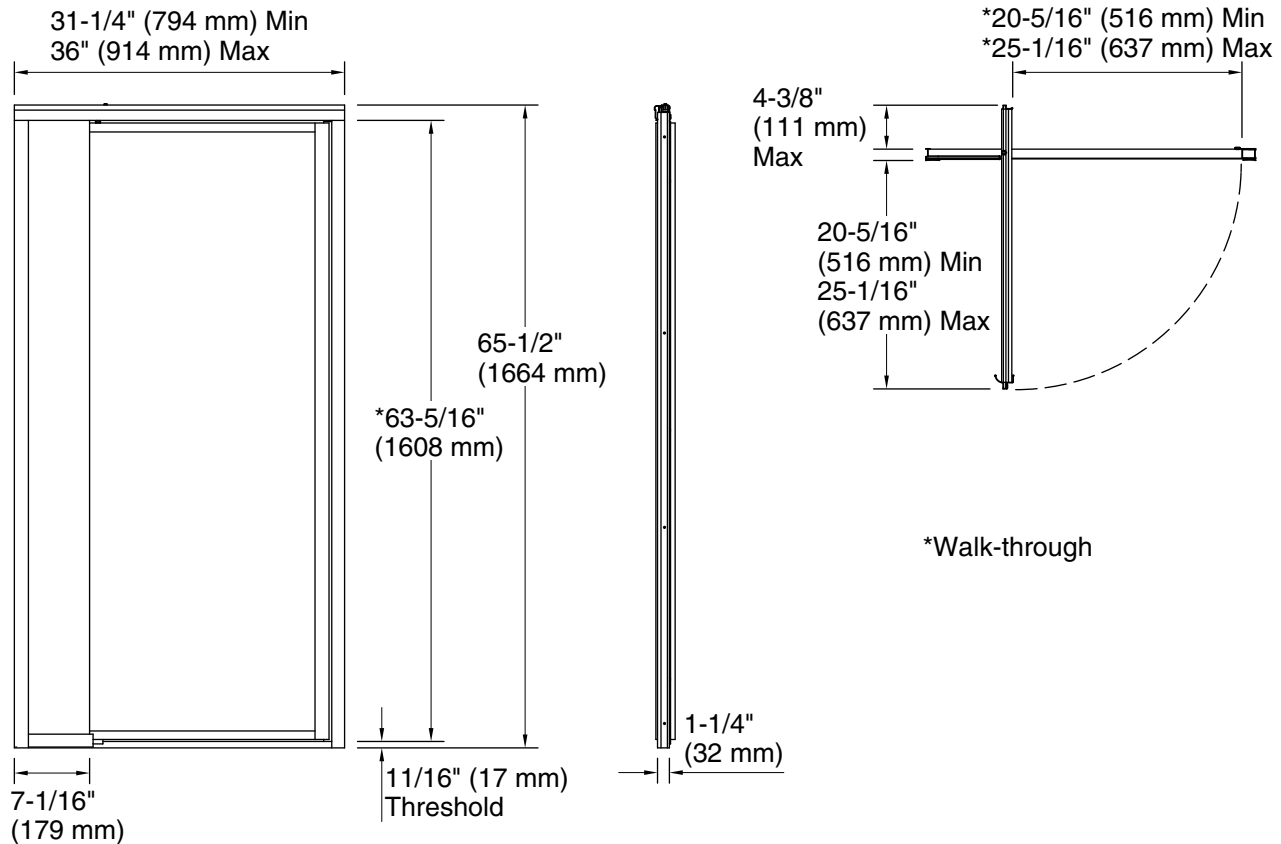

Technical Information

All product dimensions are nominal.

- Installation type: For shower base installation
- Opening Width - Min: 31-1/4" (794 mm)
- Opening Width - Max: 36" (914 mm)
- Walk-through - Min: 20-5/16" (516 mm)
- Walk-through - Max: 25-1/16" (637 mm)
- Base-To-Wall: 3/8" (10 mm)
- Radius - Max:
- Glass thickness: 1/8" (3 mm)

Notes

- Install this product according to the installation guide.
- The vertical opening should be a minimum of 67" (1702 mm) to allow for installation clearance.