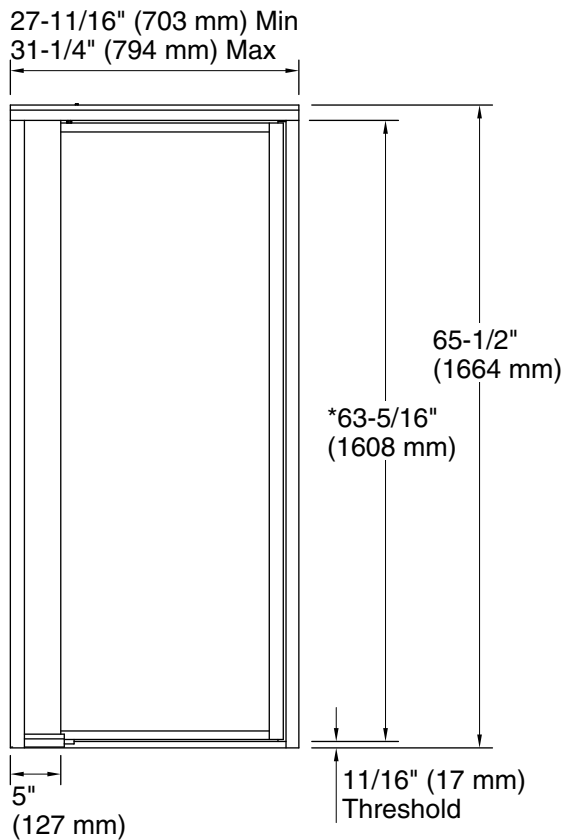

Technical Information

All product dimensions are nominal.

- Installation type: For shower base installation
- Opening Width - Min: 27-1/2" (699 mm)
- Opening Width - Max: 31-1/4" (794 mm)
- Walk-through - Min: 18-9/16" (472 mm)
- Walk-through - Max: 22-5/16" (567 mm)
- Base-To-Wall Radius - Max: 3/8" (10 mm)
- Glass thickness: 1/8" (3 mm)

Notes

- Install this product according to the installation guide.
- The vertical opening should be a minimum of 67" (1702 mm) to allow for installation clearance.