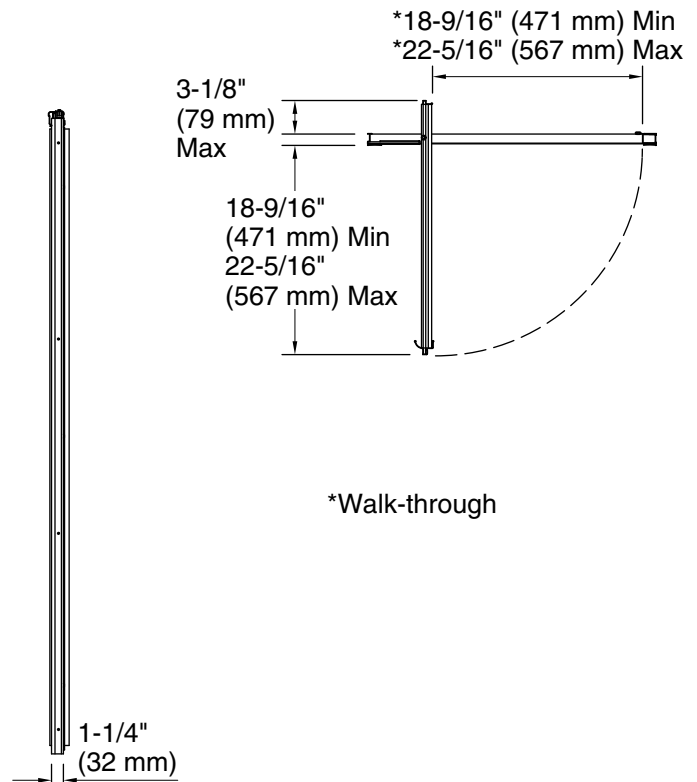

Technical Information

All product dimensions are nominal.

- Installation type: For shower base installation
- Opening Width - Min: 27-1/2" (699 mm)
- Opening Width - Max: 31-1/4" (794 mm)
- Walk-through - Min: 18-9/16" (472 mm)
- Walk-through - Max: 22-5/16" (567 mm)
- Base-To-Wall Radius - Max: 3/8" (10 mm)
- Glass thickness: 1/8" (3 mm)

Notes

- Install this product according to the installation guide.
- The vertical opening should be a minimum of 67" (1702 mm) to allow for installation clearance.