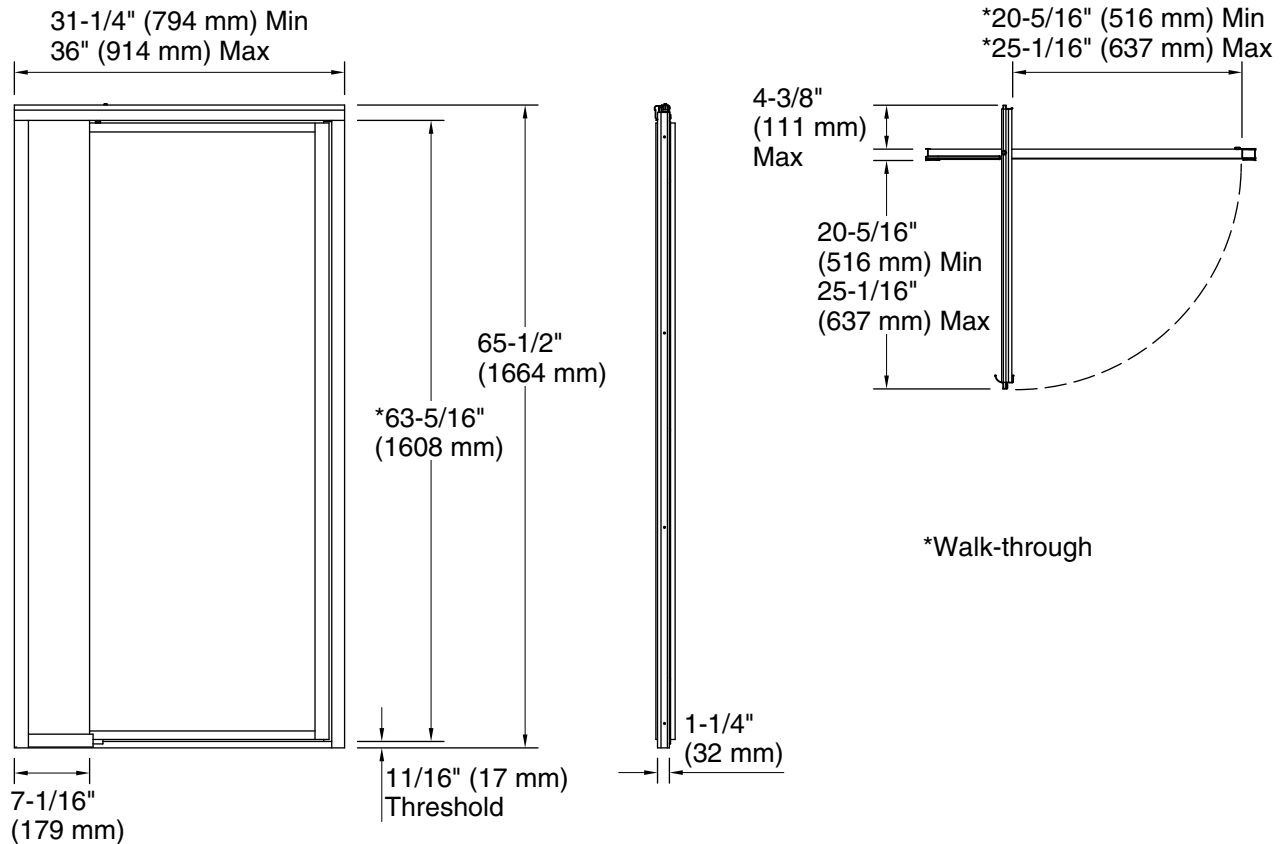

Vista Pivot™ II

Framed pivot shower door
1500D-36

Features

- Framed, 1/8" (3 mm) thick tempered glass.
- Tempered glass ensures maximum safety and durability.
- 7" (178 mm) inline panel 5/32" (4 mm) thick.

Technical Information

All product dimensions are nominal.

- Installation type: For shower base installation
- Opening Width - Min: 31-1/4" (794 mm)
- Opening Width - Max: 36" (914 mm)
- Walk-through - Min: 20-5/16" (516 mm)
- Walk-through - Max: 25-1/16" (637 mm)
- Base-To-Wall: 3/8" (10 mm)
- Radius - Max:
- Glass thickness: 1/8" (3 mm)

Notes

- Install this product according to the installation guide.
- The vertical opening should be a minimum of 67" (1702 mm) to allow for installation clearance.