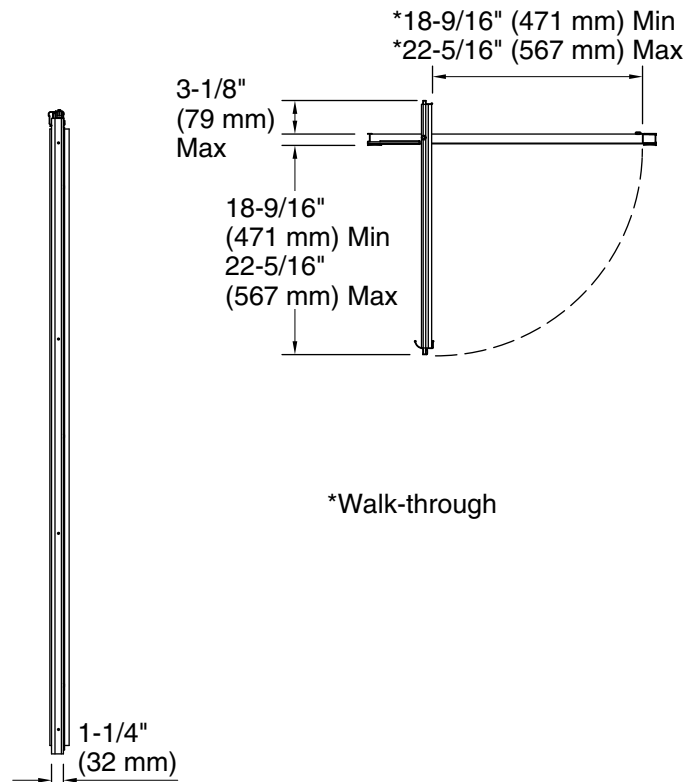

For the most current Specification Sheet, go to [www.sterlingplumbing.com](http://www.sterlingplumbing.com).

**Vista Pivot™ II**  
Framed pivot shower door  
**1500D-31**

**Technical Information**

All product dimensions are nominal.

- Installation type: For shower base installation
- Opening Width - Min: 27-1/2" (699 mm)
- Opening Width - Max: 31-1/4" (794 mm)
- Walk-through - Min: 18-9/16" (472 mm)
- Walk-through - Max: 22-5/16" (567 mm)
- Base-To-Wall Radius - Max: 3/8" (10 mm)
- Glass thickness: 1/8" (3 mm)

**Notes**

- Install this product according to the installation guide.
- The vertical opening should be a minimum of 67" (1702 mm) to allow for installation clearance.