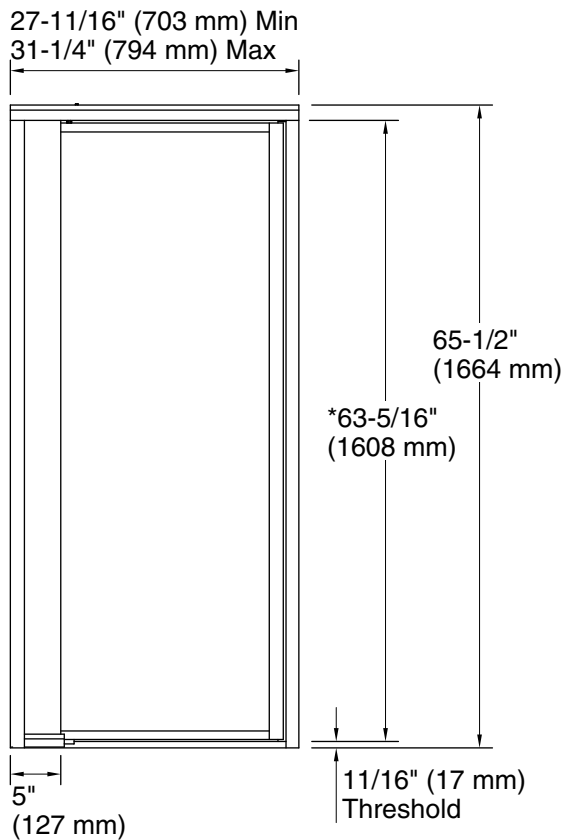

## Features

- Framed, 1/8" (3 mm) thick tempered glass.
- Tempered glass ensures maximum safety and durability.
- 5" (127 mm) inline panel 5/32" (4 mm) thick.

For the most current Specification Sheet, go to [www.sterlingplumbing.com](http://www.sterlingplumbing.com).

**Vista Pivot™ II**  
Framed pivot shower door  
**1500D-31**

**Technical Information**

All product dimensions are nominal.

- Installation type: For shower base installation
- Opening Width - Min: 27-1/2" (699 mm)
- Opening Width - Max: 31-1/4" (794 mm)
- Walk-through - Min: 18-9/16" (472 mm)
- Walk-through - Max: 22-5/16" (567 mm)
- Base-To-Wall Radius - Max: 3/8" (10 mm)
- Glass thickness: 1/8" (3 mm)

**Notes**

- Install this product according to the installation guide.
- The vertical opening should be a minimum of 67" (1702 mm) to allow for installation clearance.