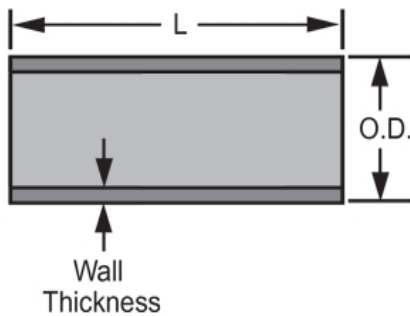

Part No: PD-800-040C

Pipe

Schedule 80 PVC & CPVC Pipe

Desc: 4 CPVC SCH80 PIPE 20 FT

MSRP: 48.93

Part Code: 745

Weight(lbs): 3.104

Weight(kg): 1.408

Weight(gm): 1408

Size: 4"

Color: GRAY

Material: CPVC

Pipe Type 20 Foot Length

L = 20

AVG.O.D. = 4.500

Minimum Wall = .337