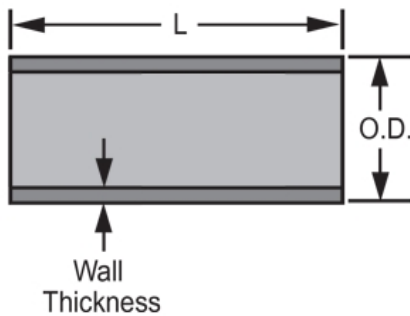

Part No: PD-800-030C

Pipe

Schedule 80 PVC & CPVC Pipe

Desc: 3 CPVC SCH80 PIPE 20 FT

MSRP: 33.48

Part Code: 745

Weight(lbs): 2.123

Weight(kg): 0.963

Weight(gm): 963

Size: 3"

Color: GRAY

Material: CPVC

Pipe Type 20 Foot Length

L = 20

AVG.O.D. = 3.500
D.

Minimum = .300
m Wall