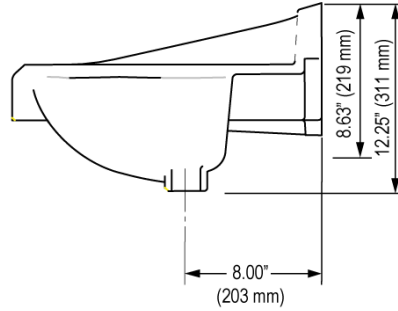

ROUGH-IN

Sloan 10500 Seymour Ave, Franklin Park, IL 60131
Phone: 800.982.5839 • Fax: 800.447.8329 • sloan.com