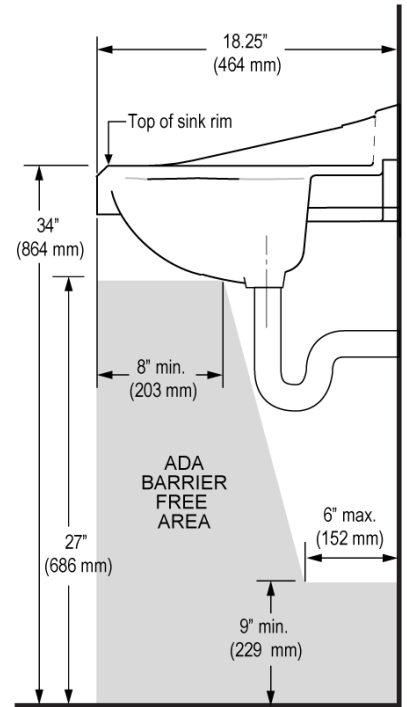

ROUGH-IN

Sloan 10500 Seymour Ave, Franklin Park, IL 60131
Phone: 800.982.5839 • Fax: 800.447.8329 • sloan.com