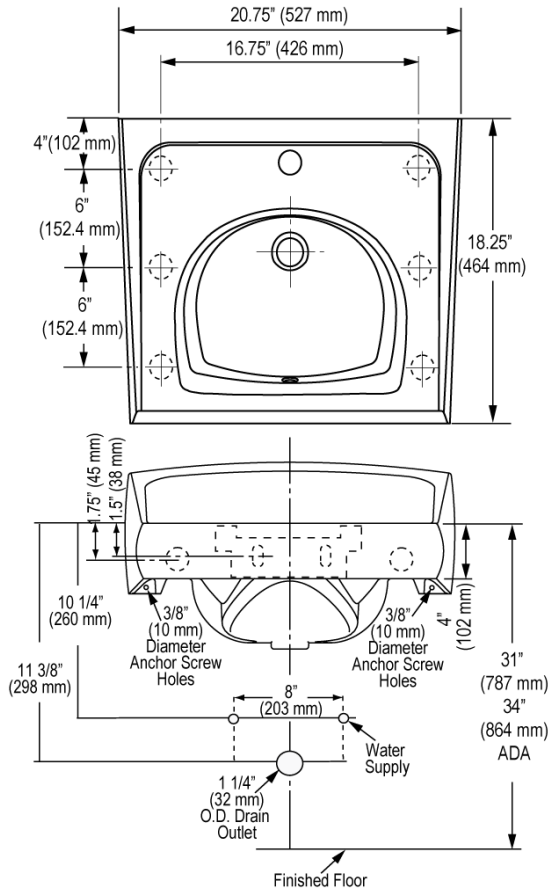

ROUGH-IN

Sloan 10500 Seymour Ave, Franklin Park, IL 60131
Phone: 800.982.5839 • Fax: 800.447.8329 • sloan.com