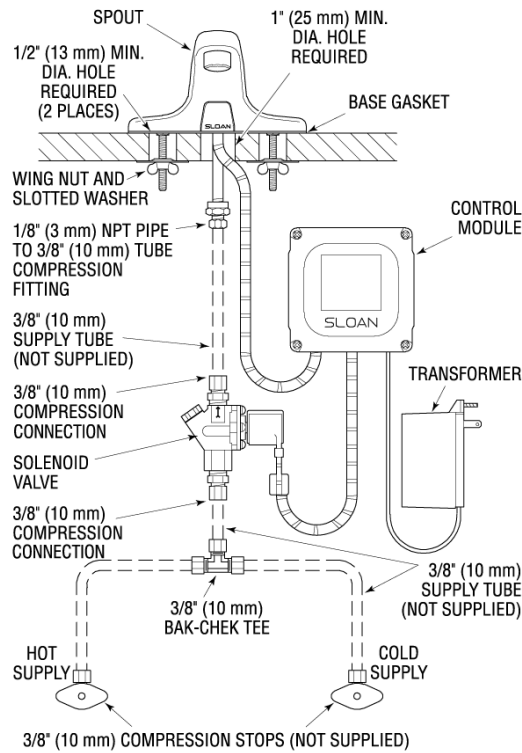

DOWNLOADS

- [Optima Smart Faucet Below Deck Installation Instructions](#)
- [Trim Plate Guide](#)
- [Faucet Spray Heads Repair and Maintenance Guide](#)
- [ETF-600/EBF-650 Below Deck Repair and Maintenance Guide](#)
- [Additional Downloads](#)

ROUGH-IN

ETF-600 Faucet with Bak-Chek® Tee for Hot and Cold Water Supply