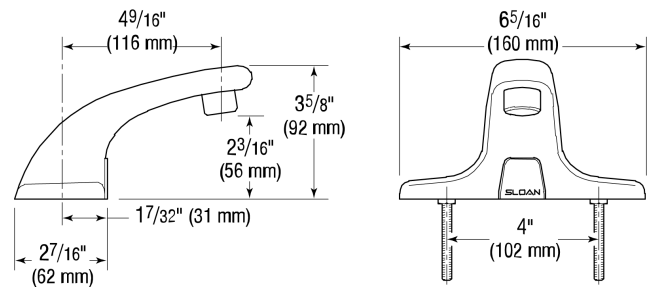

DETAILS

- Flow Rate: 0.5 gpm (2 Lpm) (0.5GPM)
- Spray Type: Multi-Laminar (MLM)
- Sensor Type: Infrared (IR)
- Mounting Type: 4" Centerset
- Power Supply: Hardwired Less Transformer (HLT)
- Temperature Mixer: Back-Check Tee (TEE)
- Finish: Polished Chrome (CP)
- Factory Default Timeout: 30s
- Factory Default GPC: 0.25

FEATURES

Commercial Grade, ADA Compliant, Electronic, Sensor-Activated, Cast Brass 4 Centerset Hand Washing Faucet with the following features:

- Splash-proof Circuit Control Module
- Sensor Range Adjustment Screw
- Troubleshooting LED Indicator Lights
- User Friendly Variable Time Out Settings
- Filtered Solenoid Valve with serviceable Strainer Filter
- Vandal Resistant Spray Head with Pressure Compensating Flow Control
- Metal Jacketed Wire Protection for Sensor and Solenoid Leads
- Modular Quick-Release Sensor and Solenoid Connections
- Buy America Act (BAA) Compliant

ELECTRICAL SPECIFICATIONS

- Battery Life: 3 years 8,000 cycles/month
  - Optional power harvesting significantly extends service life
- Sensor Range: 0" (0mm)
- Timeout Adjustment Settings: 30s

POWER SUPPLY OPTIONS

- 6VDC Plug Adapter (included with PLG models)
- 6VDC Ganged Adapter Kit (up to 6 units)(sold separately)
- 24VAC Box Transformer (included with BOX models)

VIDEOS

- Sloan Connect - BASYS & Optima Faucet App
- Sloan Optima Below Deck Faucet
- PVD Special Finishes