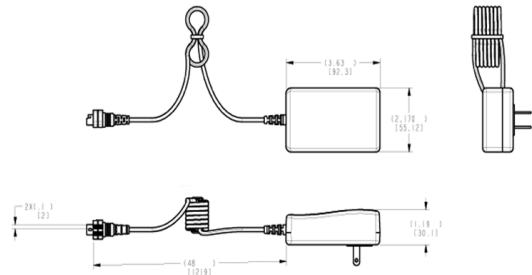

CODE NUMBER

0346090

DESCRIPTION

ESD Plug-in Adapter for ESD series soap dispensers.

FEATURES

Adapter 100-240 VAC/6.7 VDC Plug-in.

Input: 100-240 VAC 50-60 Hz

Output: 6.00 VDC

NOTES

All information contained within this document subject to change without notice.

COMPLIANCES & CERTIFICATIONS

(UL Certified)

DOWNLOADS

- [ESD-500/600/700/800/1500/2000/2100 Repair and Maintenance Guide](#)
- [Additional Downloads](#)

Sloan 10500 Seymour Ave, Franklin Park, IL 60131

Phone: 800.982.5839 • Fax: 800.447.8329 • sloan.com