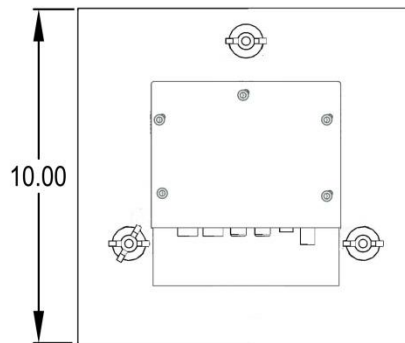

PN = Polished Nickel  
 SN = Satin Nickel  
 BN = Black Nickel  
 AN = Antique Nickel  
 PG = Polished Gold  
 ORB = Oil Rubbed Bronze

**Product Specification:**

The face of light (Bezel Plate) shall be 10” x 10” x 0.65” in dimension. The face shall be made from billet aluminum and include the ability to offer: Complete light, Sound use a 100% networked digital technology.

**Shipping Information:**

Weight.....6 lbs.  
 Length.....10 in.  
 Width.....10 in.  
 Height.....6 in.

(MODERN SHOWN→)

Dimensions are Approximate