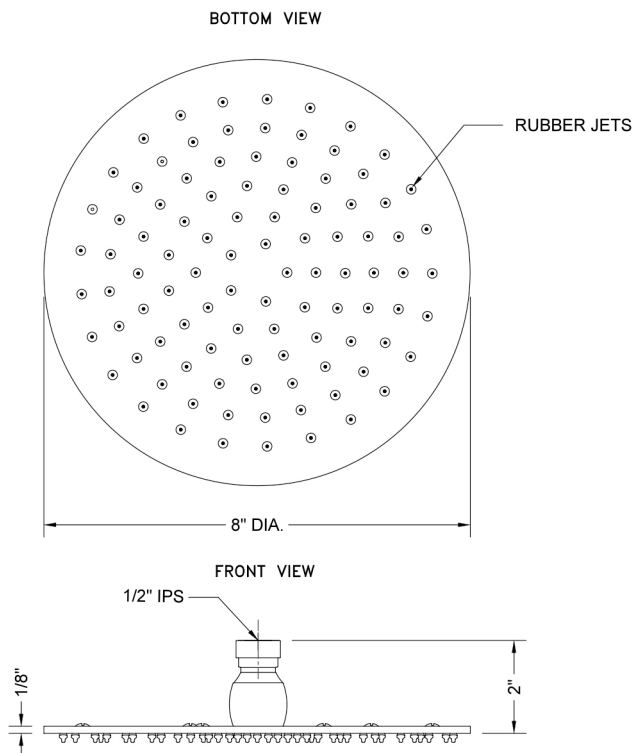

# 8" Round Rain Machine®

Model #: -S208-

### FEATURES:

- A POWER SHOWER - the technology of the Rain Machine® allows for a strong rain spray at any angle
- 1/2" IPS adjustable brass ball joint to adjust angle of showerhead
- 8" diameter all brass body with 95 easy clean rubber jets
- Available flow rates: 2.5, 2.0, 1.75, & 1.5 GPM

### SPECIFICATION DRAWING:

### ANGLES AND FLOW RATES: