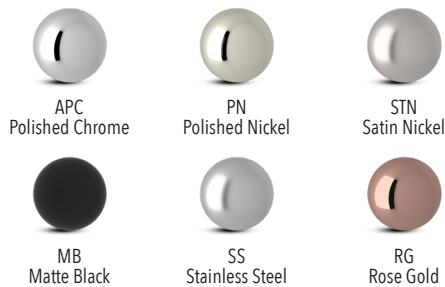

### Available finishes

Individual finish options vary by product. Consult your local showroom for availability.

Influenced by the Industrial Chic Movement, the Lux™ Collection combines the perfect mix of beauty and brawn. Drawing from early 19th century stainless steel kitchens in fishmongers and butchery packing houses, the faucets have an unfettered, hardworking style. The Lux™ Collection offers a full range of Pull-Down Faucets that replicate the look of a professional kitchen. Tall, sleek and sophisticated – each are statement makers.