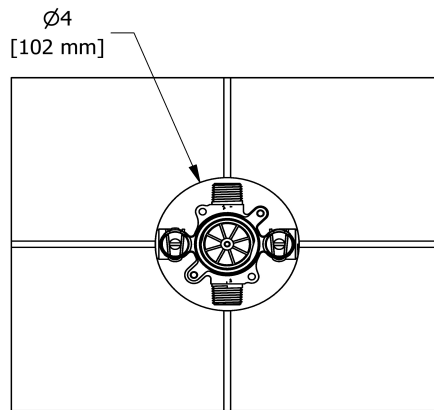

Certifications

- CSA B125.1
- ASME A112.18.1
- ASSE 1016
- CMR248 Approval

UPC®