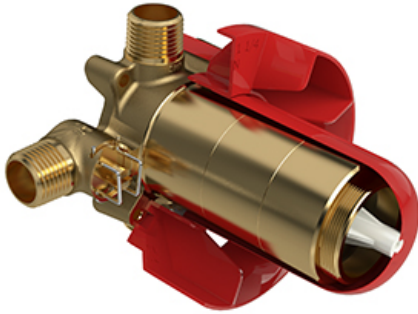

2-way Type T/P coaxial valve rough
R23

Specifications

Descriptions

- Test cap
- Service valves
- ½" inlet male NPT or sweat
- Two ½" outlets male NPT or sweat
- TXX23XX or TXX44XX trim required to complete
- Rough only

Available colors

- :

Certifications

- CSA B125.1
- ASME A112.18.1
- ASSE 1016
- CMR248 Approval

UPC®

Sizes, models and finishes may differ from thoses presented.

Warranty

This **Riobel Inc.** product you have purchased carries a Limited Lifetime Warranty on the chrome, PVD finish, blacks and all working parts and is guaranteed from the initial purchase date against all manufacturing defects. All other finishes, including plastic components, are guaranteed for one year. All electric and/or electronic parts are covered by a 5-year limited warranty.

Customer Service

Ontario, West Canada : 888-287-5354 Quebec, Maritimes, United States : 866-473-8442