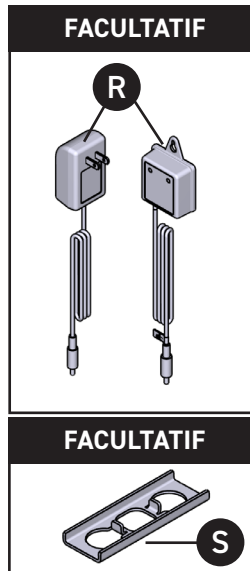

U.S.A.
HOUSEOFROHL.COM
1-800-777-9762

QUEBEC / MARITIMES / WESTERN CANADA
QUÉBEC / MARITIMES / OUEST CANADIEN
QUEBEC / MARITIMOS / CANADA OCCIDENTAL
HOUSEOFROHL.CA
1-866-473-8442

ONTARIO
HOUSEOFROHL.CA
1-888-287-5354

A DISTINCTIVE MEMBER OF THE HOUSE OF ROHL
UN MEMBRE DISTINCTIF DE HOUSE OF ROHL
MIEMBRO DISTINTIVO DE LA FAMILIA HOUSE OF ROHL