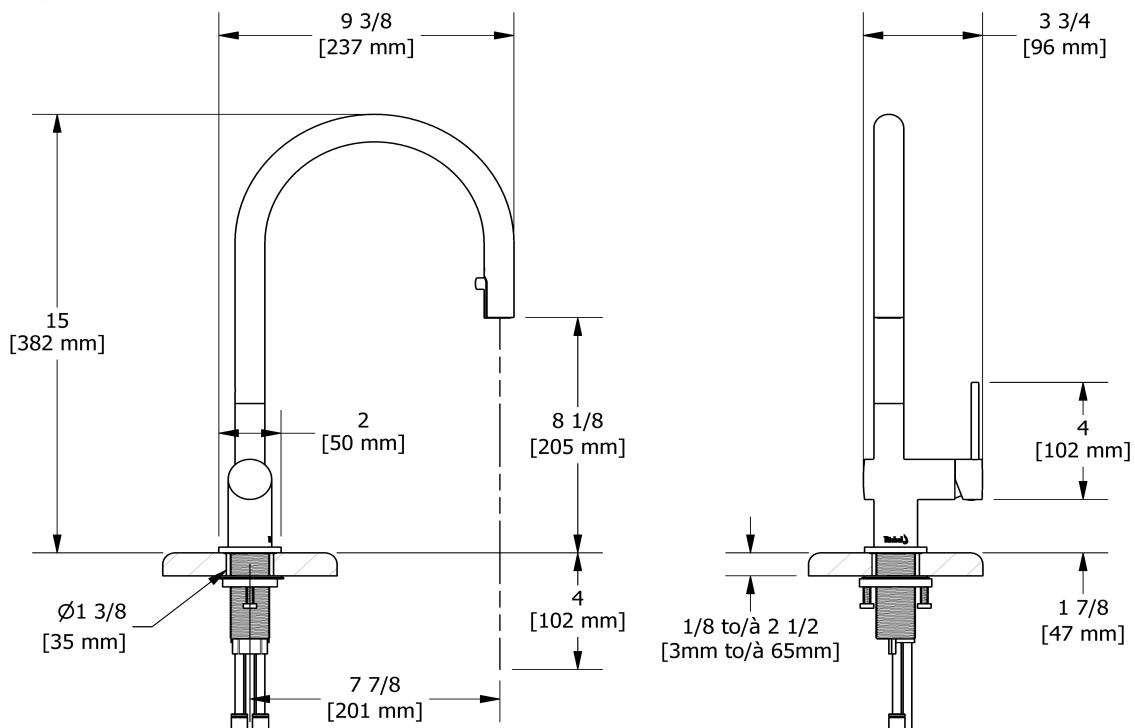

Available colors

- C : Chrome
- SS : Stainless Steel (PVD)

Available flows

- 6.7 L/min, 1.8 gpm (US) 60psi
- 3.7 L/min, 1 gpm (US) 60psi (**AZ101-10**)

Certifications

- CSA B125.1
- NSF/ANSI standard 61 and 372
- ASME A112.18.1