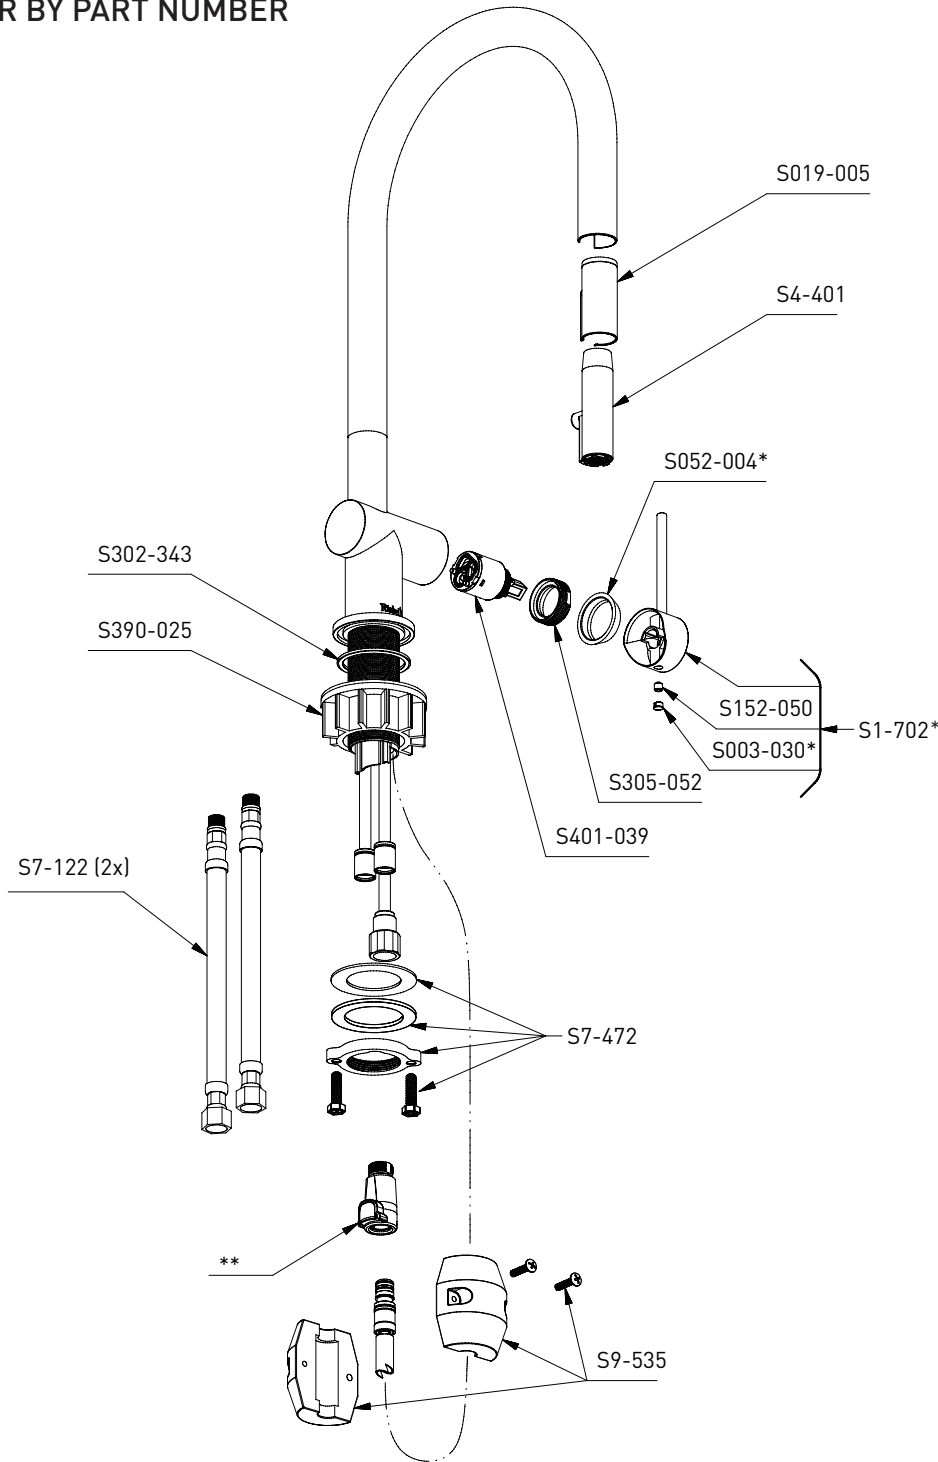

ORDER BY PART NUMBER

Illustrated Parts

Azure

Kitchen faucet with spray

AZ101

*Finish Determined by Suffix

Finish	Description
C	Chrome
SS	Stainless Steel
BK	Black
BG	Brushed Gold
PN	Polished Nickel

**Quick connect:

- S7-443-22 (2.2gpm / 8.3l/min)
- S7-443-15 (1.5gpm / 5.7l/min)
- S7-443-10 (1.0gpm / 3.8l/min)

Tool:

S505-025 (Allen Key 2.5mm)

U.S.A.
HOUSEOFROHL.COM
1-800-777-9762

QUEBEC / MARITIMES / WESTERN CANADA
QUÉBEC / MARITIMES / OUEST CANADIEN
QUEBEC / MARITIMOS / CANADA OCCIDENTAL
HOUSEOFROHL.CA
1-866-473-8442

S7-443-22 (2.2gpm / 8.3l/min)
S7-443-15 (1.5gpm / 5.7l/min)
S7-443-10 (1.0gpm / 3.8l/min)

Outil:

S505-025 (Clé hexagonale 2.5mm)

U.S.A.
HOUSEOFROHL.COM
1-800-777-9762

QUEBEC / MARITIMES / WESTERN CANADA
QUÉBEC / MARITIMES / OUEST CANADIEN
QUEBEC / MARITIMOS / CANADA OCCIDENTAL
HOUSEOFROHL.CA
1-866-473-8442