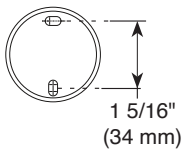

Mounting Specifications

ACCESSORIES

- Precept™ Bath Collection
- Double Robe Hook

STANDARD SPECIFICATIONS:

- Wood blocking is preferable behind all wall surfaces. If wood blocking is not available, the following fasteners are suggested: Tile/Masonry-Plastic or lead Anchors Plaster/drywall-Toggle bolts.
- Mounting hardware included with product.