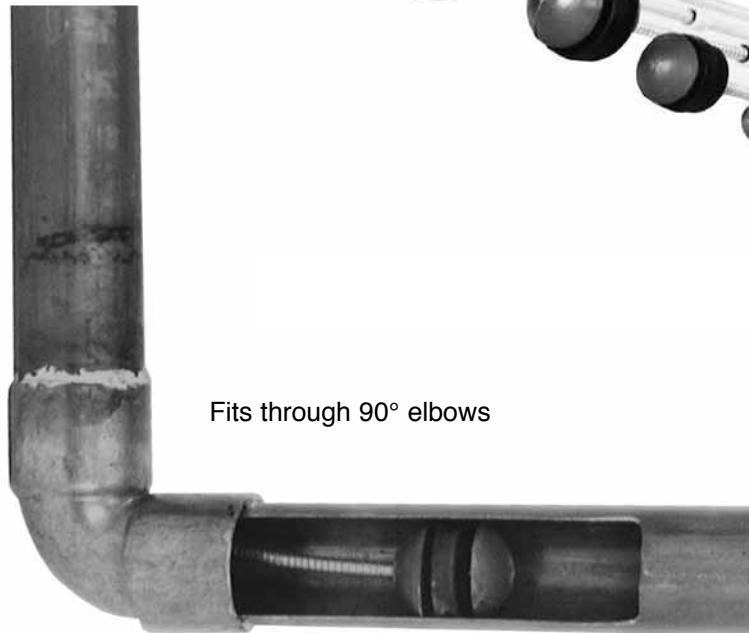

Quick Sweat

**Plumber
Designed!**

Patent Number 5,819,804

- Flexible 24" steel cables will slide through elbows and are interchangeable with the handle to fit different size copper.
- Durable polypropylene handle will fit 1/2" thru 2" cables.
- Long lasting elastomeric plug
- Eliminates "bread" and outperforms all the rest.

Fits through 90° elbows

PART NUMBER	SIZE
51500	Tool including: Handle & 1-each 1/2", 3/4", 1" cables
51050	1/2" Complete tool
51075	3/4" Complete tool
51100	1" Complete tool
51125	1-1/4" Complete tool
51150	1-1/2" Complete tool
51200	2" Complete tool
51040	Handle ONLY
51012	1/2" Cable ONLY
51034	3/4" Cable ONLY
51010	1" Cable ONLY
51114	1-1/4" Cable ONLY
51115	1-1/2" Cable ONLY
51120	2" Cable ONLY