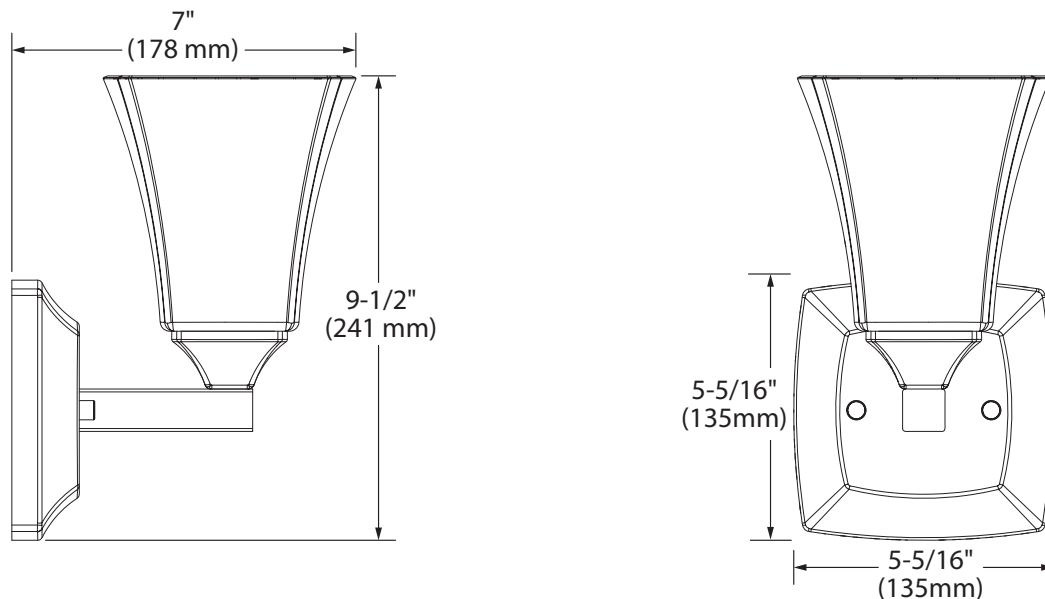

Voss™ Technical Specification

YB5161

1-Globe Light Fixture

Dimensions:

Product Information:

Stock Numbers: YB5161CH – CHROME
YB5161BN – BRUSHED NICKEL
YB5161ORB – OIL RUBBED BRONZE

Globe Service Kit: YB5169

Materials: Zinc, glass

Voltage: 120v

Bulb: 100w max (not included); medium base

UL Listed: Yes – for dry locations

Important Notes: Turn off power during installation. Do not connect or disconnect under load.