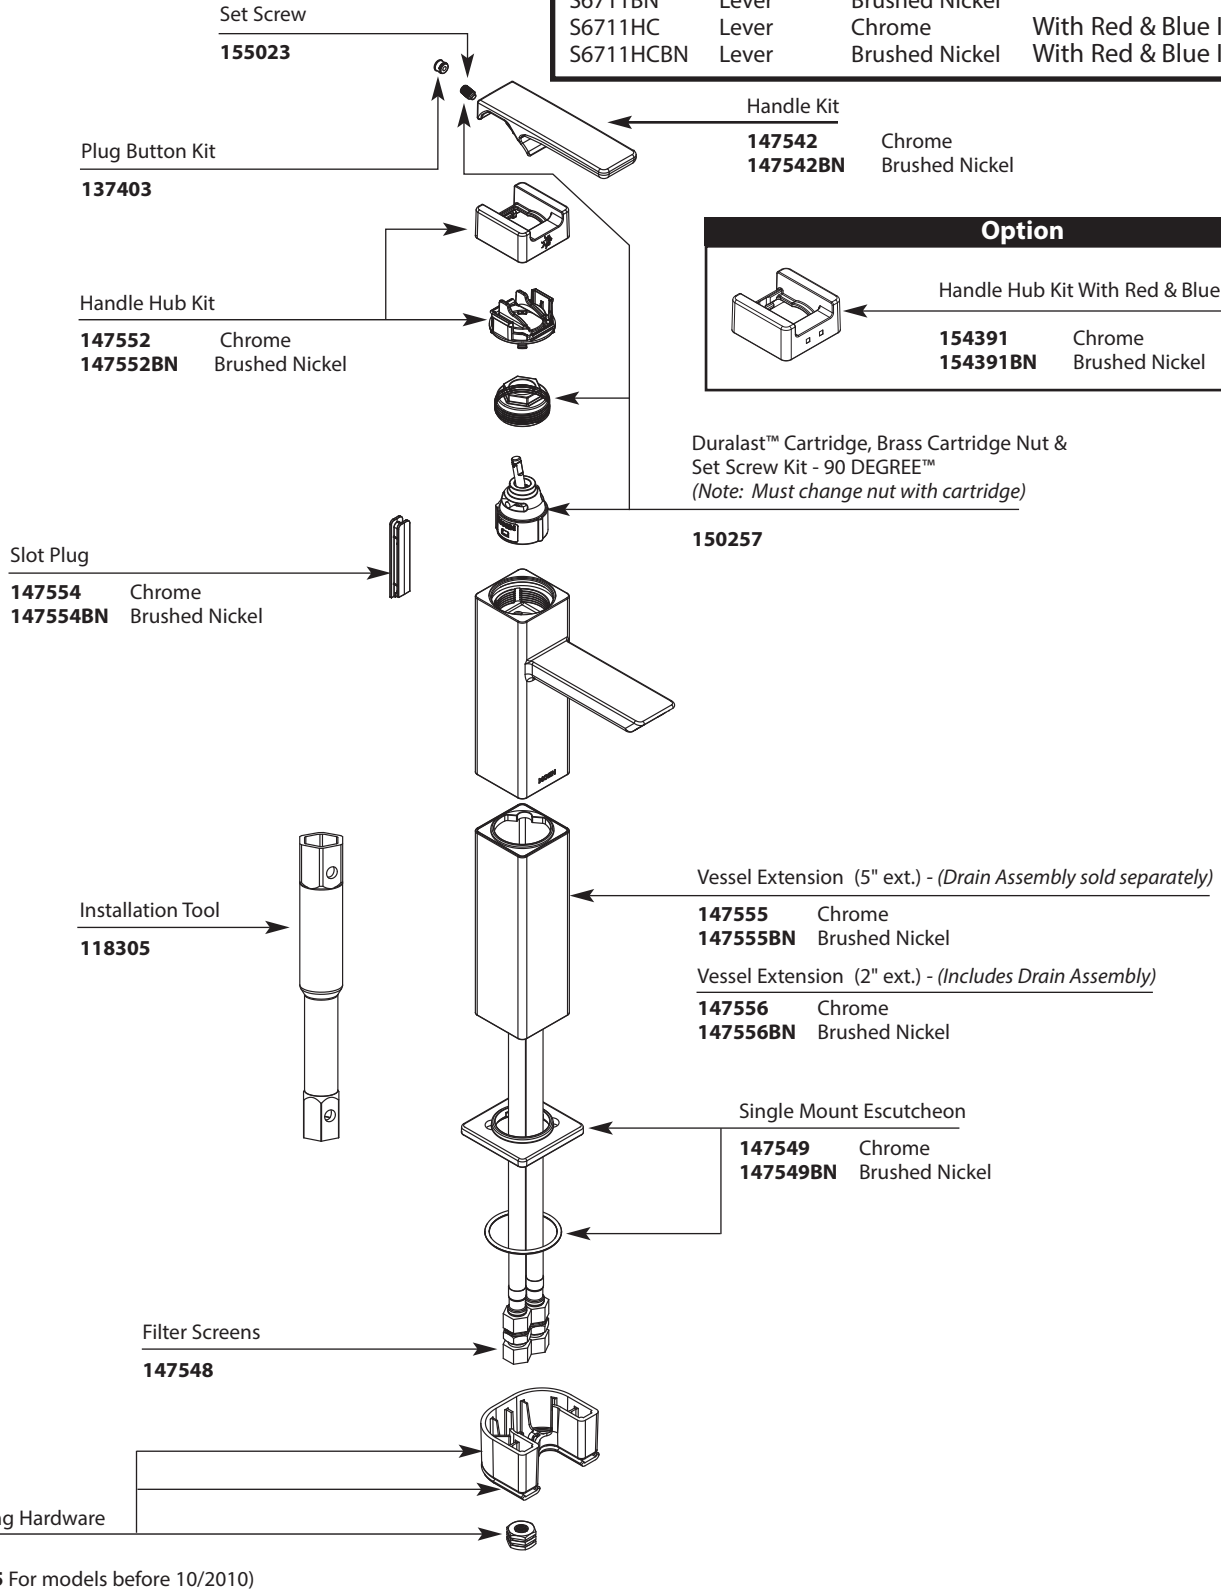

Buy it for looks. Buy it for life.®

■ Order by Part Number

*There is more than 1 version of this model.
Page down to identify the version you have.*

Illustrated Parts

90 DEGREE™ One-Handle Lavatory Faucet			
MODEL	HANDLE	FINISH	
S6711	Lever	Chrome	
S6711BN	Lever	Brushed Nickel	
S6711HC	Lever	Chrome	With Red & Blue Indicators
S6711HCBN	Lever	Brushed Nickel	With Red & Blue Indicators

TO ORDER PARTS CALL: 1-800-BUY-MOEN

www.moen.com

Buy it for looks. Buy it for life.®

Illustrated Parts

■ Order by Part Number

90 DEGREE™ One-Handle Lavatory Faucet			
MODEL	HANDLE	FINISH	
S6711	Lever	Chrome	
S6711BN	Lever	Brushed Nickel	
S6711HC	Lever	Chrome	With Red & Blue Indicators
S6711HCBN	Lever	Brushed Nickel	With Red & Blue Indicators