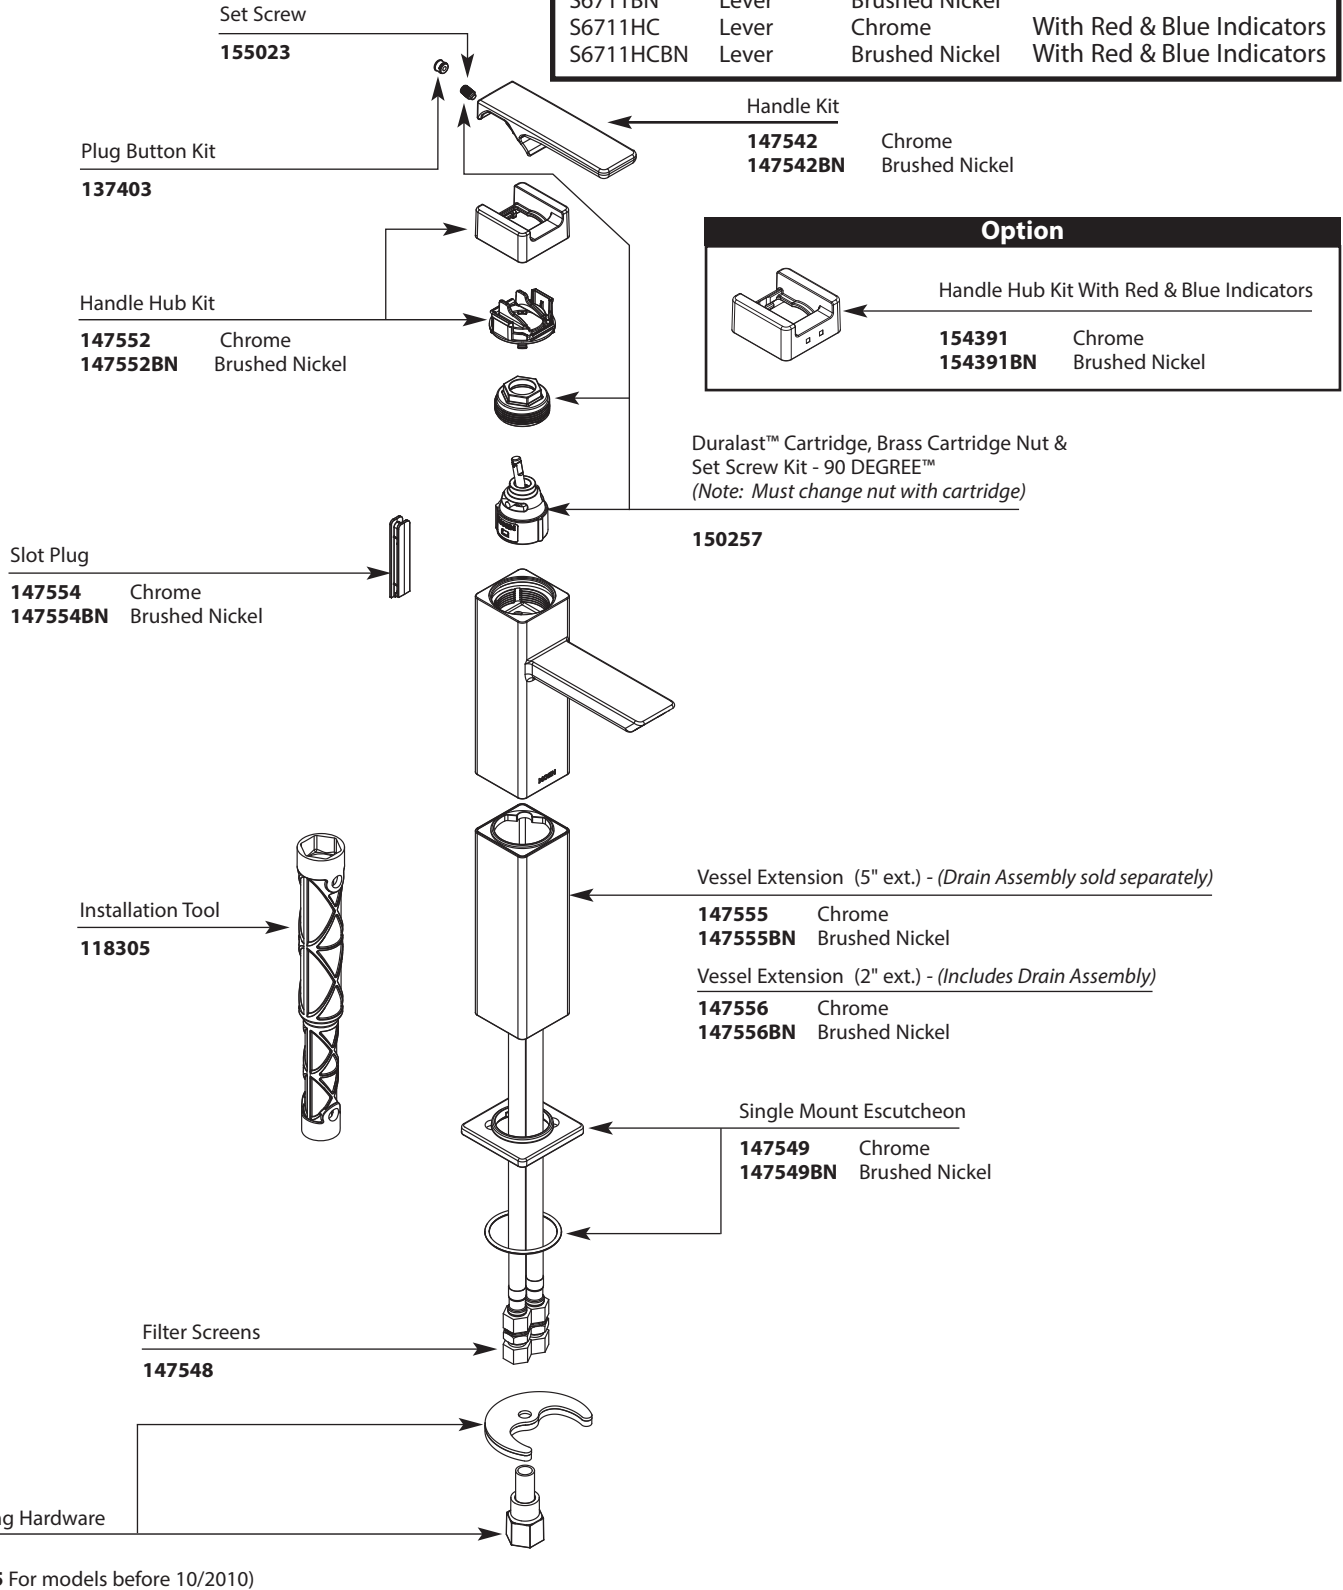

Buy it for looks. Buy it for life.®

■ Order by Part Number

*There is more than 1 version of this model.
Page down to identify the version you have.*

Illustrated Parts

90 DEGREE™ One-Handle Lavatory Faucet			
MODEL	HANDLE	FINISH	
S6711	Lever	Chrome	
S6711BN	Lever	Brushed Nickel	
S6711HC	Lever	Chrome	With Red & Blue Indicators
S6711HCBN	Lever	Brushed Nickel	With Red & Blue Indicators

TO ORDER PARTS CALL: 1-800-BUY-MOEN

www.moen.com

Buy it for looks. Buy it for life.®

Illustrated Parts

■ Order by Part Number

90 DEGREE™ One-Handle Lavatory Faucet			
MODEL	HANDLE	FINISH	
S6711	Lever	Chrome	
S6711BN	Lever	Brushed Nickel	
S6711HC	Lever	Chrome	With Red & Blue Indicators
S6711HCBN	Lever	Brushed Nickel	With Red & Blue Indicators