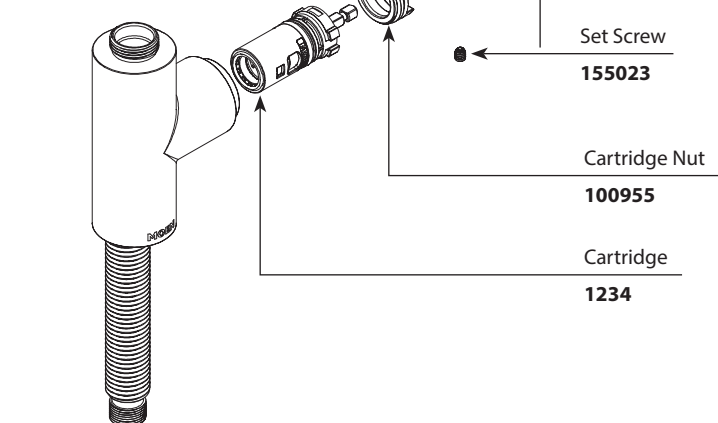

Buy it for looks. Buy it for life.®

Illustrated Parts

■ Order by Part Number

SIP™ Modern Beverage Faucet		
MODEL	HANDLE	FINISH
S5530	Lever	Chrome
S5530SRS	Lever	Spot Resist Stainless

Spout Kit

- 100820** Chrome
- 100820SRS** Spot Resistance Stainless
- 100820ORB** Oil Rubbed Bronze

Handle Kit

- 100895** Chrome
- 100895SRS** Spot Resistance Stainless
- 100895ORB** Oil Rubbed Bronze

Set Screw

155023

Cartridge Nut

100955

Cartridge

1234

Spout Escutcheon

- 100957** Chrome
- 100957SRS** Spot Resistance Stainless
- 100957ORB** Oil Rubbed Bronze

Hardware Kit

132597