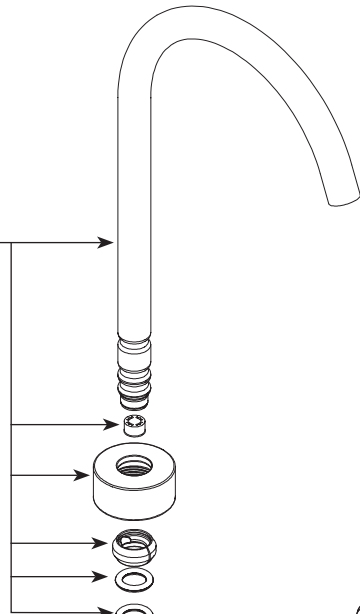

Buy it for looks. Buy it for life.®

Illustrated Parts

■ Order by Part Number

SIP™ Modern Beverage Faucet		
MODEL	HANDLE	FINISH
S5530	Lever	Chrome
S5530SRS	Lever	Spot Resist Stainless

Spout Kit

- 100820** Chrome
- 100820SRS** Spot Resistance Stainless
- 100820ORB** Oil Rubbed Bronze

Handle Kit

- 100895** Chrome
- 100895SRS** Spot Resistance Stainless
- 100895ORB** Oil Rubbed Bronze

Set Screw

155023

Cartridge Nut

100955

Cartridge

1234

Spout Escutcheon

- 100957** Chrome
- 100957SRS** Spot Resistance Stainless
- 100957ORB** Oil Rubbed Bronze

Hardware Kit

132597