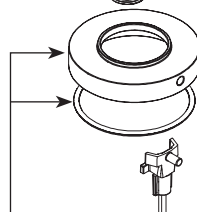

Buy it for looks. Buy it for life.®

Illustrated Parts

■ Order by Part Number

SIP™ Modern Beverage Faucet		
MODEL	HANDLE	FINISH
S5530	Lever	Chrome
S5530SRS	Lever	Spot Resist Stainless

Spout Kit

- 100820** Chrome
- 100820SRS** Spot Resistance Stainless
- 100820ORB** Oil Rubbed Bronze

Handle Kit

- 100895** Chrome
- 100895SRS** Spot Resistance Stainless
- 100895ORB** Oil Rubbed Bronze

Set Screw

155023

Cartridge Nut

100955

Cartridge

1234

Spout Escutcheon

- 100957** Chrome
- 100957SRS** Spot Resistance Stainless
- 100957ORB** Oil Rubbed Bronze

Hardware Kit

132597