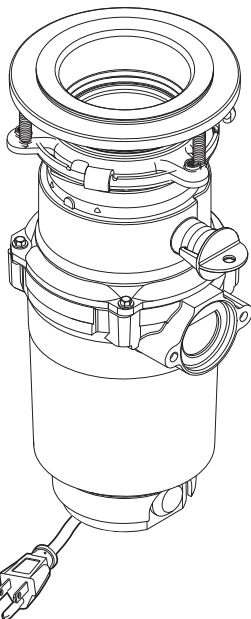

■ Order by Part Number

Stopper - Polished Stainless
186589

Removable Splash Guard
1016

Sink Flange
193900

Mounting Assembly Kit - 1824

Fiber Gasket
 Backup Flange
 Screws (x3)
 Mounting Ring
 Snap Ring
 Cushion Mount
 Lower Mounting Ring

Drain Elbow Kit - 1026

Rubber Gasket
 Screws
 Drain Elbow

Single Snap Assembly Kit - 193800

Simple Snap Tool
 Snap Ring

Replacement Power Cord Kit
1024

Garbage Disposals

MODELS GT33c
 GT50c
 GT75c

Other Available Accessories

Air Switch Remote Controller

- Installs into existing sink hole to operate disposer with plunger air switch.
- Perfect application for island countertops or where electrical switch is unavailable.
- No wiring connections or code restrictions.