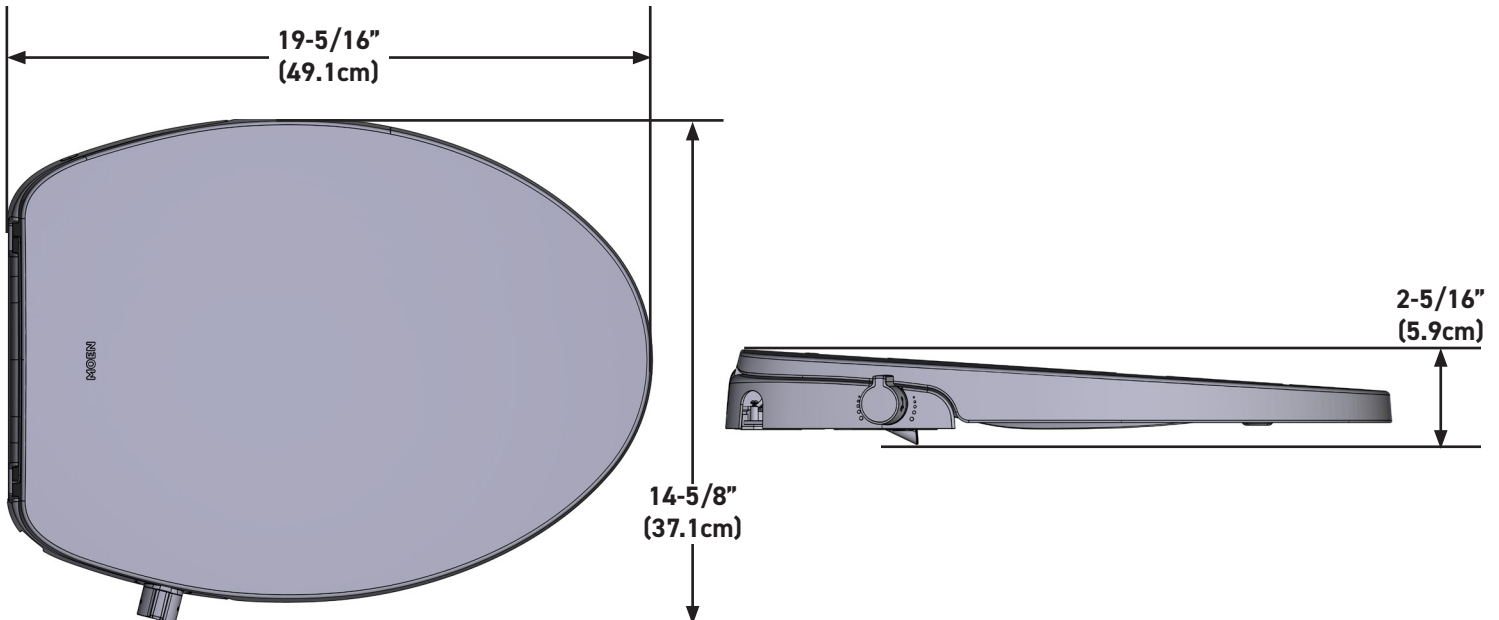

CRITICAL DIMENSIONS DO NOT SCALE