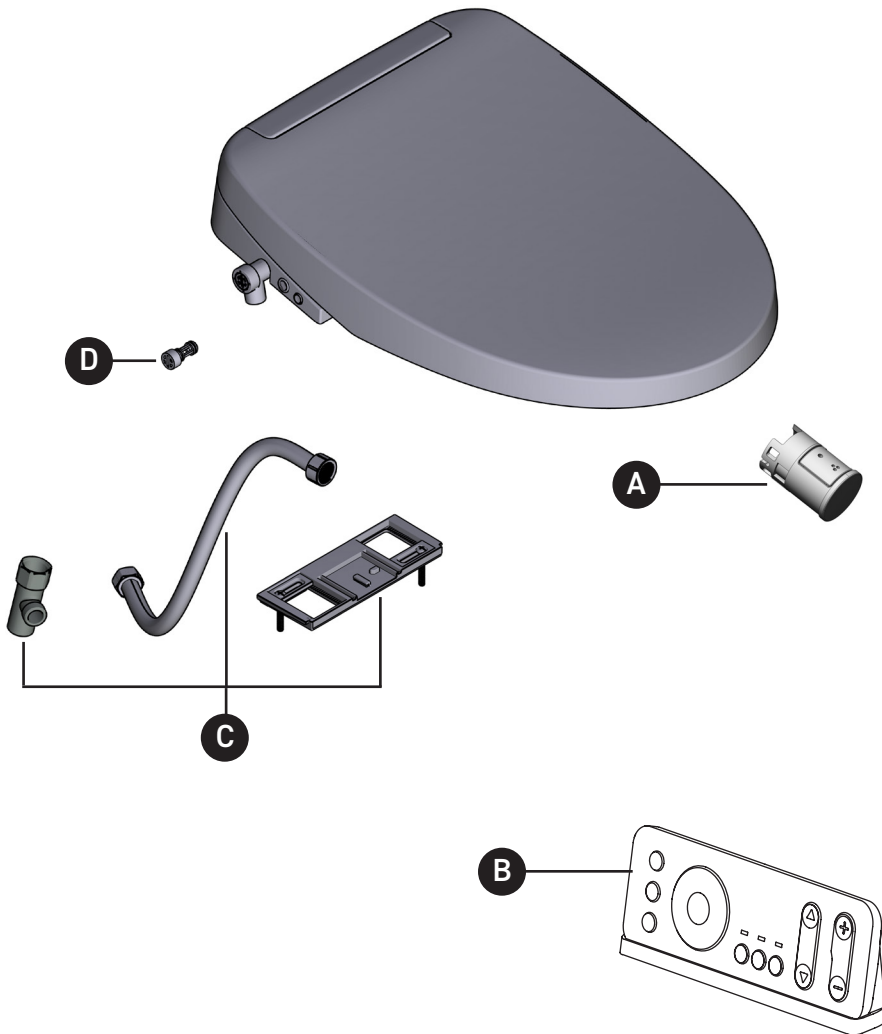

MOEN®

ORDER BY PART NUMBER

Illustrated Parts E-Bidet

MODEL
EB1500-E
EB1500-EBS

ID	Kit Number	Finish
A	207739	N/A
B	212751	N/A
C	212756 (EB1500-E)	N/A
	212757 (EB1500-EBS)	
D	207738 (EB1500-E)	N/A
	212758 (EB1500-EBS)	