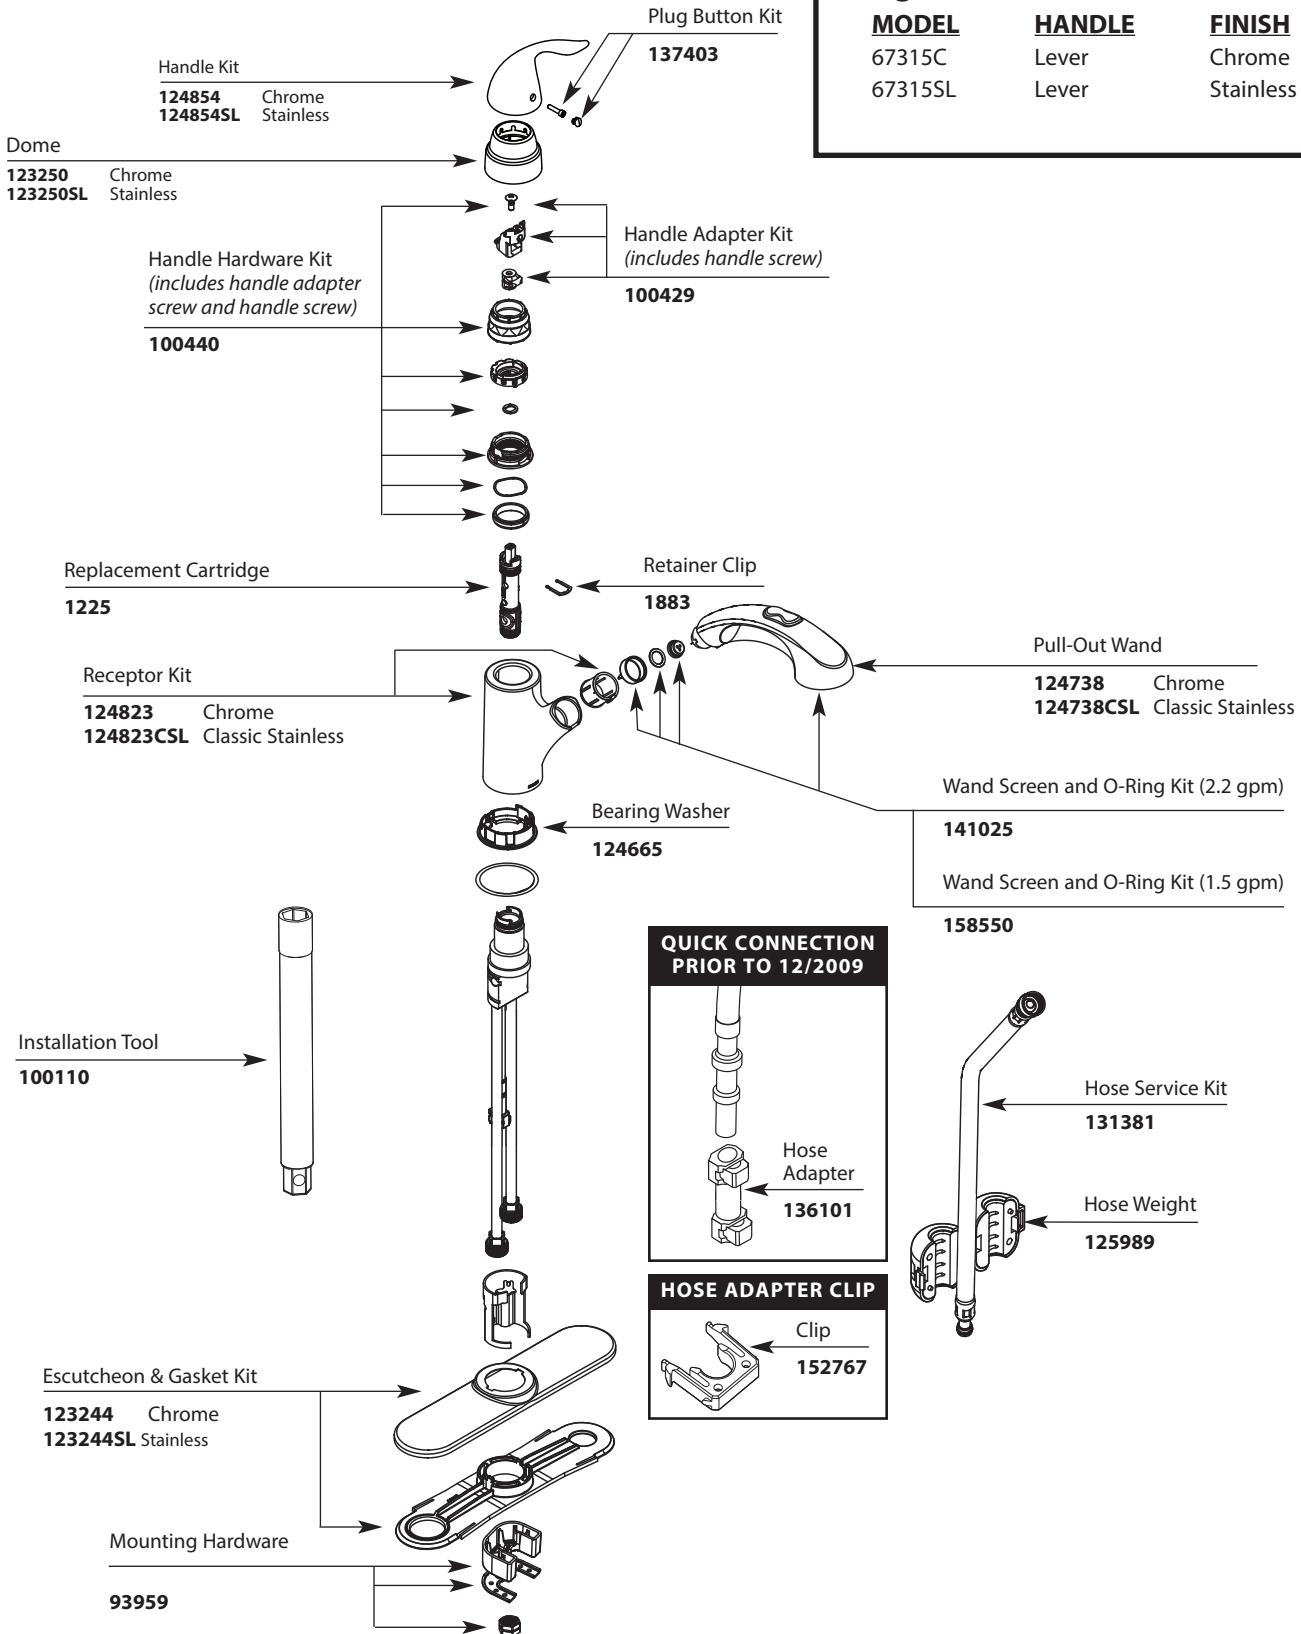

Buy it for looks. Buy it for life.®

■ Order by Part Number

*There is more than 1 version of this model.
Page down to identify the version you have.*

Illustrated Parts

Integra®	
MODEL	FINISH
67315C	Chrome
67315CSL	Classic Stainless
67315SRS	Spot Resist Stainless

Buy it for looks. Buy it for life.®

■ Order by Part Number

Illustrated Parts

Integra®	
Single Control Kitchen Pullout Faucet	
MODEL	FINISH
67315C	Chrome
67315CSL	Classic Stainless
CA67316C	Chrome
CA87316CSC	Classic Stainless

Buy it for looks. Buy it for life.®

Illustrated Parts

■ Order by Part Number

Integra®		
Single Control Kitchen Pullout Faucet		
MODEL	HANDLE	FINISH
67315C	Lever	Chrome
67315SL	Lever	Stainless

Buy it for looks. Buy it for life.®

Illustrated Parts

■ Order by Part Number

* Models before 10/06

Integra®
Single Control Kitchen Pullout Faucet

MODEL	HANDLE	FINISH
67315	Lever	Chrome/Glacier
67315C	Lever	Chrome
67315BC	Lever	Brushed Chrome