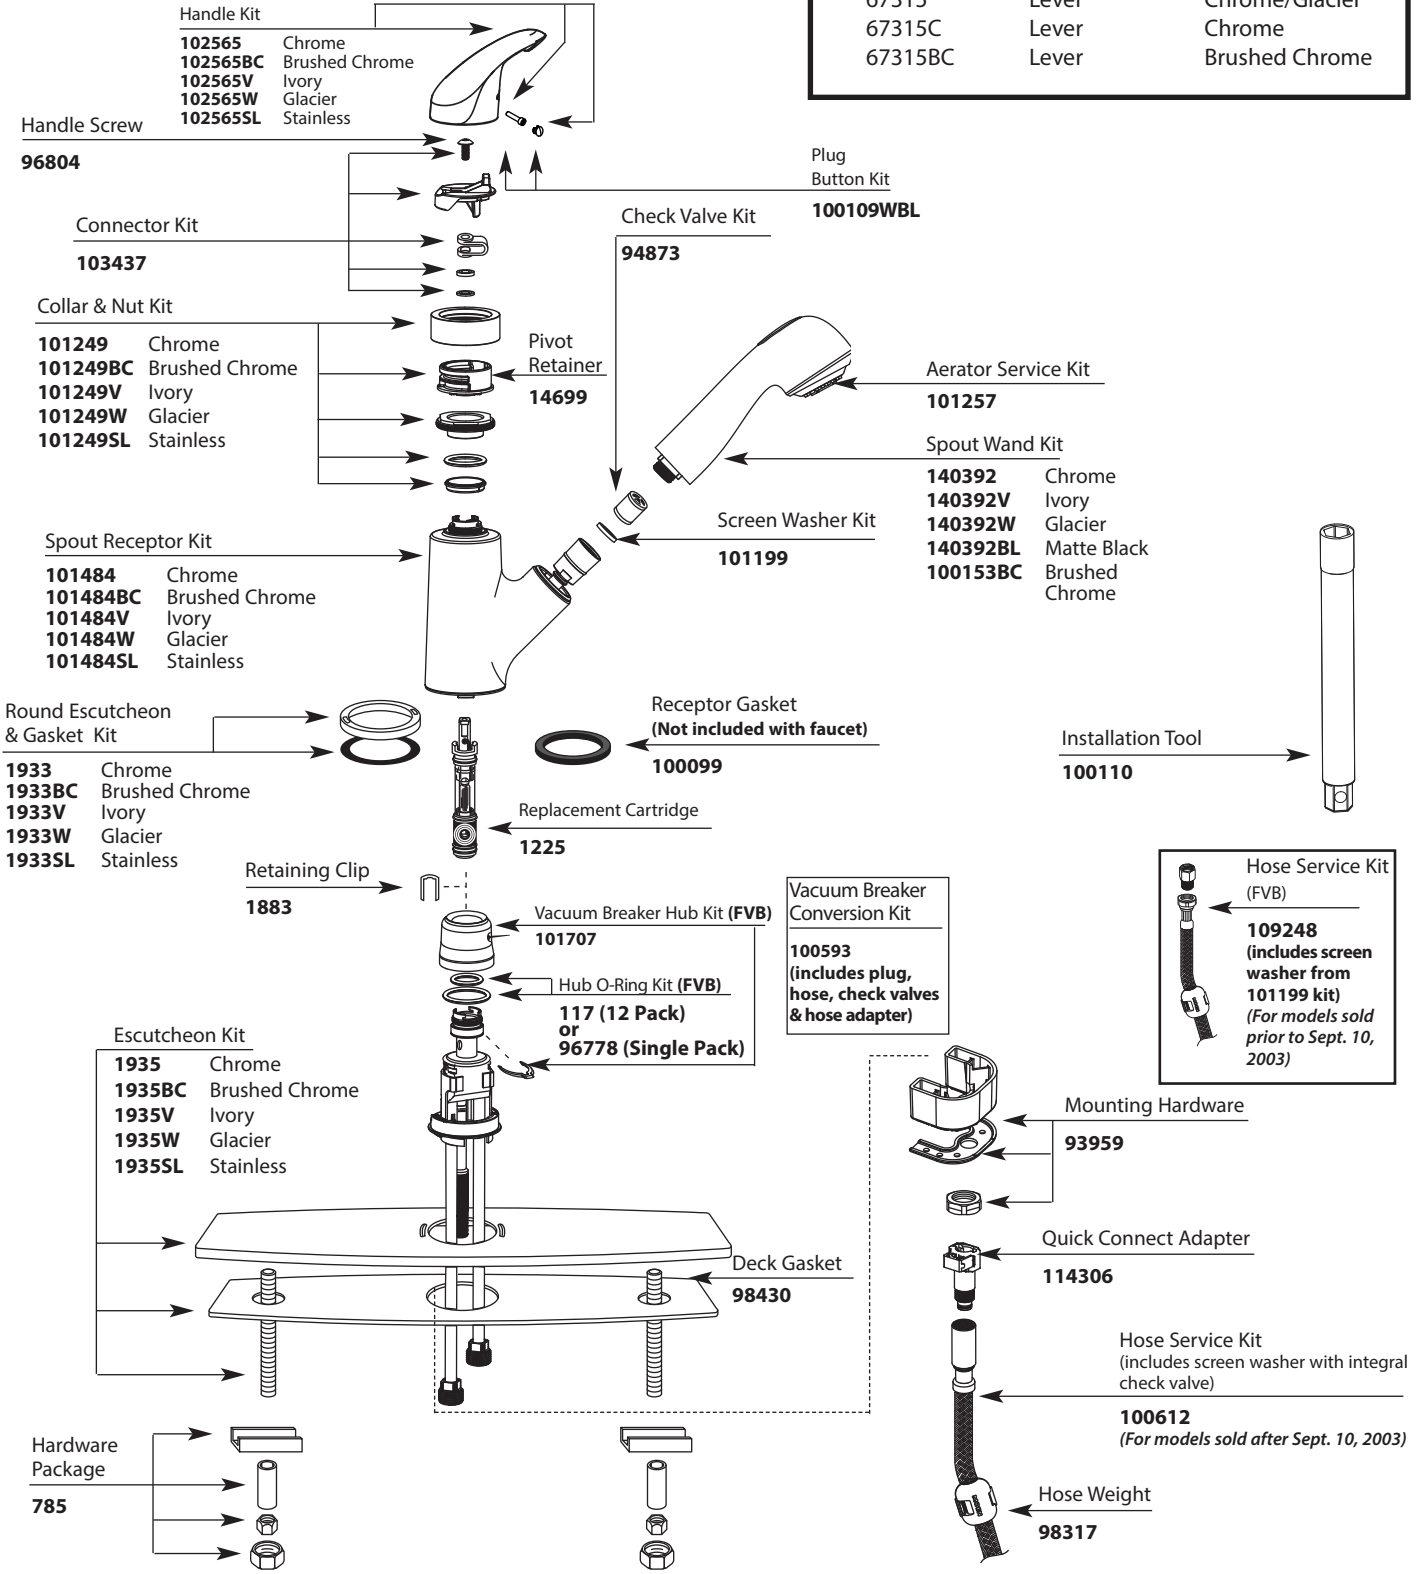

Buy it for looks. Buy it for life.®

■ Order by Part Number

Illustrated Parts

Integra®	
Single Control Kitchen Pullout Faucet	
MODEL	FINISH
67315C	Chrome
67315CSL	Classic Stainless
CA67316C	Chrome
CA87316CSC	Classic Stainless

Buy it for looks. Buy it for life.®

Illustrated Parts

■ Order by Part Number

Integra®		
Single Control Kitchen Pullout Faucet		
MODEL	HANDLE	FINISH
67315C	Lever	Chrome
67315SL	Lever	Stainless

Buy it for looks. Buy it for life.®

Illustrated Parts

■ Order by Part Number

* Models before 10/06

Integra®
Single Control Kitchen Pullout Faucet

MODEL	HANDLE	FINISH
67315	Lever	Chrome/Glacier
67315C	Lever	Chrome
67315BC	Lever	Brushed Chrome