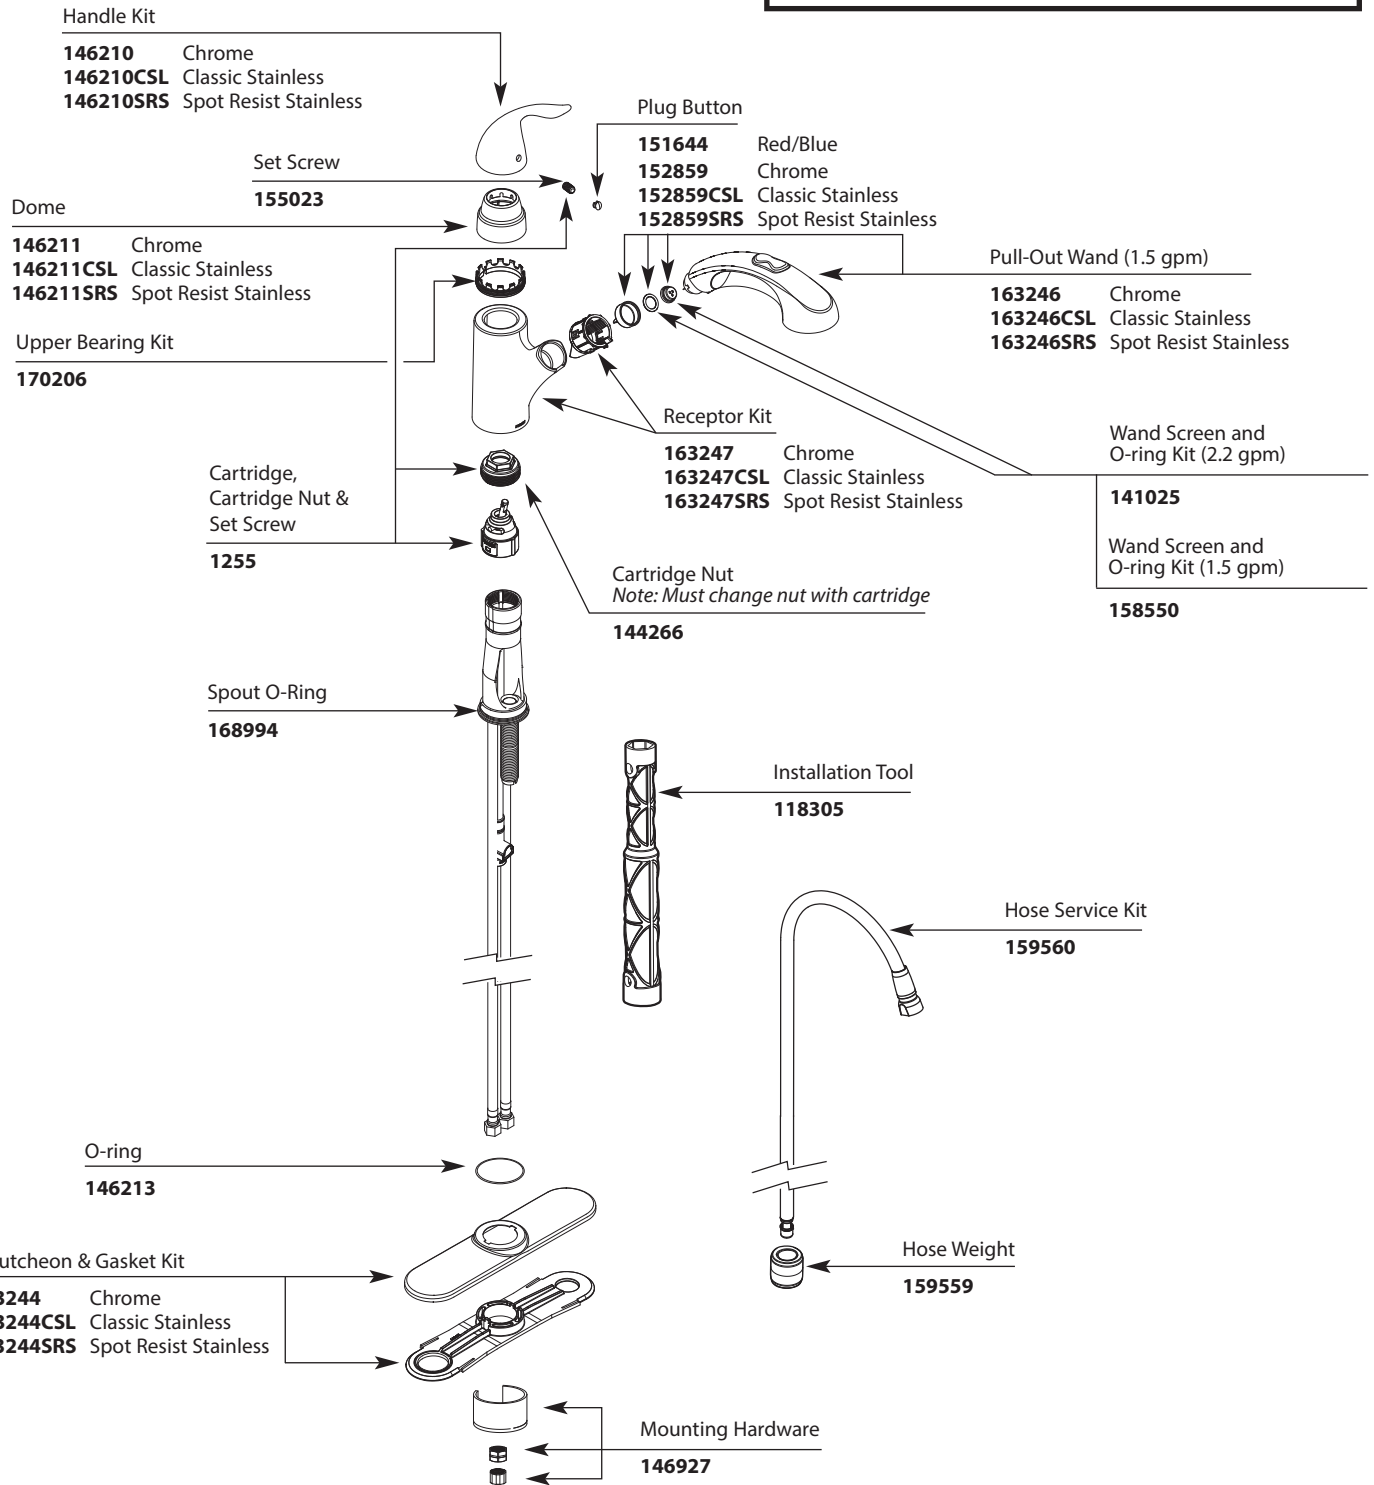

Buy it for looks. Buy it for life.®

■ Order by Part Number

*There is more than 1 version of this model.
Page down to identify the version you have.*

Illustrated Parts

Integra®	
MODEL	FINISH
67315C	Chrome
67315CSL	Classic Stainless
67315SRS	Spot Resist Stainless

Buy it for looks. Buy it for life.®

■ Order by Part Number

Illustrated Parts

Integra®	
Single Control Kitchen Pullout Faucet	
MODEL	FINISH
67315C	Chrome
67315CSL	Classic Stainless
CA67316C	Chrome
CA87316CSC	Classic Stainless

Buy it for looks. Buy it for life.®

Illustrated Parts

■ Order by Part Number

Integra®		
Single Control Kitchen Pullout Faucet		
MODEL	HANDLE	FINISH
67315C	Lever	Chrome
67315SL	Lever	Stainless

Buy it for looks. Buy it for life.®

Illustrated Parts

■ Order by Part Number

* Models before 10/06

Integra®
Single Control Kitchen Pullout Faucet

MODEL	HANDLE	FINISH
67315	Lever	Chrome/Glacier
67315C	Lever	Chrome
67315BC	Lever	Brushed Chrome