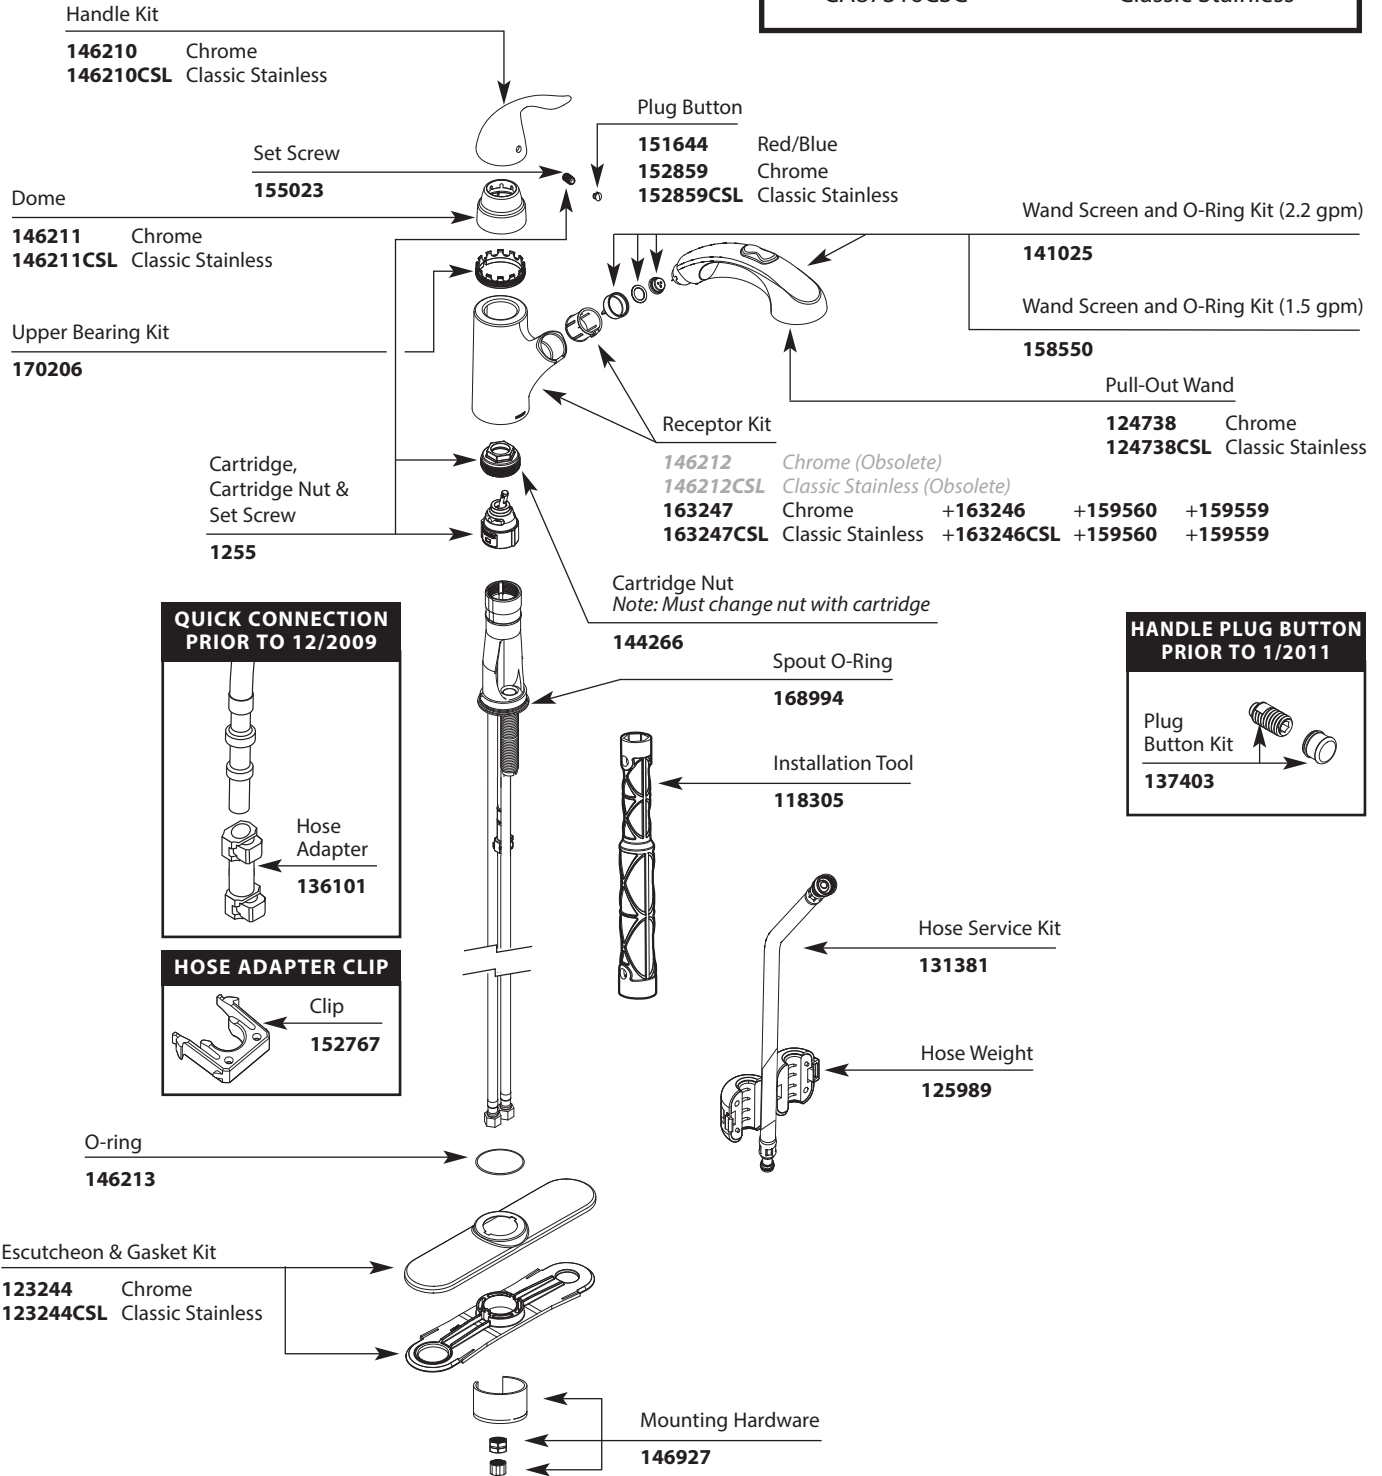

Buy it for looks. Buy it for life.®

■ Order by Part Number

*There is more than 1 version of this model.
Page down to identify the version you have.*

Illustrated Parts

Integra®	
MODEL	FINISH
67315C	Chrome
67315CSL	Classic Stainless
67315SRS	Spot Resist Stainless

Buy it for looks. Buy it for life.®

■ Order by Part Number

Illustrated Parts

Integra®	
Single Control Kitchen Pullout Faucet	
MODEL	FINISH
67315C	Chrome
67315CSL	Classic Stainless
CA67316C	Chrome
CA87316CSC	Classic Stainless

Buy it for looks. Buy it for life.®

Illustrated Parts

■ Order by Part Number

Integra®		
Single Control Kitchen Pullout Faucet		
MODEL	HANDLE	FINISH
67315C	Lever	Chrome
67315SL	Lever	Stainless

Buy it for looks. Buy it for life.®

Illustrated Parts

■ Order by Part Number

* Models before 10/06

Integra®
Single Control Kitchen Pullout Faucet

MODEL	HANDLE	FINISH
67315	Lever	Chrome/Glacier
67315C	Lever	Chrome
67315BC	Lever	Brushed Chrome