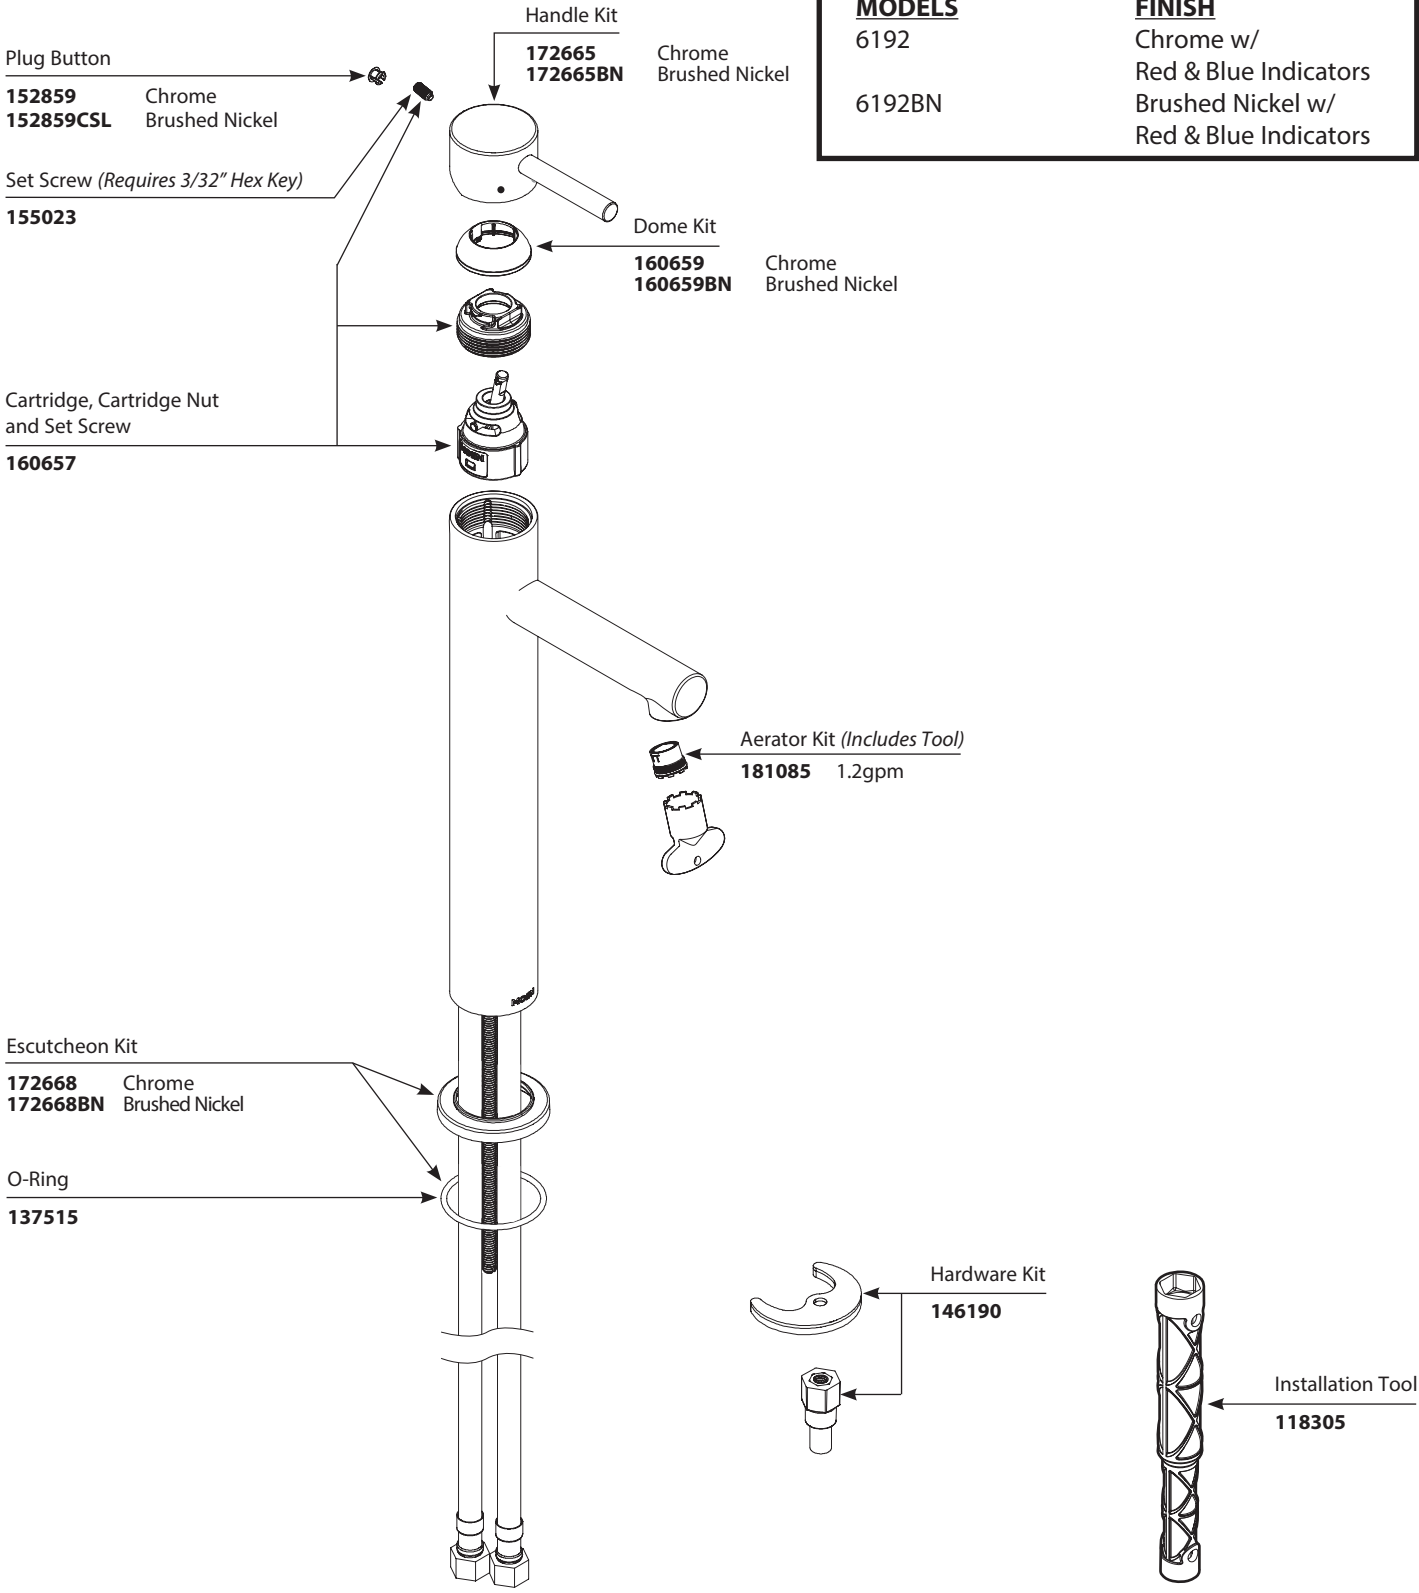

Buy it for looks. Buy it for life.®

■ Order by Part Number

*There is more than 1 version of this model.
Page down to identify the version you have.*

Illustrated Parts

ALIGN™ Single-Handle Vessel Lavatory Faucet	
MODELS	FINISH
6192	Chrome w/ Red & Blue Indicators
6192BN	Brushed Nickel w/ Red & Blue Indicators

Buy it for looks. Buy it for life.®

■ Order by Part Number

Illustrated Parts

ALIGN™	
Single-Handle Vessel Lavatory Faucet	
<u>MODELS</u>	<u>FINISH</u>
6192	Chrome
6192BN	Brushed Nickel

Plug Button
152859 Chrome
152859CSL Brushed Nickel

Handle Kit
174664 Chrome
174664BN Brushed Nickel

Set Screw (Requires 3/32" Hex Key)
155023

Dome Kit
160659 Chrome
160659BN Brushed Nickel

Cartridge, Cartridge Nut and Set Screw
160657

Aerator Kit (Includes Tool)
316711 1.5gpm

Escutcheon Kit
172668 Chrome
172668BN Brushed Nickel

O-Ring
137515

Hardware Kit
146190

Installation Tool
118305