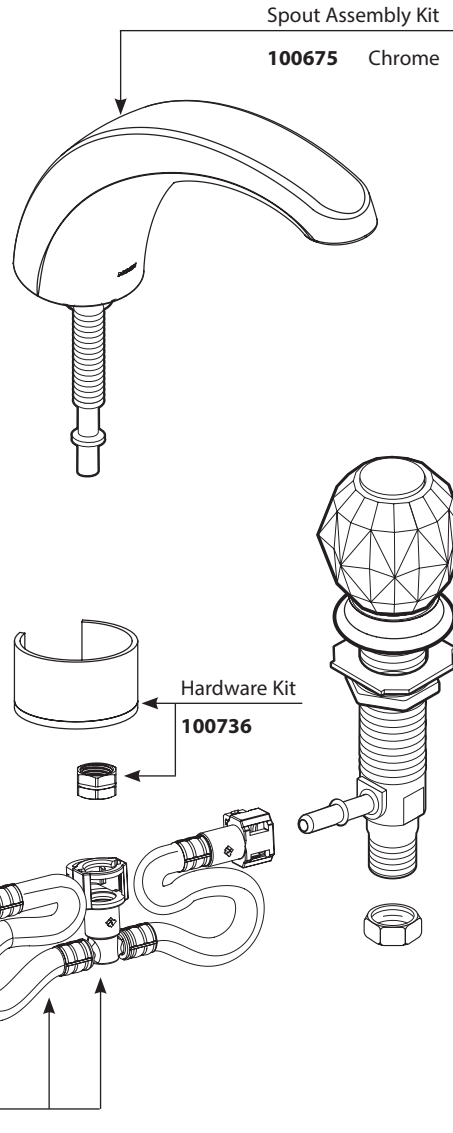

Buy it for looks. Buy it for life.®

*There is more than 1 version of this model.
Page down to identify the version you have.*

■ Order by Part Number

Illustrated Parts

| CHATEAU® | | |
|------------------------------|--------|--------|
| Two-Handle Garden Tub Faucet | | |
| MODEL | HANDLE | FINISH |
| 4902 | Knob | Chrome |

Buy it for looks. Buy it for life.®

■ Order by Part Number

Illustrated Parts

| CHATEAU® | | |
|------------------------------|--------|--------|
| Two-Handle Garden Tub Faucet | | |
| MODEL | HANDLE | FINISH |
| 4902 | Knob | Chrome |

Buy it for looks. Buy it for life.®

■ Order by Part Number

Illustrated Parts

| CHATEAU® | | |
|-----------------------------|--------|--------|
| Two-Handle GardenTub Faucet | | |
| MODEL | HANDLE | FINISH |
| 4902 | Knob | Chrome |