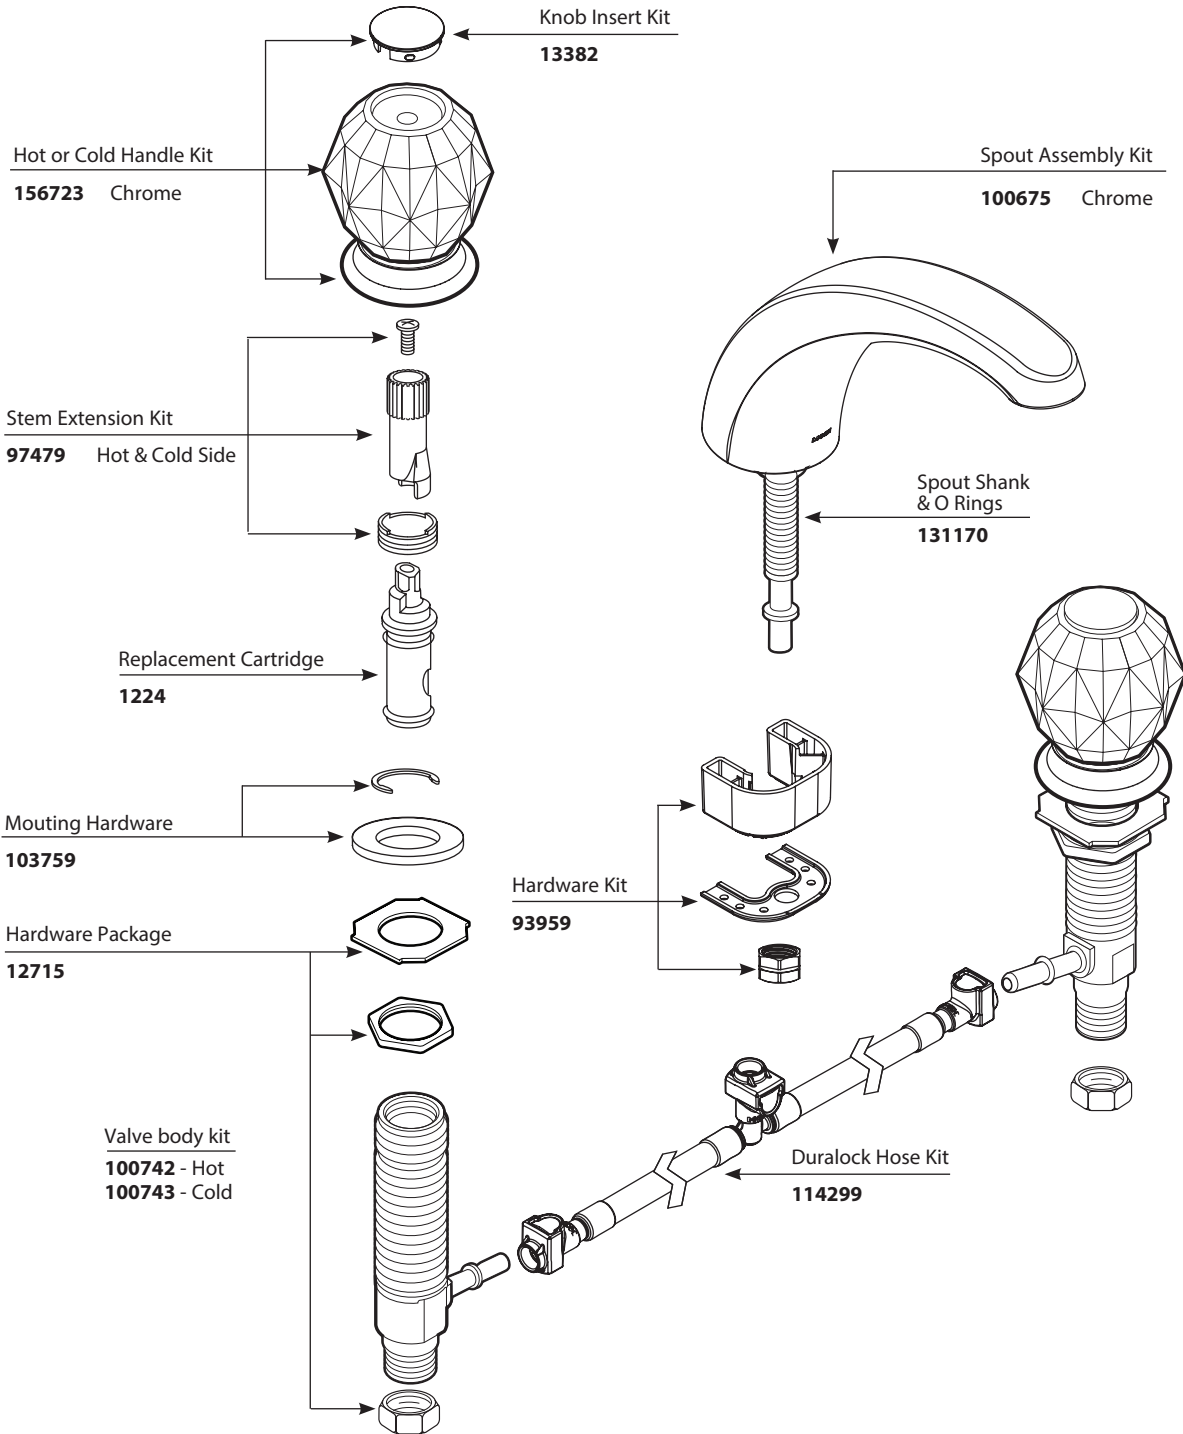

Buy it for looks. Buy it for life.®

*There is more than 1 version of this model.
Page down to identify the version you have.*

■ Order by Part Number

Illustrated Parts

| CHATEAU® | | |
|------------------------------|--------|--------|
| Two-Handle Garden Tub Faucet | | |
| MODEL | HANDLE | FINISH |
| 4902 | Knob | Chrome |

Buy it for looks. Buy it for life.®

■ Order by Part Number

Illustrated Parts

| CHATEAU® | | |
|------------------------------|--------|--------|
| Two-Handle Garden Tub Faucet | | |
| MODEL | HANDLE | FINISH |
| 4902 | Knob | Chrome |

Buy it for looks. Buy it for life.®

■ Order by Part Number

Illustrated Parts

| CHATEAU® | | |
|-----------------------------|--------|--------|
| Two-Handle GardenTub Faucet | | |
| MODEL | HANDLE | FINISH |
| 4902 | Knob | Chrome |