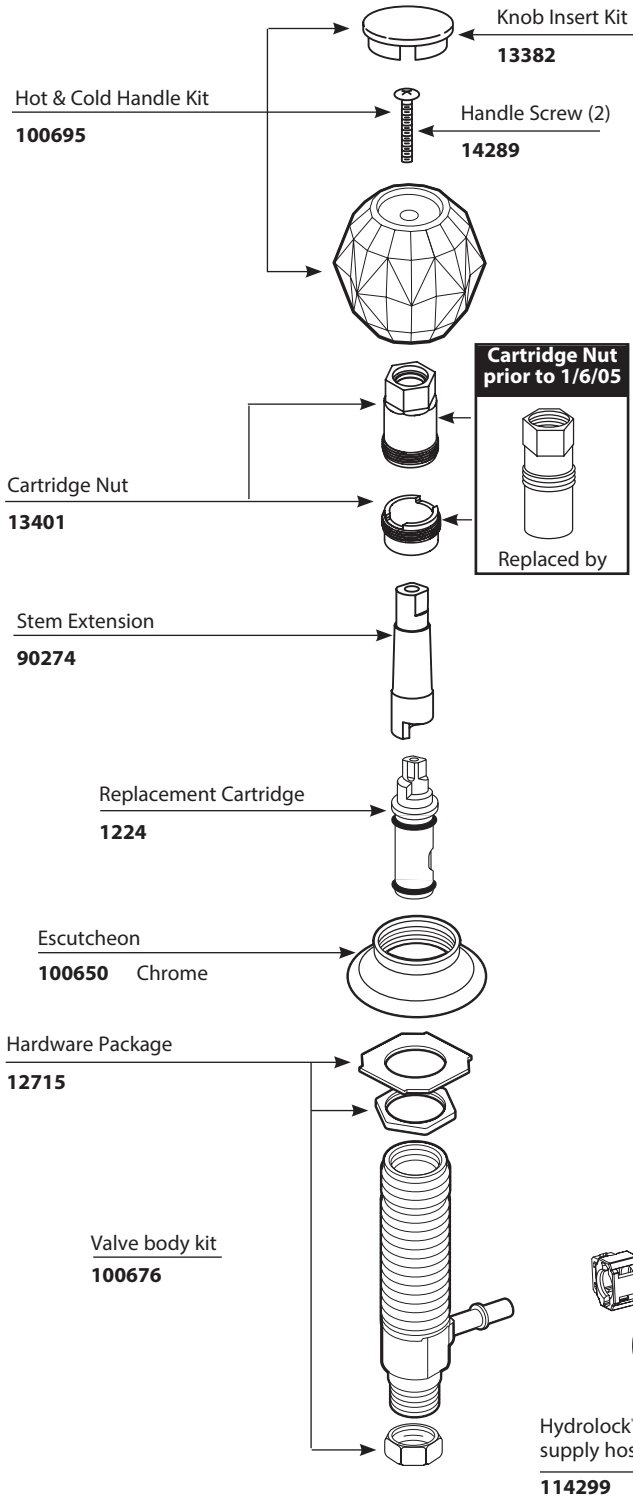

Buy it for looks. Buy it for life.®

*There is more than 1 version of this model.
Page down to identify the version you have.*

■ Order by Part Number

Illustrated Parts

| CHATEAU® | | |
|------------------------------|--------|--------|
| Two-Handle Garden Tub Faucet | | |
| MODEL | HANDLE | FINISH |
| 4902 | Knob | Chrome |

Buy it for looks. Buy it for life.®

■ Order by Part Number

Illustrated Parts

| CHATEAU® | | |
|------------------------------|--------|--------|
| Two-Handle Garden Tub Faucet | | |
| MODEL | HANDLE | FINISH |
| 4902 | Knob | Chrome |

Buy it for looks. Buy it for life.®

■ Order by Part Number

Illustrated Parts

| CHATEAU® | | |
|-----------------------------|--------|--------|
| Two-Handle GardenTub Faucet | | |
| MODEL | HANDLE | FINISH |
| 4902 | Knob | Chrome |